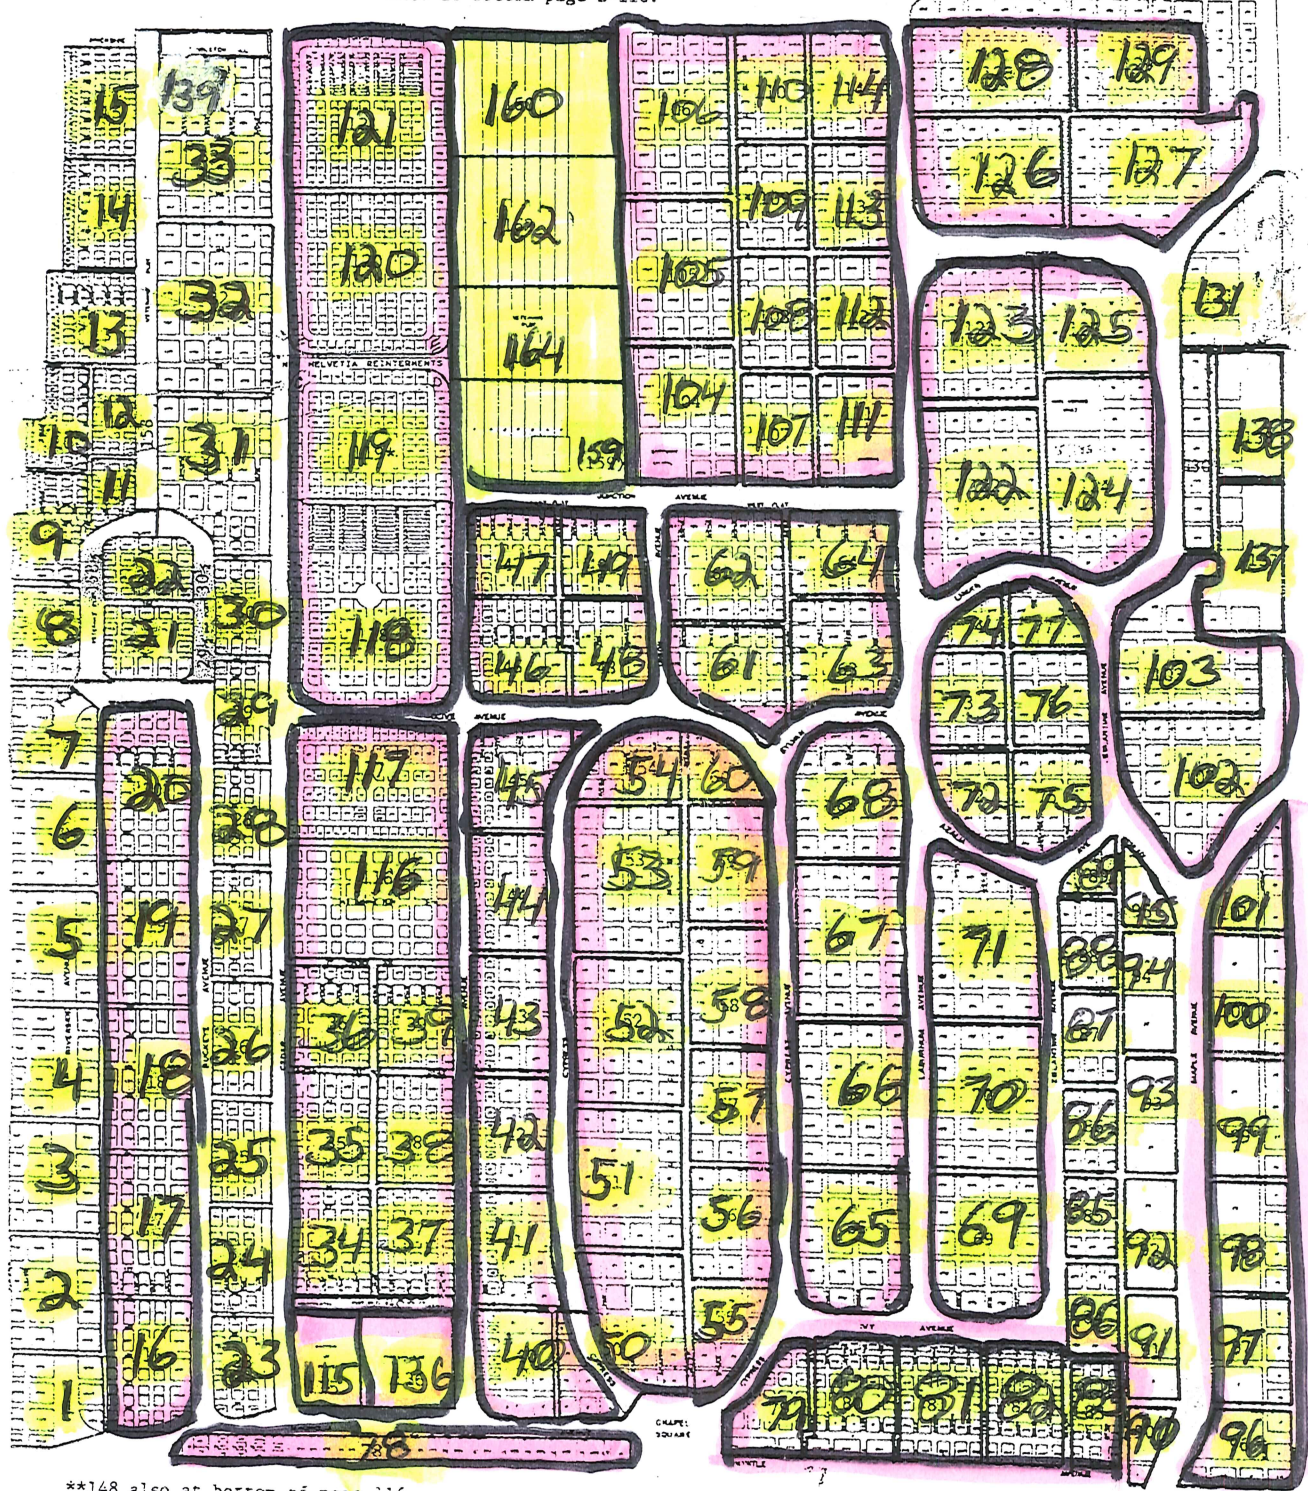

MAP  
OF  
CITY CEMETERY

Sacramento, California

September 1922  
Revised September 1976

BOOK A - Pages 1-82  
BOOK B - Pages 83-164

\*For more info top of page 119, consult  
NEW HELVETIA REINTERMENTS book.  
B-132, 3, & 4, Indigents.  
B-135, 140-147, 149-157, see Odd Fellows  
Cemetery (South Side Cemetery)  
B-148 see Post 67, Monumental Avenue,  
also at bottom page B-116.

\*\*148 also at bottom of page 116.