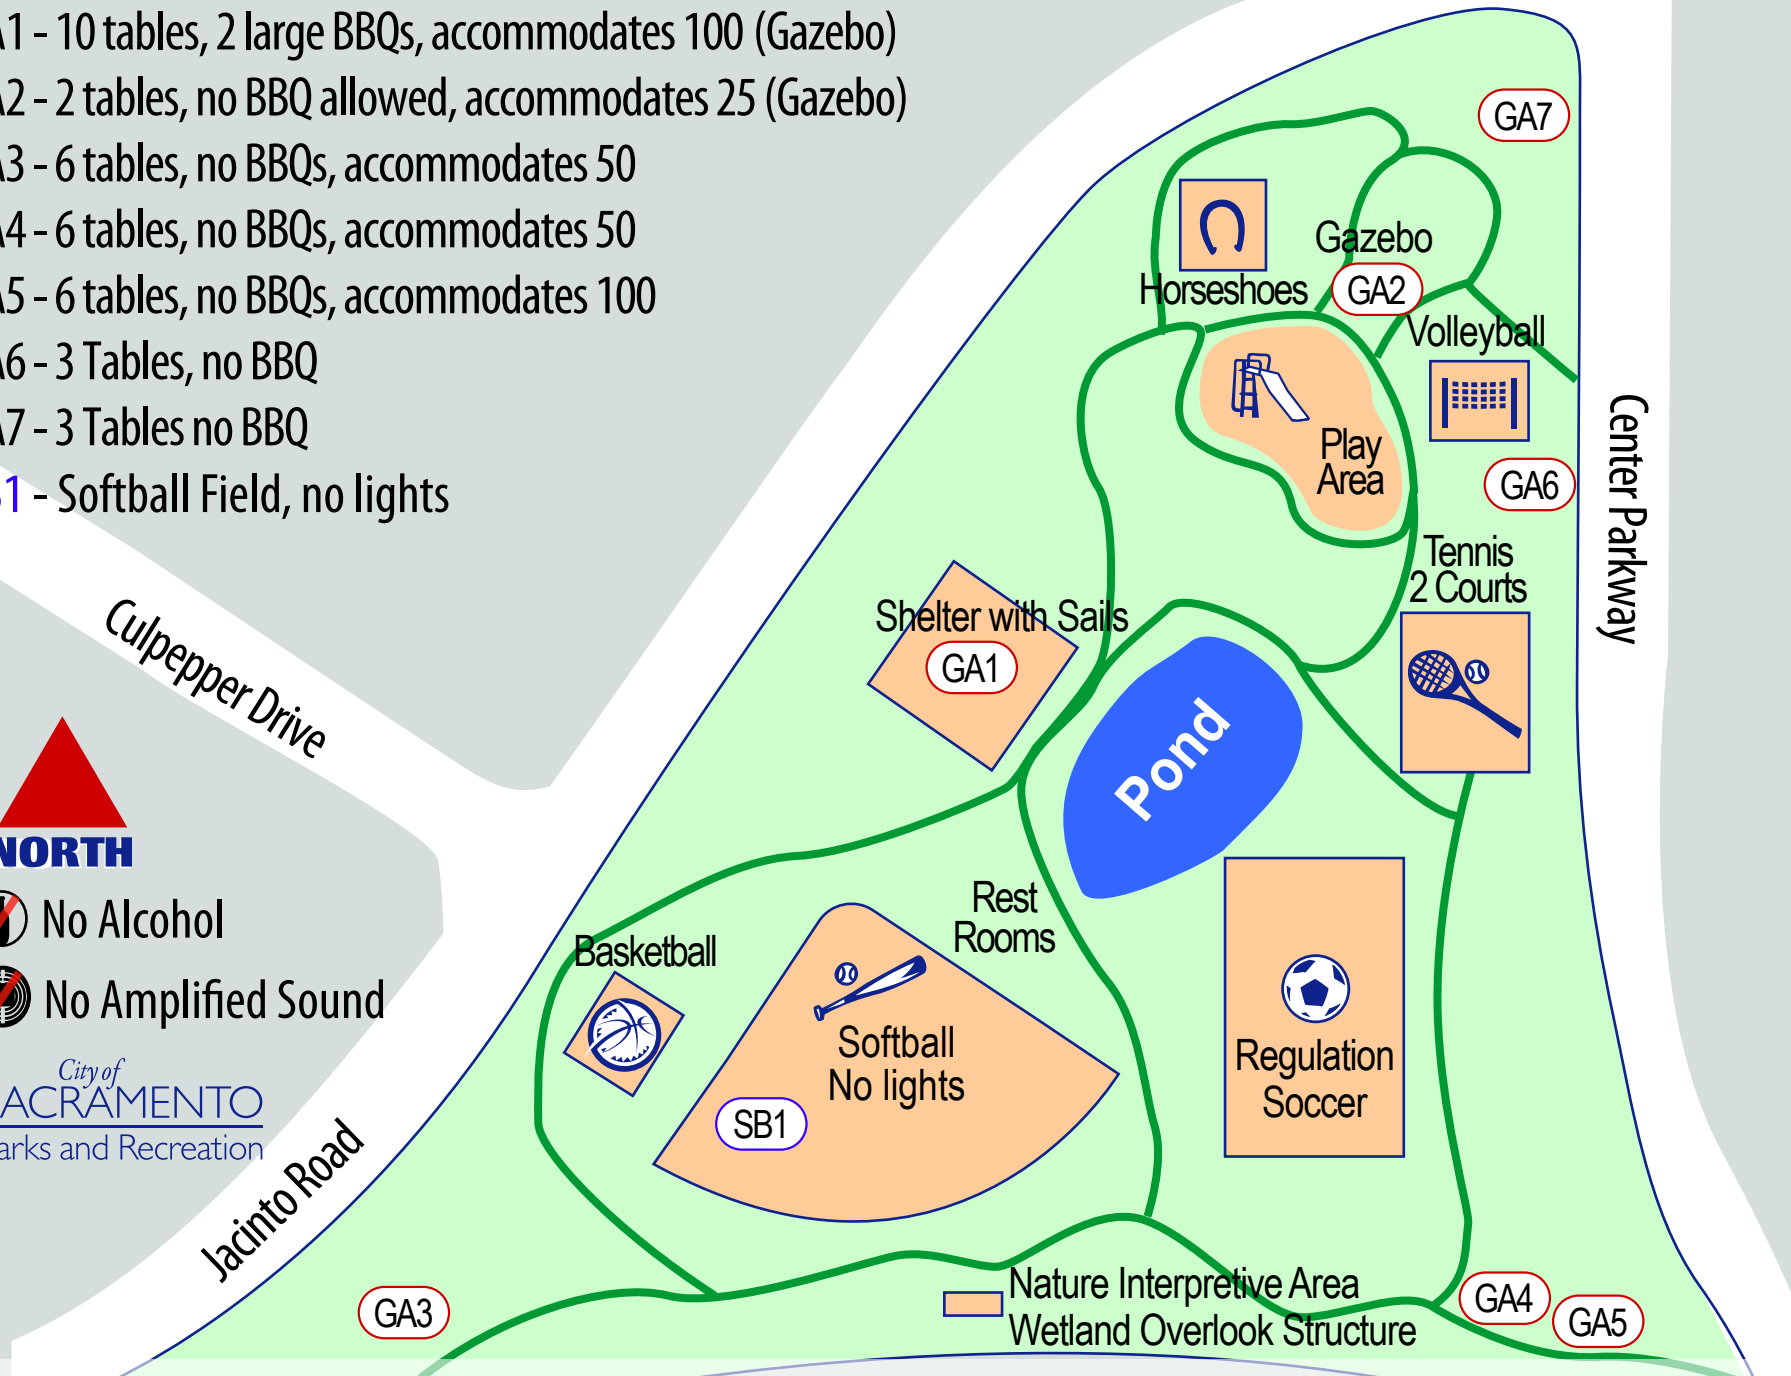

- GA1 - 10 tables, 2 large BBQs, accommodates 100 (Gazebo)
- GA2 - 2 tables, no BBQ allowed, accommodates 25 (Gazebo)
- GA3 - 6 tables, no BBQs, accommodates 50
- GA4 - 6 tables, no BBQs, accommodates 50
- GA5 - 6 tables, no BBQs, accommodates 100
- GA6 - 3 Tables, no BBQ
- GA7 - 3 Tables no BBQ
- SB1 - Softball Field, no lights

- No Alcohol
- No Amplified Sound

City of
SACRAMENTO
Parks and Recreation

N. Laguna Creek Park 6400 Jacinto Ave