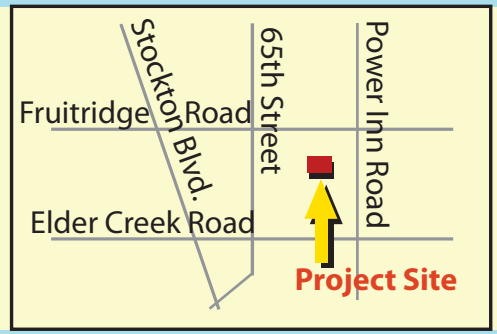

Amenity Guide for Baer Park (Max)

7851 35th Avenue

Vicinity Map

Not to Scale

Reservable Picnic Areas

GA1  3 Tables, 1 ADA Table, 1 Barbeque Grill

- A** Main Park Entrance
- B** Concrete Walkways
- C** Fenced Outdoor Plaza
- D** Planters with Trees and Shrubs
- E** Skate Park
- F** Basketball Court
- G** Shade Structure with Group Picnic Tables
- H** Secondary Park Entrance
- I** Soccer Field