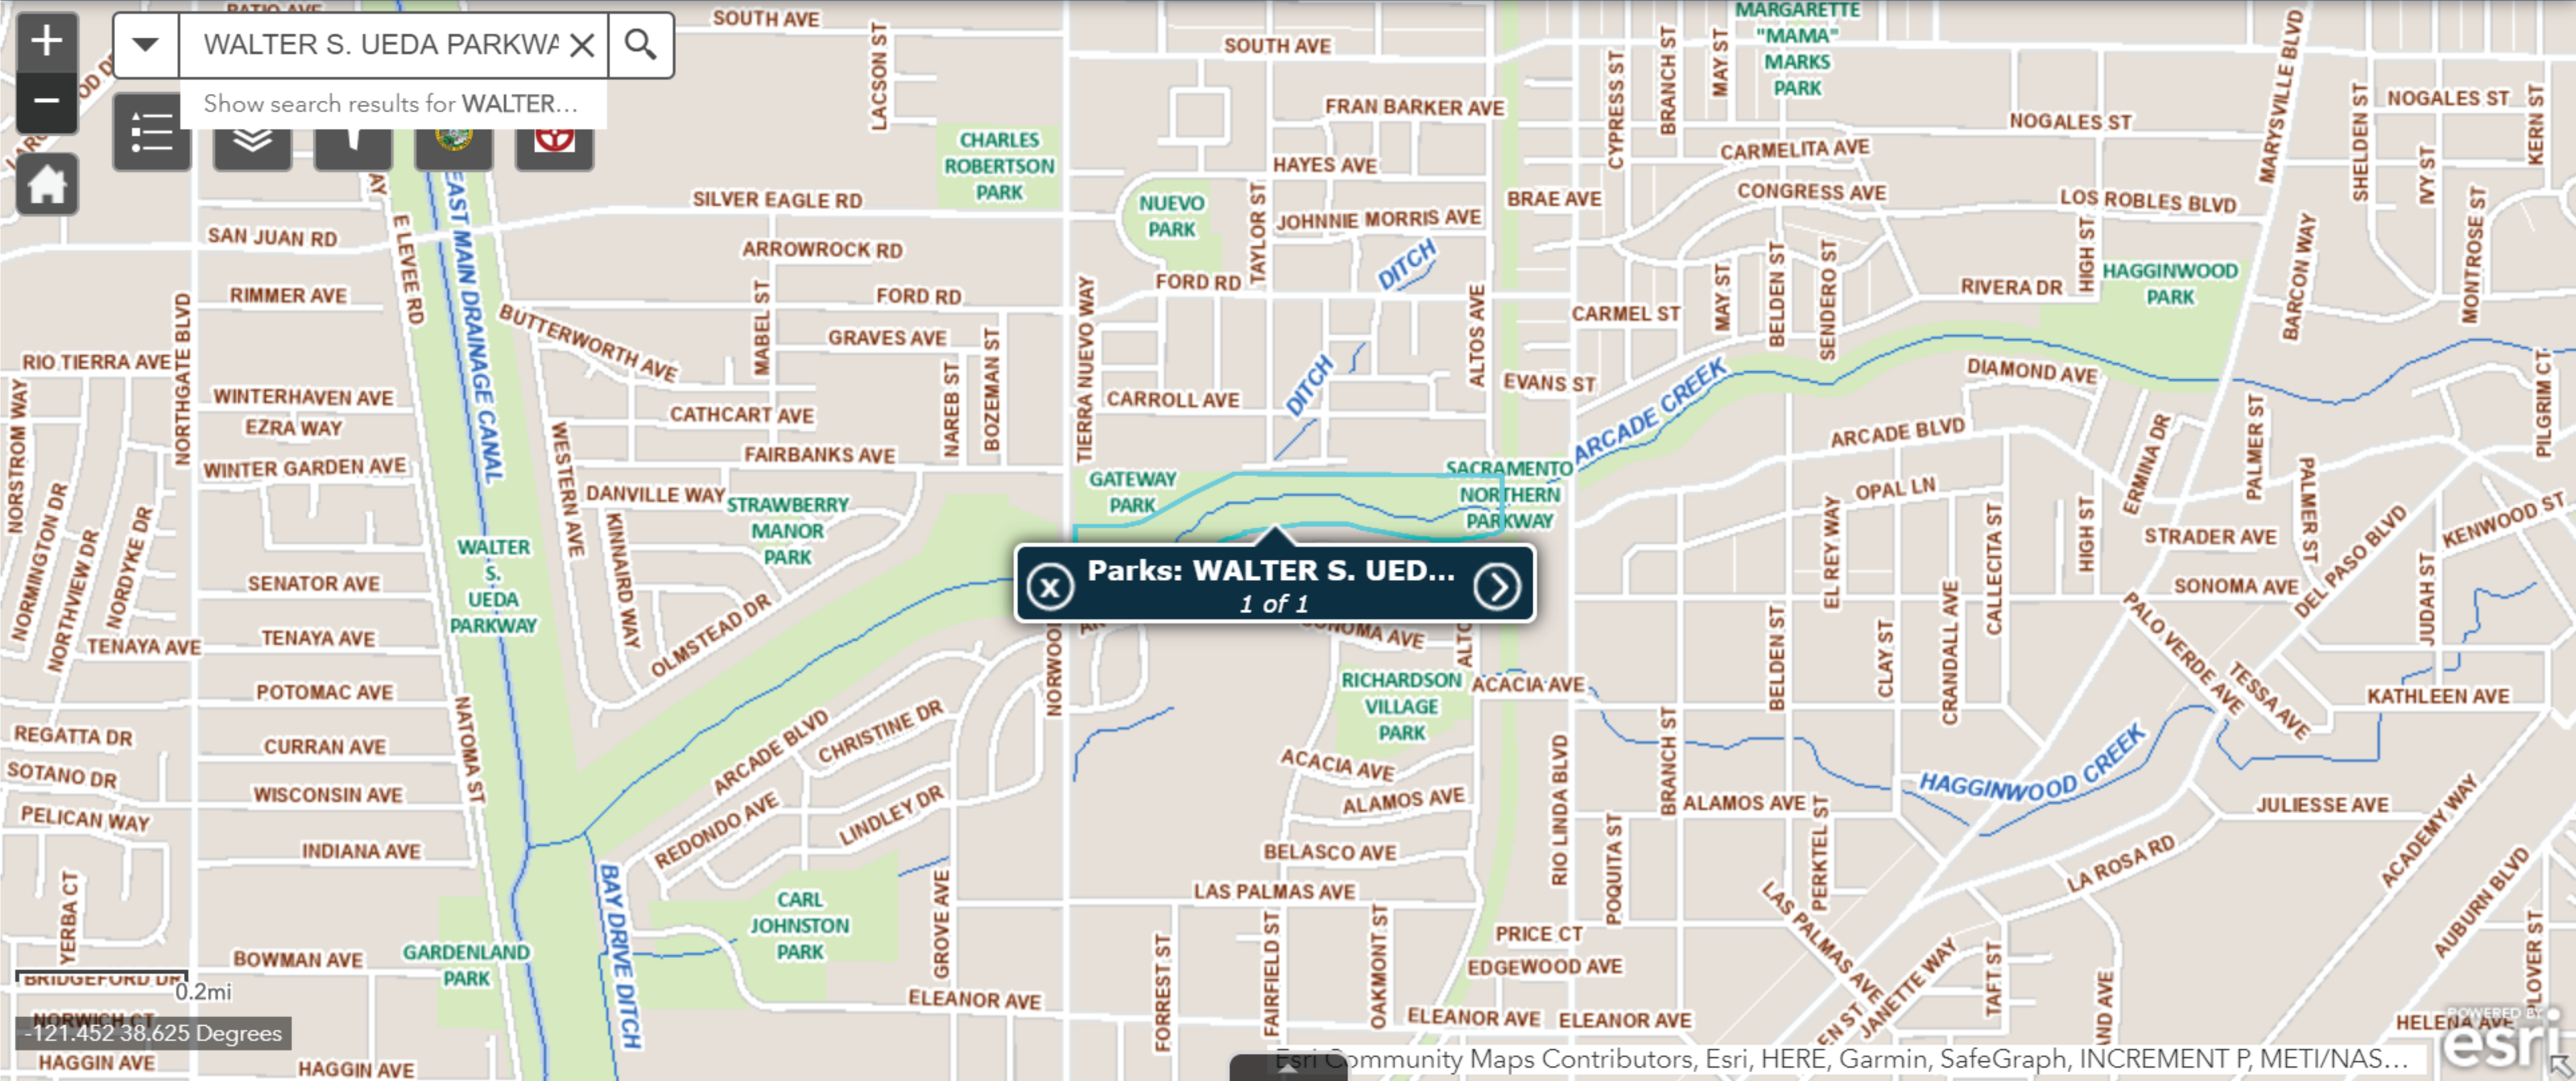

WALTER S. UEDA PARKWA X

Show search results for WALTER...

X Parks: WALTER S. UED... 1 of 1 >

0.2mi  
NORWICH CT  
-121.452 38.625 Degrees  
HAGGIN AVE