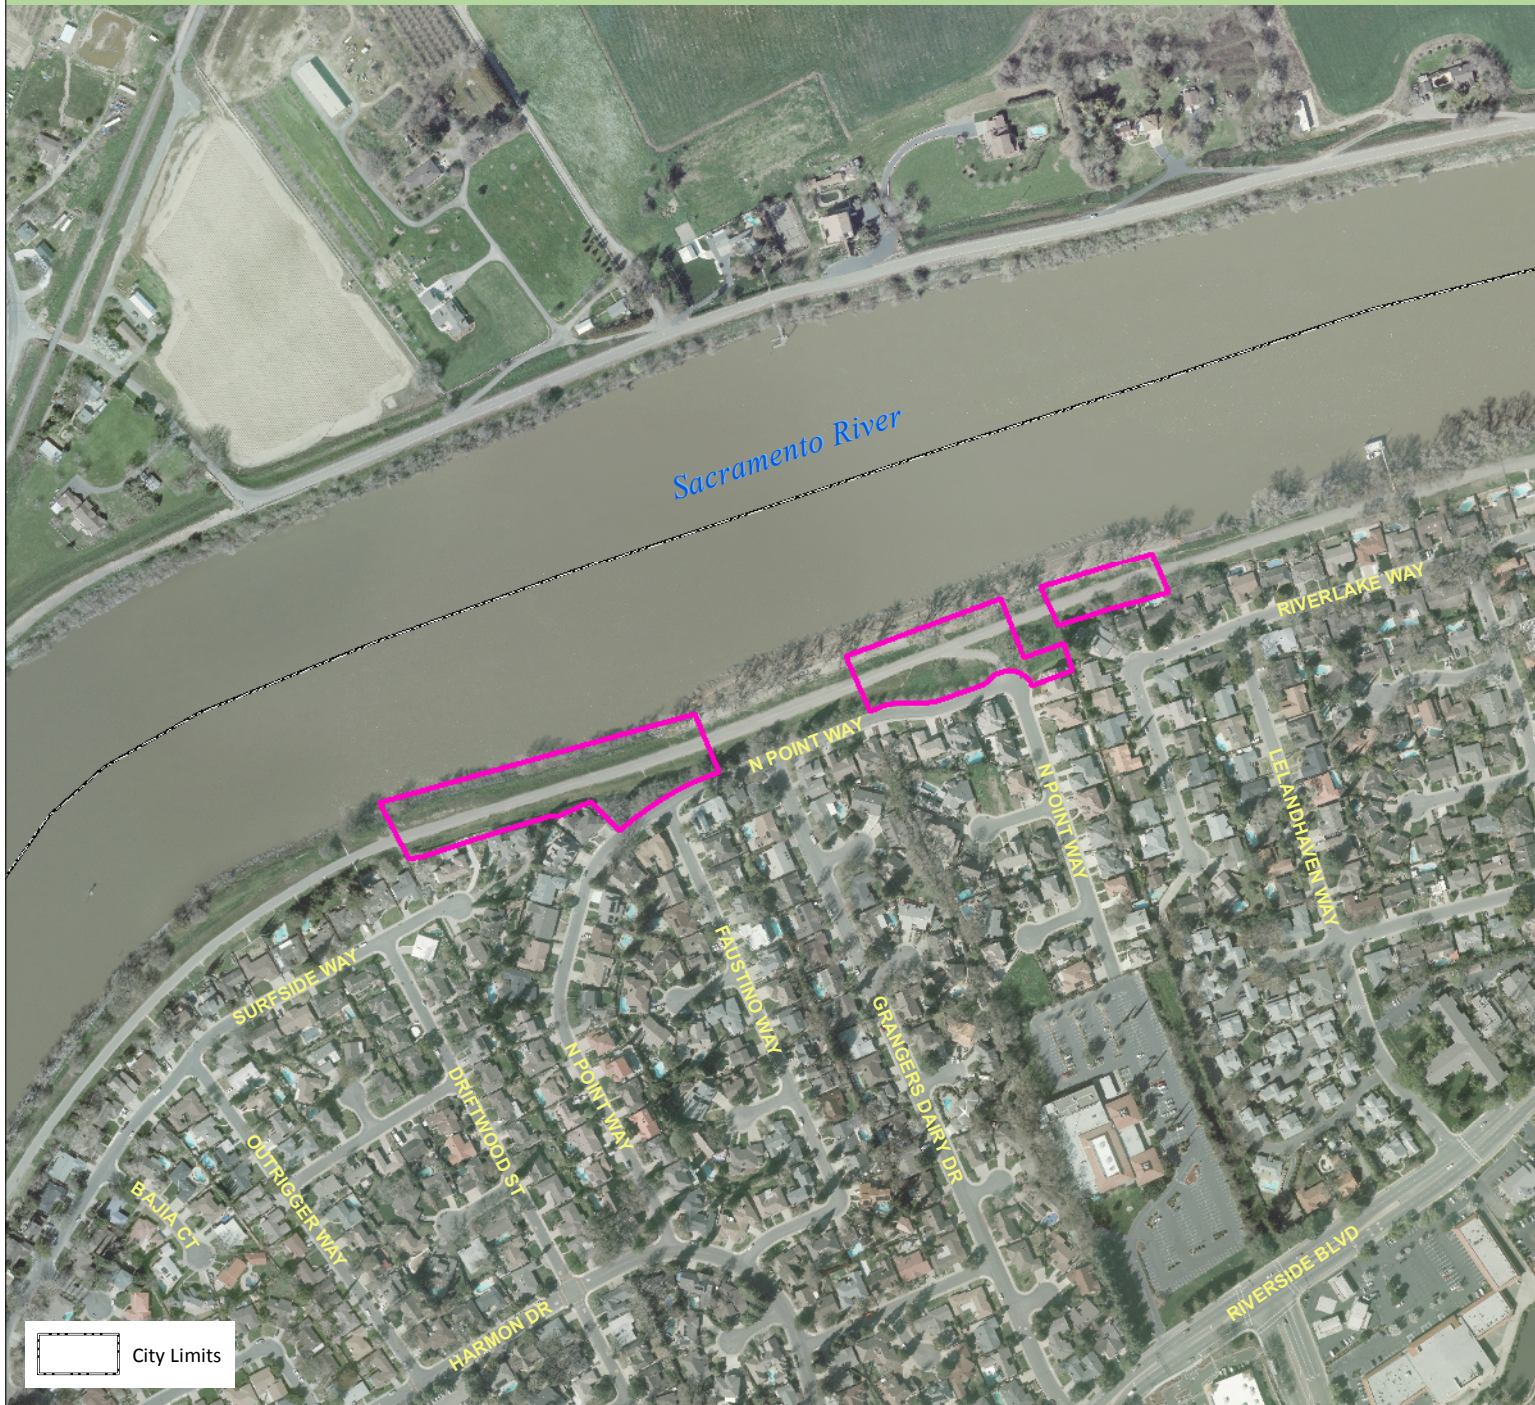

NORTH POINT WAY RIVER ACCESS

North Point Way River Access

Address: 6230 N. Point Way
Council District: 7
Community Planning Area: 3
Park Type: Parkway
Total Park Acreage: 4.19

*City of Sacramento
Department of Parks and
Recreation*

CITY OF SACRAMENTO

DEPARTMENT OF
PARKS AND
RECREATION

0 250 500
Feet

Source: April 2009 Aerial Photograph