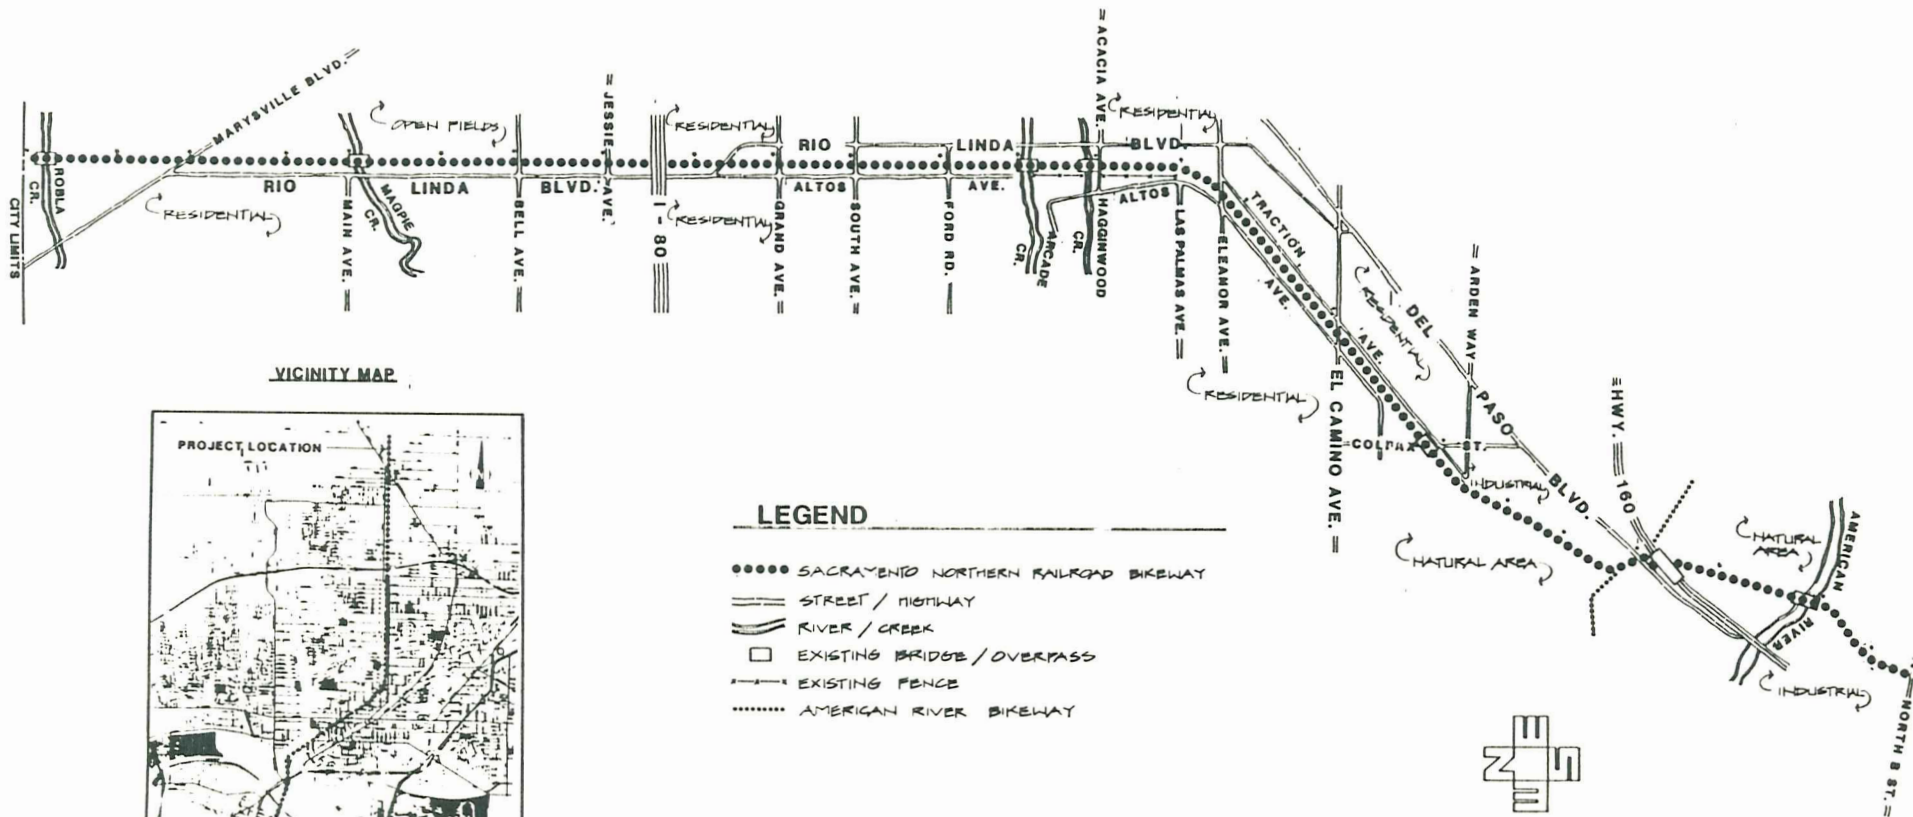

Sacramento Northern Railroad Bikeway

VICINITY MAP

LEGEND

- SACRAMENTO NORTHERN RAILROAD BIKEWAY
- ══ STREET / HIGHWAY
- ══ RIVER / CREEK
- EXISTING BRIDGE / OVERPASS
- +— EXISTING FENCE
- AMERICAN RIVER BIKEWAY

NOT TO SCALE