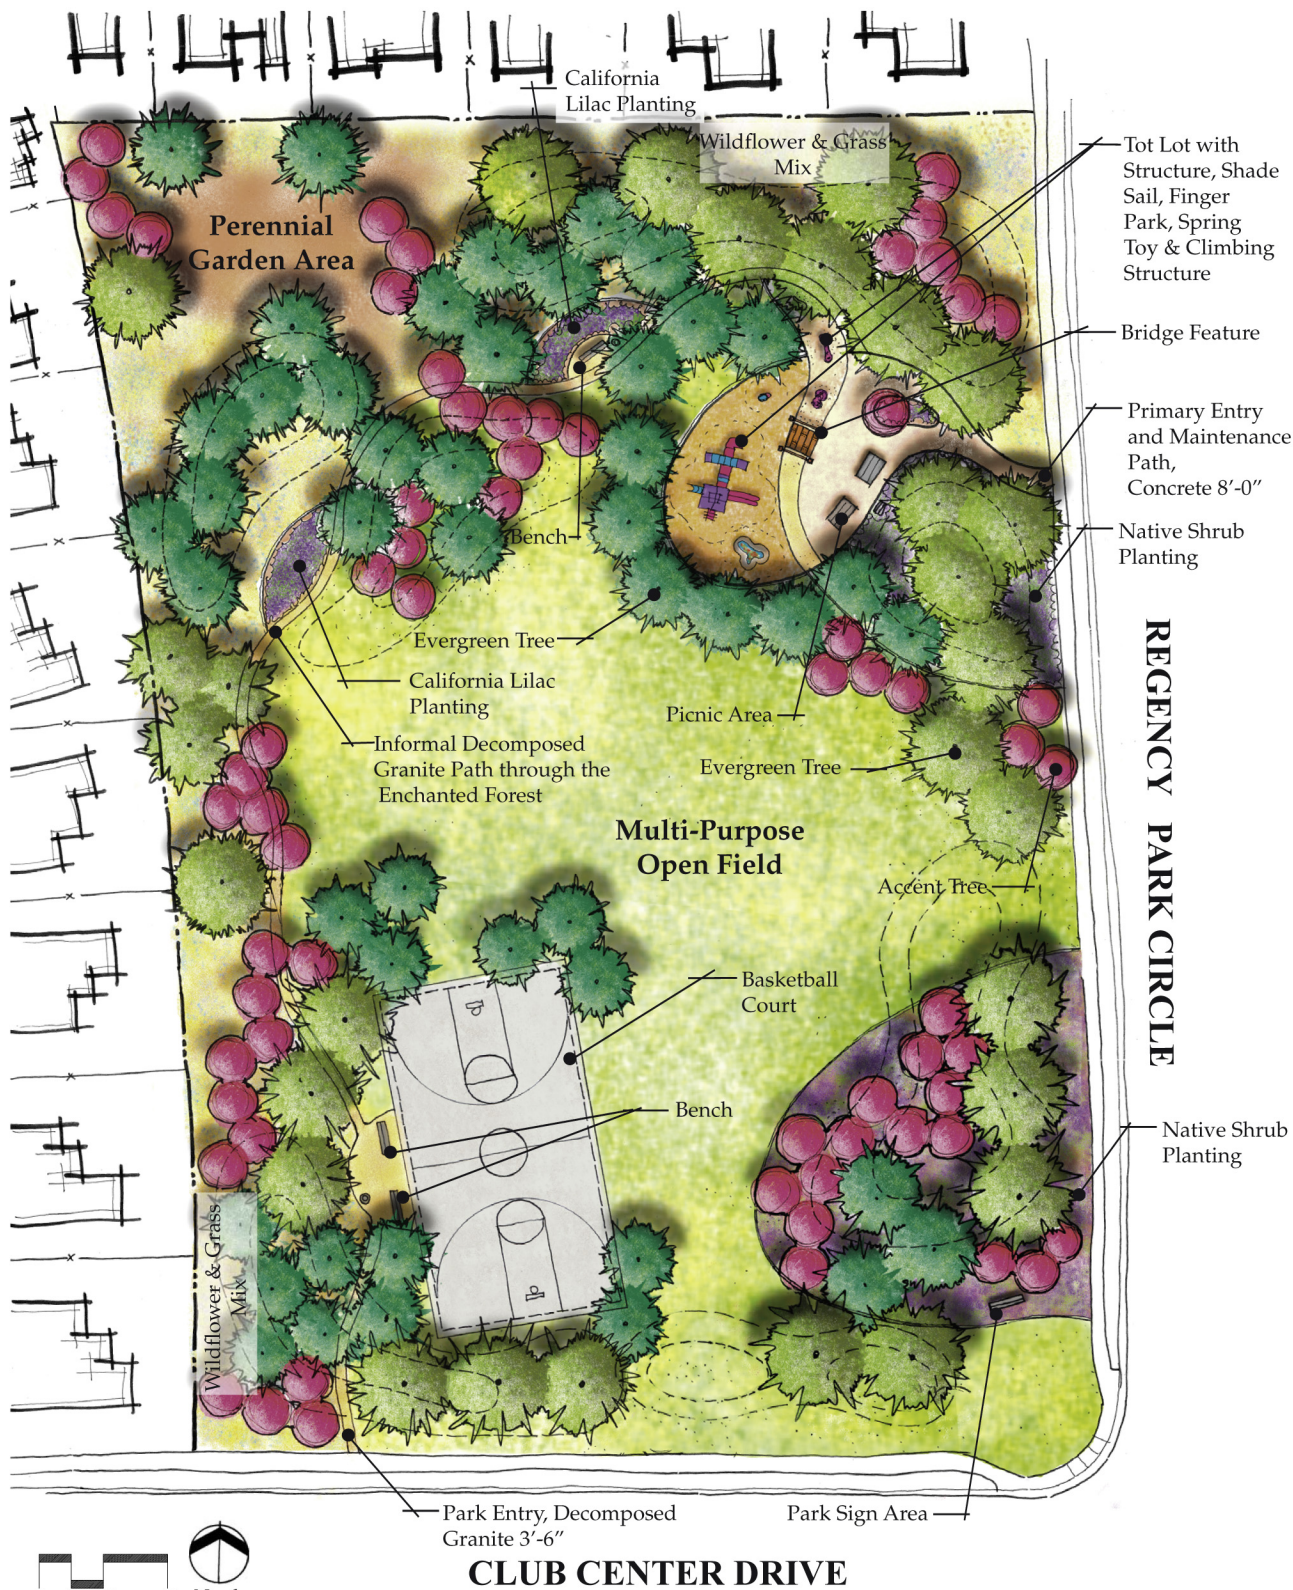

# MASTER PLAN

 Callander Associates Landscape Architecture, Inc.

Parks and Recreation Planning  
Landscape Architecture

September 15, 2004

**CALIFORNIA LILAC PARK**

*The City of Sacramento*

*Park Planning/ Design Development Division*

R2005-048

Feb. 1, 2005

3.23 acres