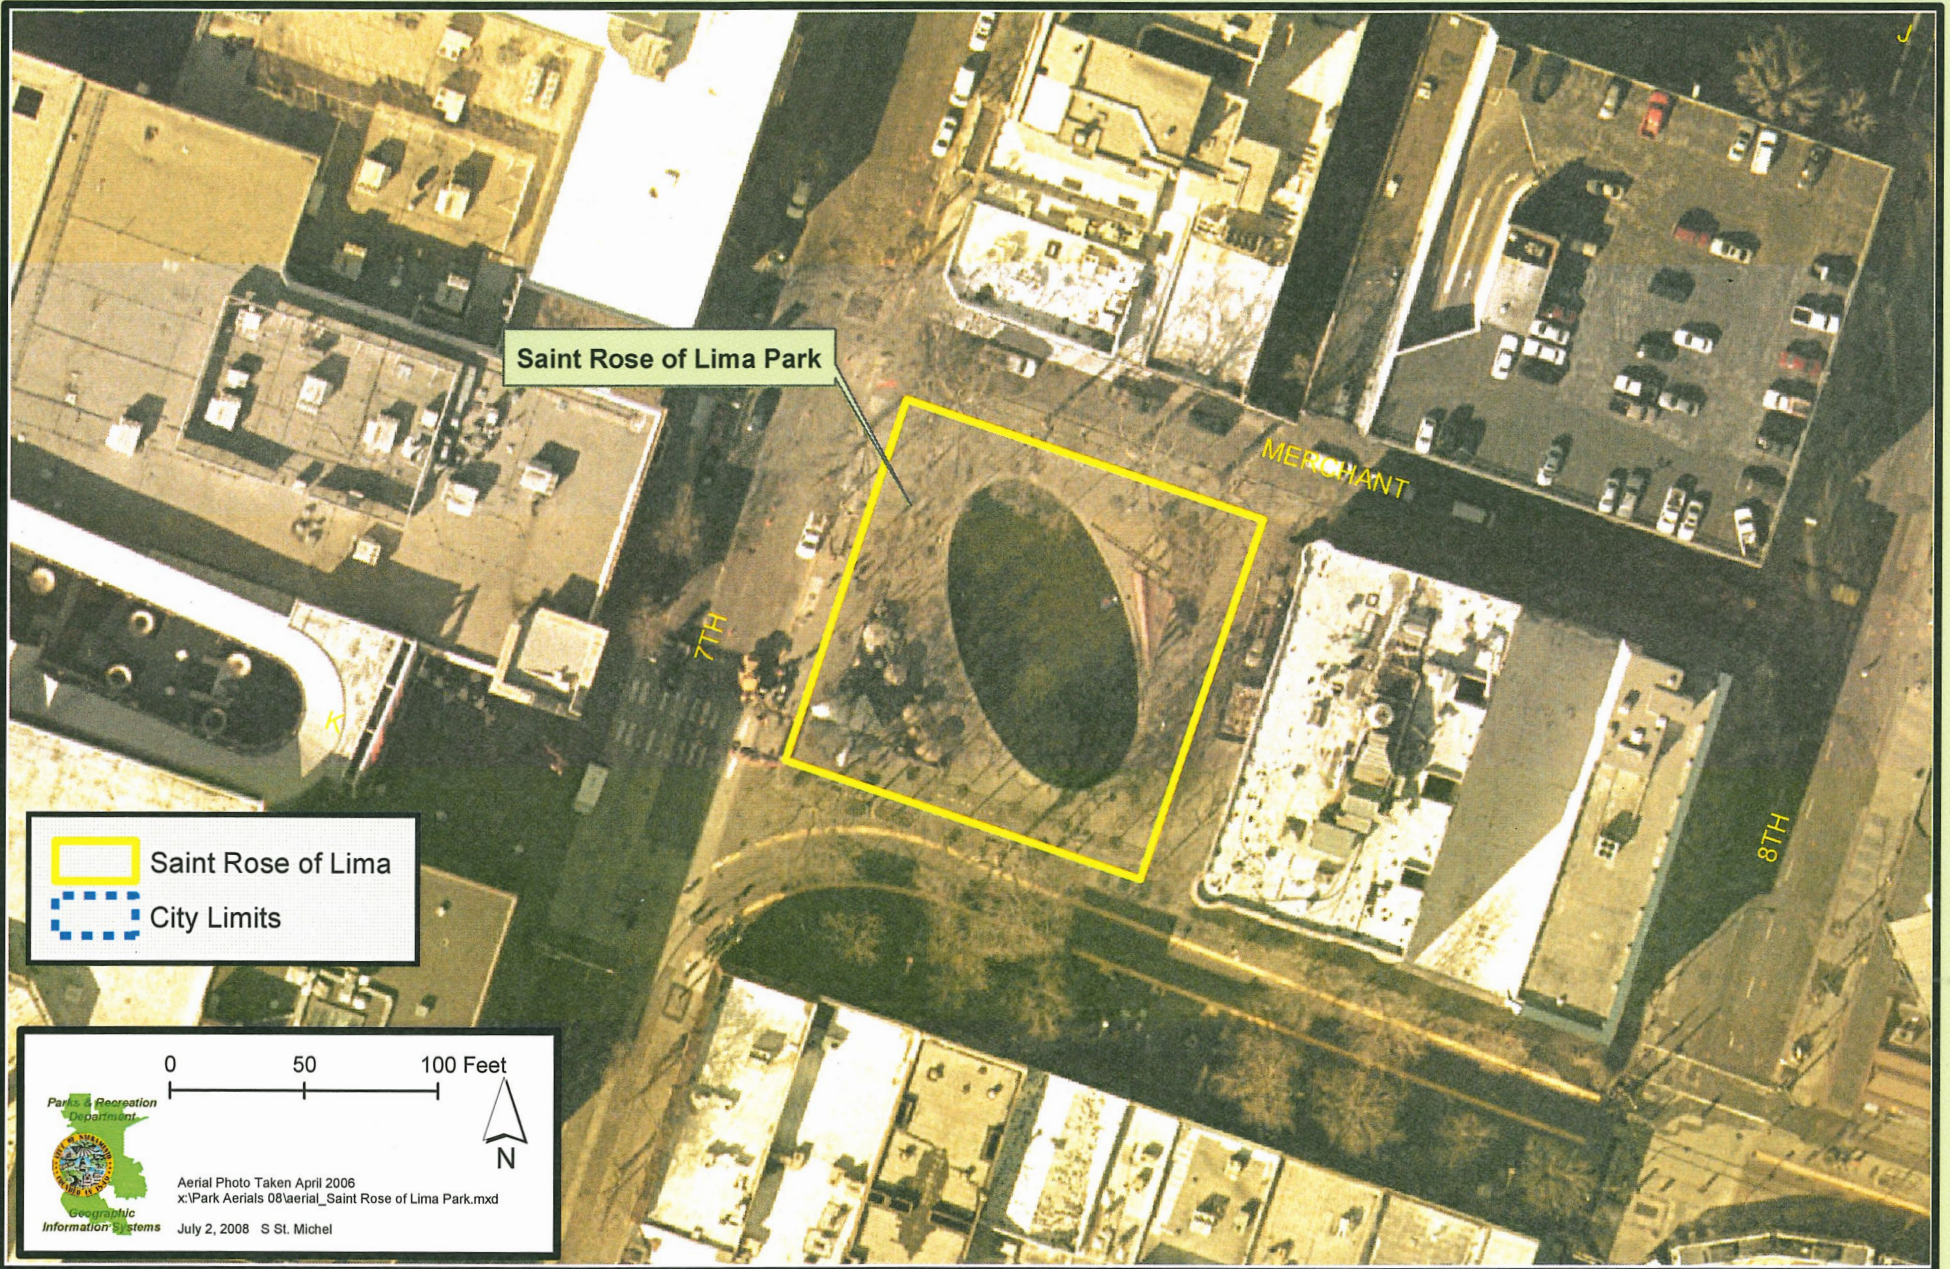

City of Sacramento Department of Parks and Recreation Saint Rose of Lima Park

Attachment 2 - Project Location Map