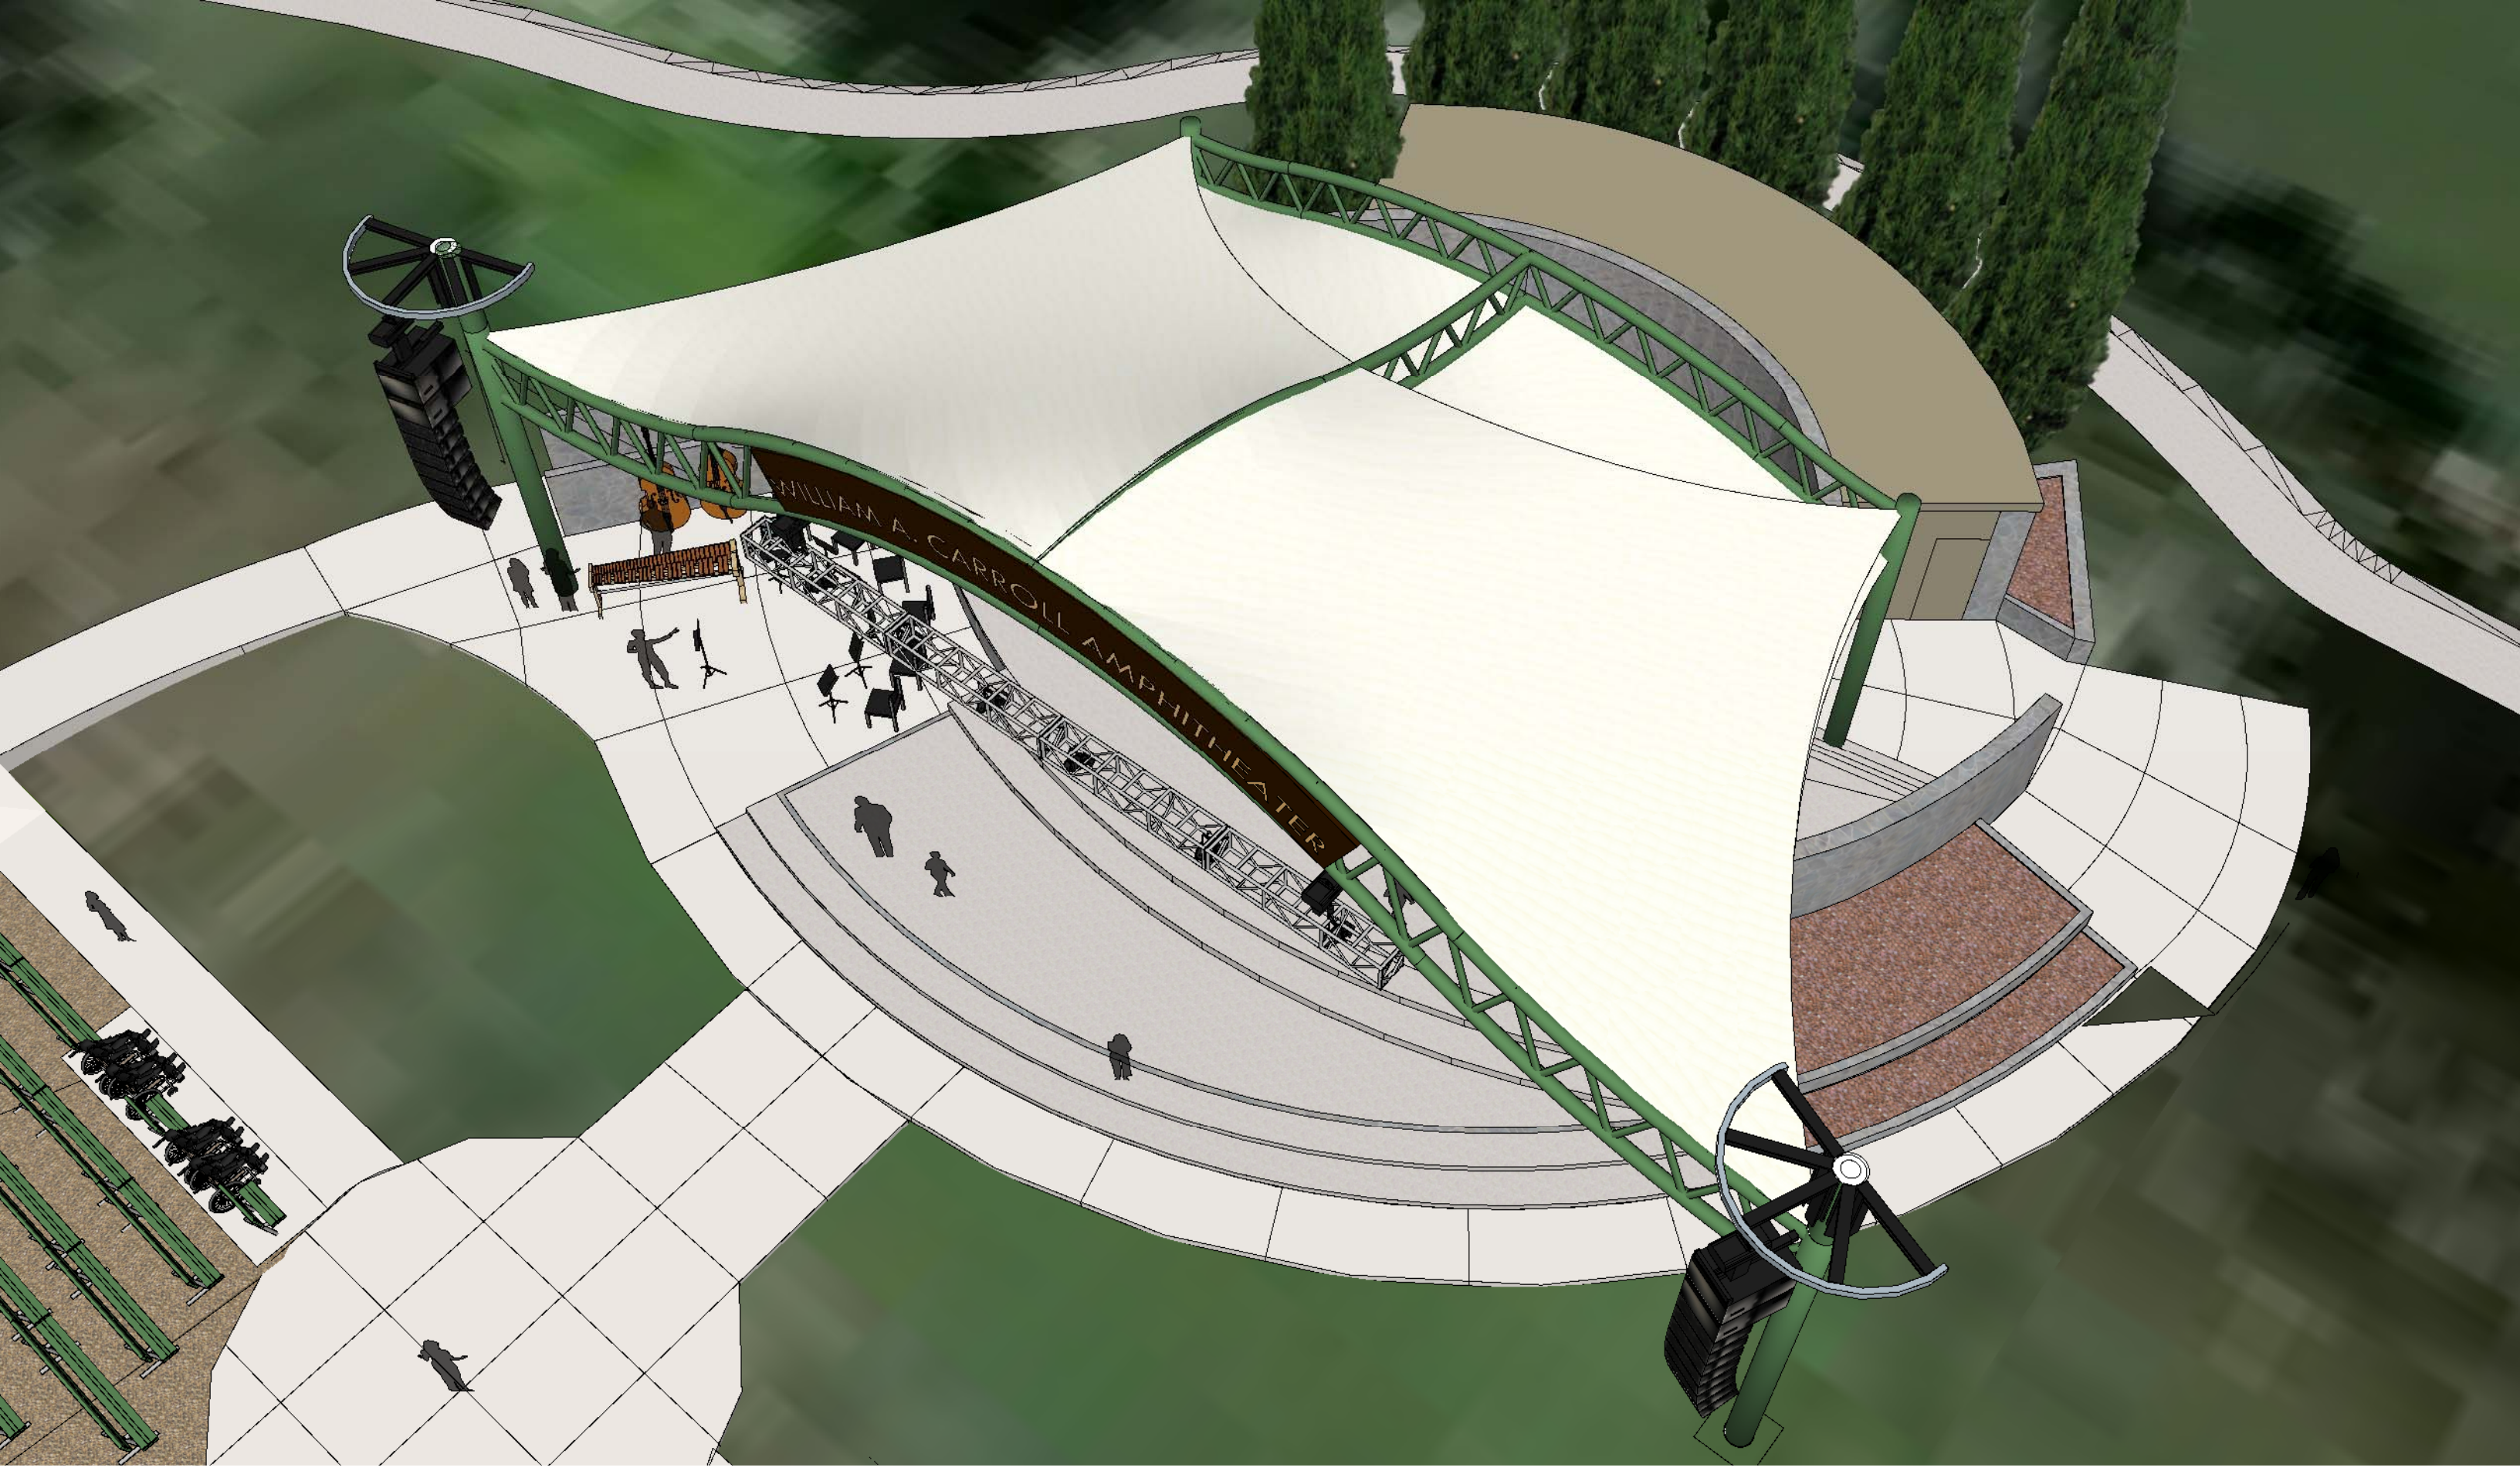

# Land Park Amphitheater, City of Sacramento CA

con-mar-001-19 by: AZR 03.11.19

elevation

Land Park Amphitheater, City of Sacramento CA

con-mar-001-19 by: AZR 03.11.19

perspective 1

# Land Park Amphitheater, City of Sacramento CA

con-mar-001-19 by: AZR 03.11.19

perspective 2

Land Park Amphitheater, City of Sacramento CA

con-mar-001-19 by: AZR 03.11.19

perspective 3

Land Park Amphitheater, City of Sacramento CA

con-mar-001-19 by: AZR 03.11.19

perspective 4

Land Park Amphitheater, City of Sacramento CA

con-mar-001-19 by: AZR 03.11.19

perspective 5

# Land Park Amphitheater, City of Sacramento CA

con-mar-001-19 by: AZR 03.11.19

perspective 6

Land Park Amphitheater, City of Sacramento CA

con-mar-001-19 by: AZR 03.11.19