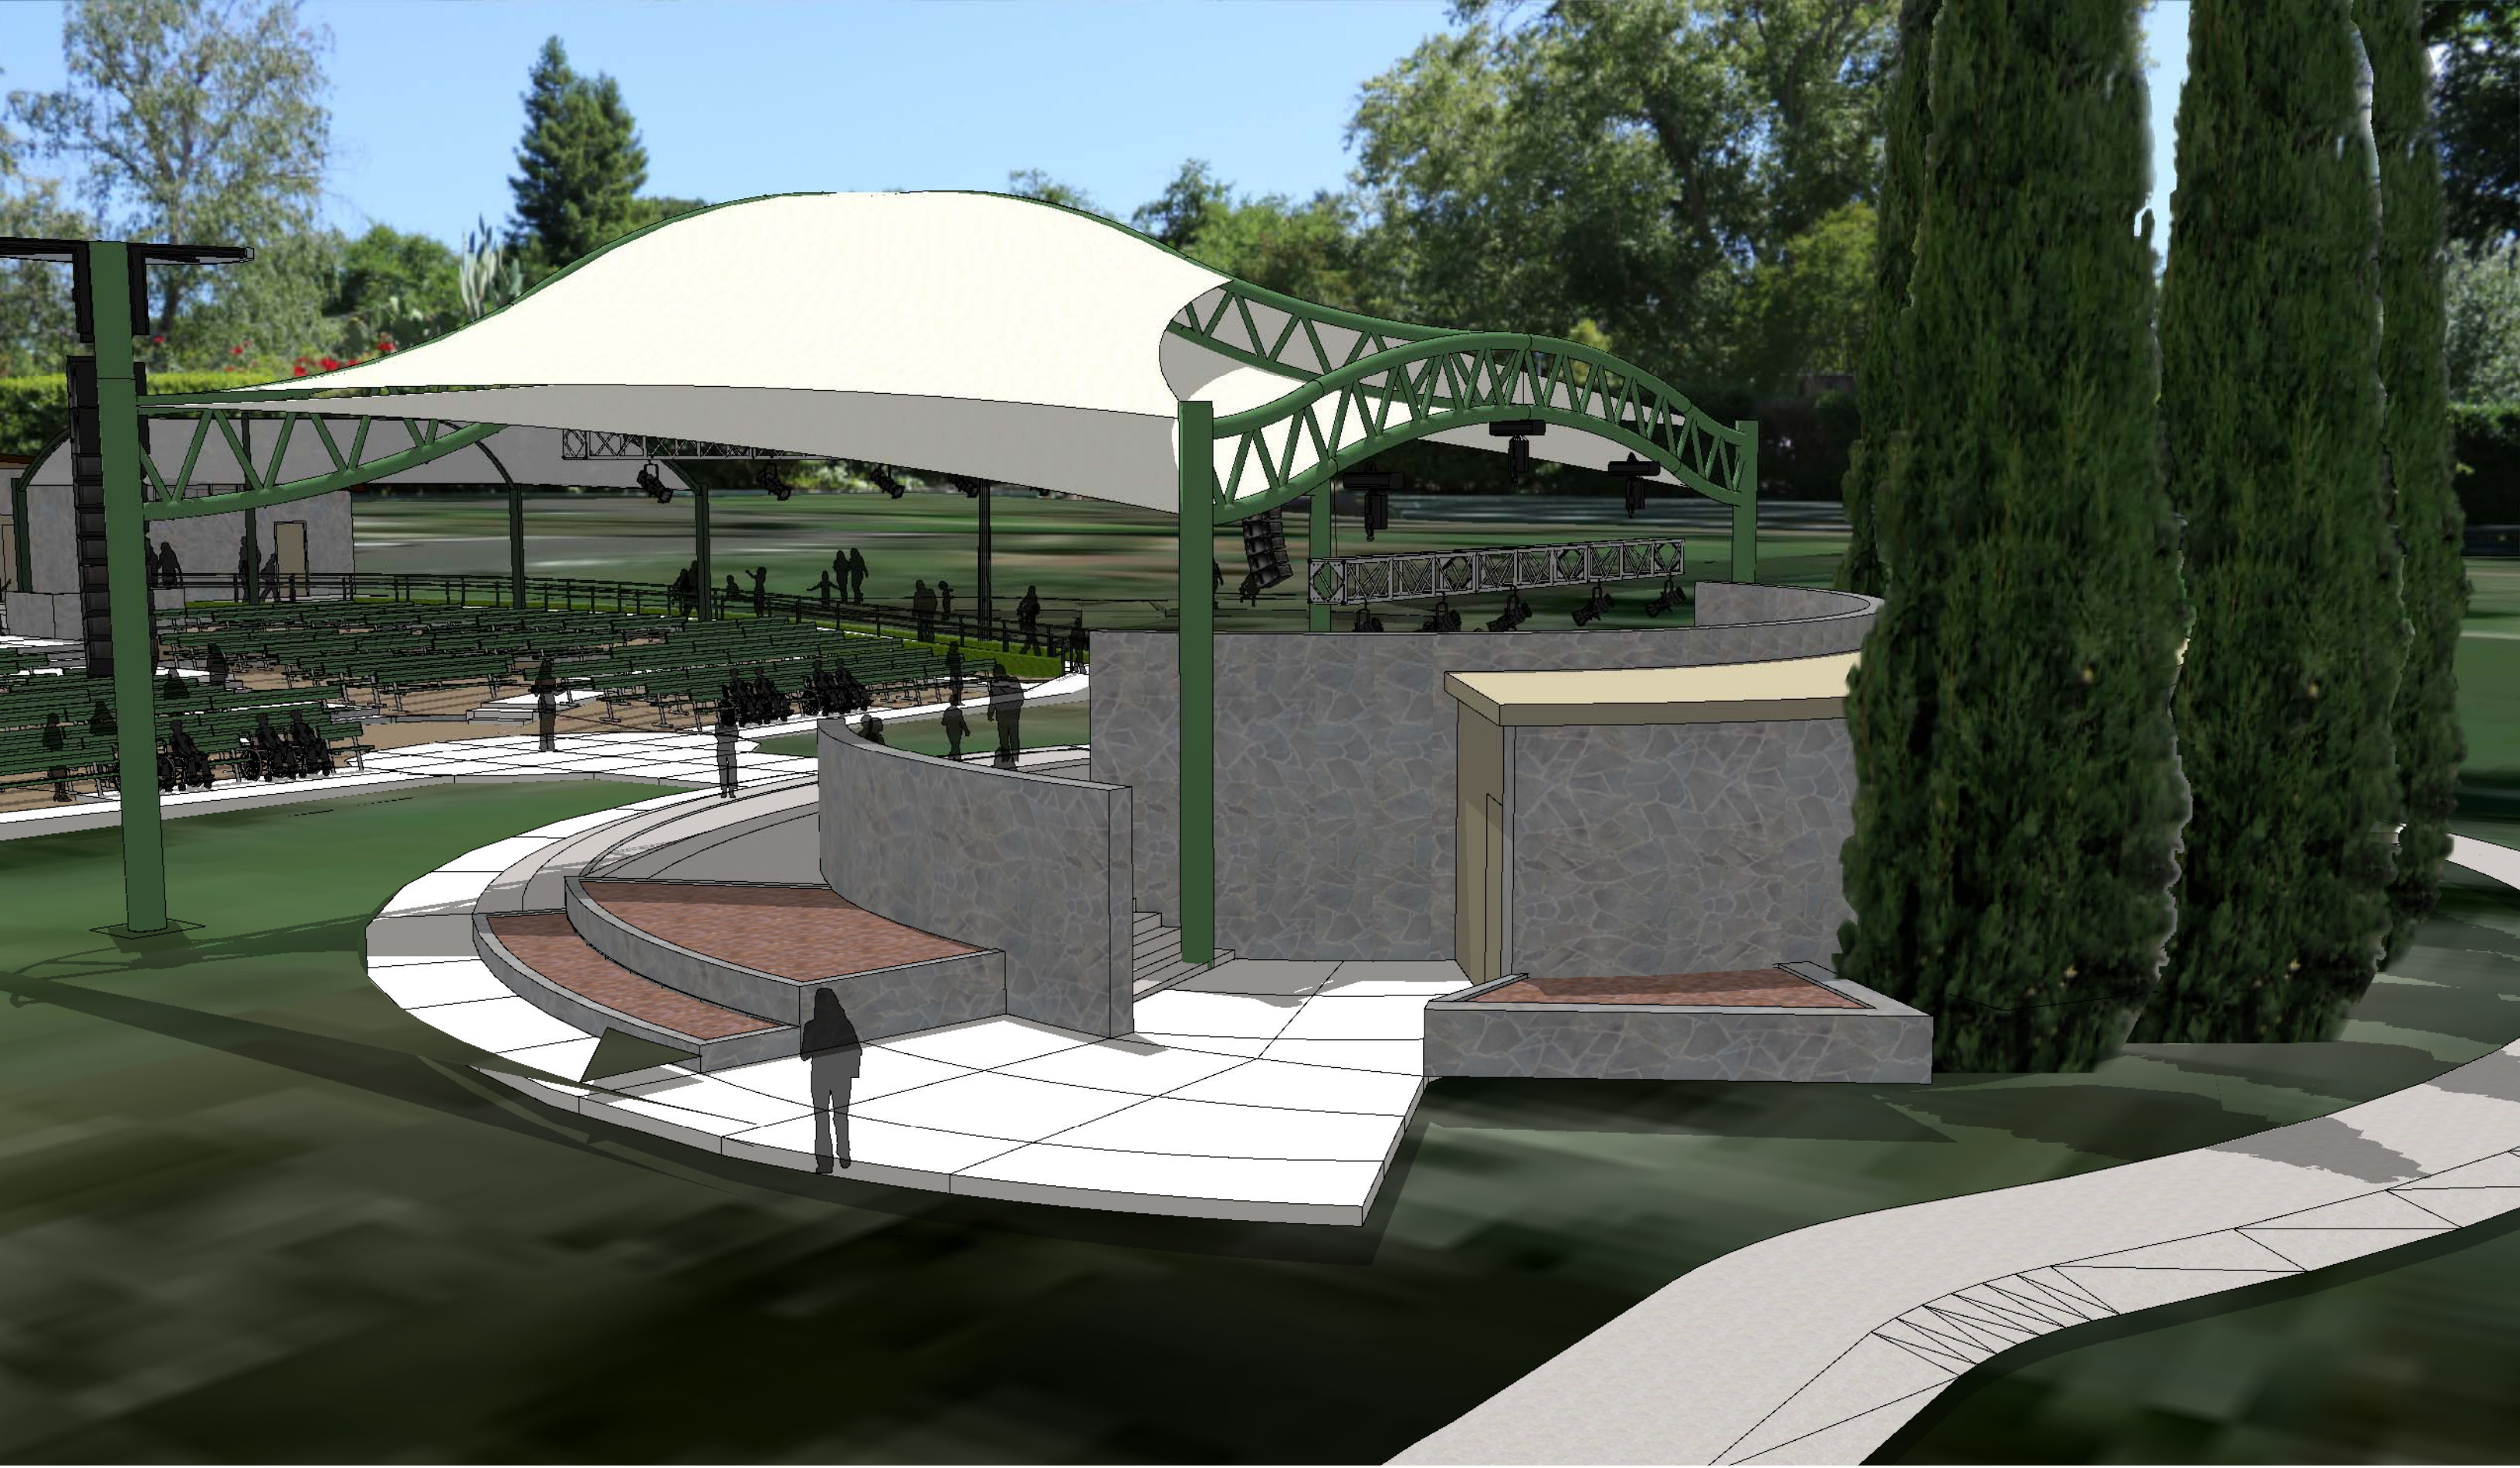

# Land Park Amphitheater, City of Sacramento CA

con-mar-001-19 by: AZR 03.11.19

elevation

Land Park Amphitheater, City of Sacramento CA

con-mar-001-19 by: AZR 03.11.19

perspective 1

# Land Park Amphitheater, City of Sacramento CA

con-mar-001-19 by: AZR 03.11.19

perspective 2

Land Park Amphitheater, City of Sacramento CA

con-mar-001-19 by: AZR 03.11.19

perspective 3

Land Park Amphitheater, City of Sacramento CA

con-mar-001-19 by: AZR 03.11.19

perspective 4

Land Park Amphitheater, City of Sacramento CA

con-mar-001-19 by: AZR 03.11.19

perspective 5

# Land Park Amphitheater, City of Sacramento CA

con-mar-001-19 by: AZR 03.11.19

perspective 6

Land Park Amphitheater, City of Sacramento CA

con-mar-001-19 by: AZR 03.11.19