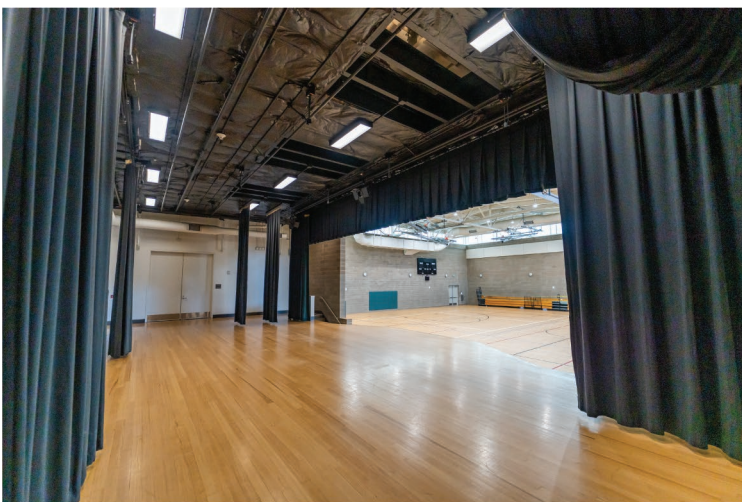

Price: \$200/hour

George Sim Community Center Room Rentals

Stage and Kitchen Add-ons

Stage: \$100 flat

Kitchen: \$200 flat

Community Center Room Rentals

Additional Fees

Standard deposit: \$250 flat