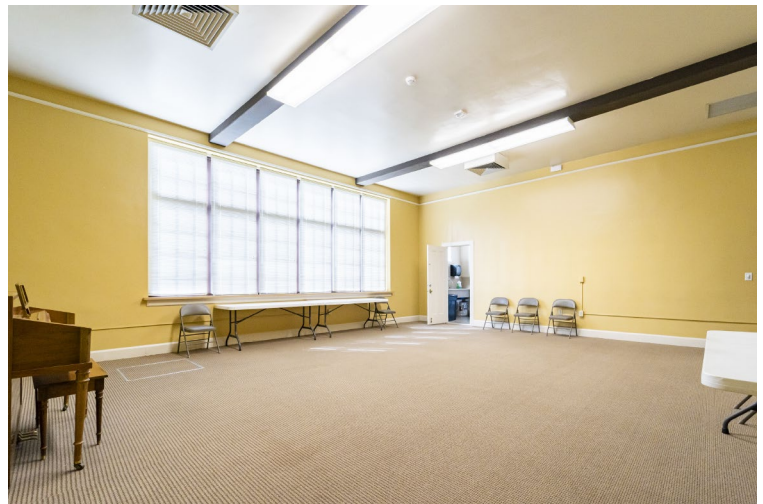

Room prices are hourly

Coloma Community Center Room Rentals

Gold Run Room

Capacity: 25 (Banquet) 40 (Theater) Price: \$60/hour

Coloma Community Center Room Rentals

Grass Valley Room

Capacity: 25 (Banquet) 40 (Theater) Price: \$60/hour

Coloma Community Center Room Rentals

Jamestown Room

Capacity: 25 (Banquet) 40 (Theater) Price: \$60/hour

Coloma Community Center Room Rentals

Rescue Room

Capacity: 40 (Banquet) 50 (Theater) Price: \$90/hour

Coloma Community Center Room Rentals

Sonora Room

Capacity: 25 (Banquet) 40 (Theater) Price: \$60/hour

Coloma Community Center Room Rentals

Auditorium

Capacity: 150 (Banquet) 300 (Theater) Price: \$200/hour