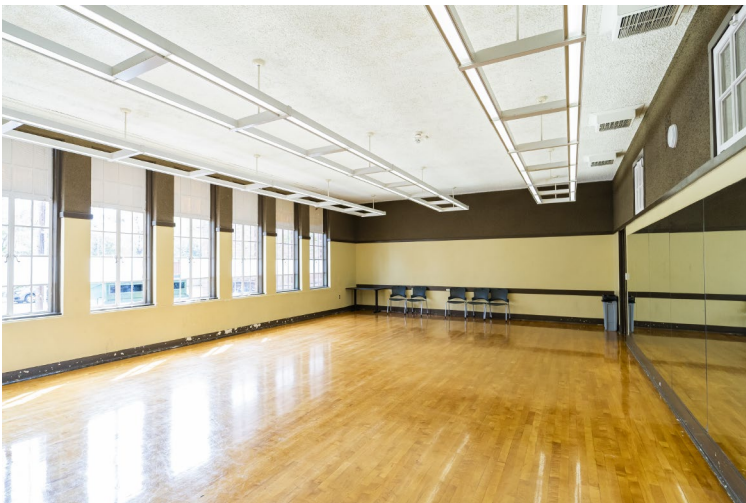

Coloma Community Center Room Rentals

Jamestown Room

Capacity: 25 (Banquet) 40 (Theater) Price: \$60/hour

Coloma Community Center Room Rentals

Rescue Room

Capacity: 40 (Banquet) 50 (Theater) Price: \$90/hour

Coloma Community Center Room Rentals

Sonora Room

Capacity: 25 (Banquet) 40 (Theater) Price: \$60/hour

Coloma Community Center Room Rentals

Auditorium

Capacity: 150 (Banquet) 300 (Theater) Price: \$200/hour