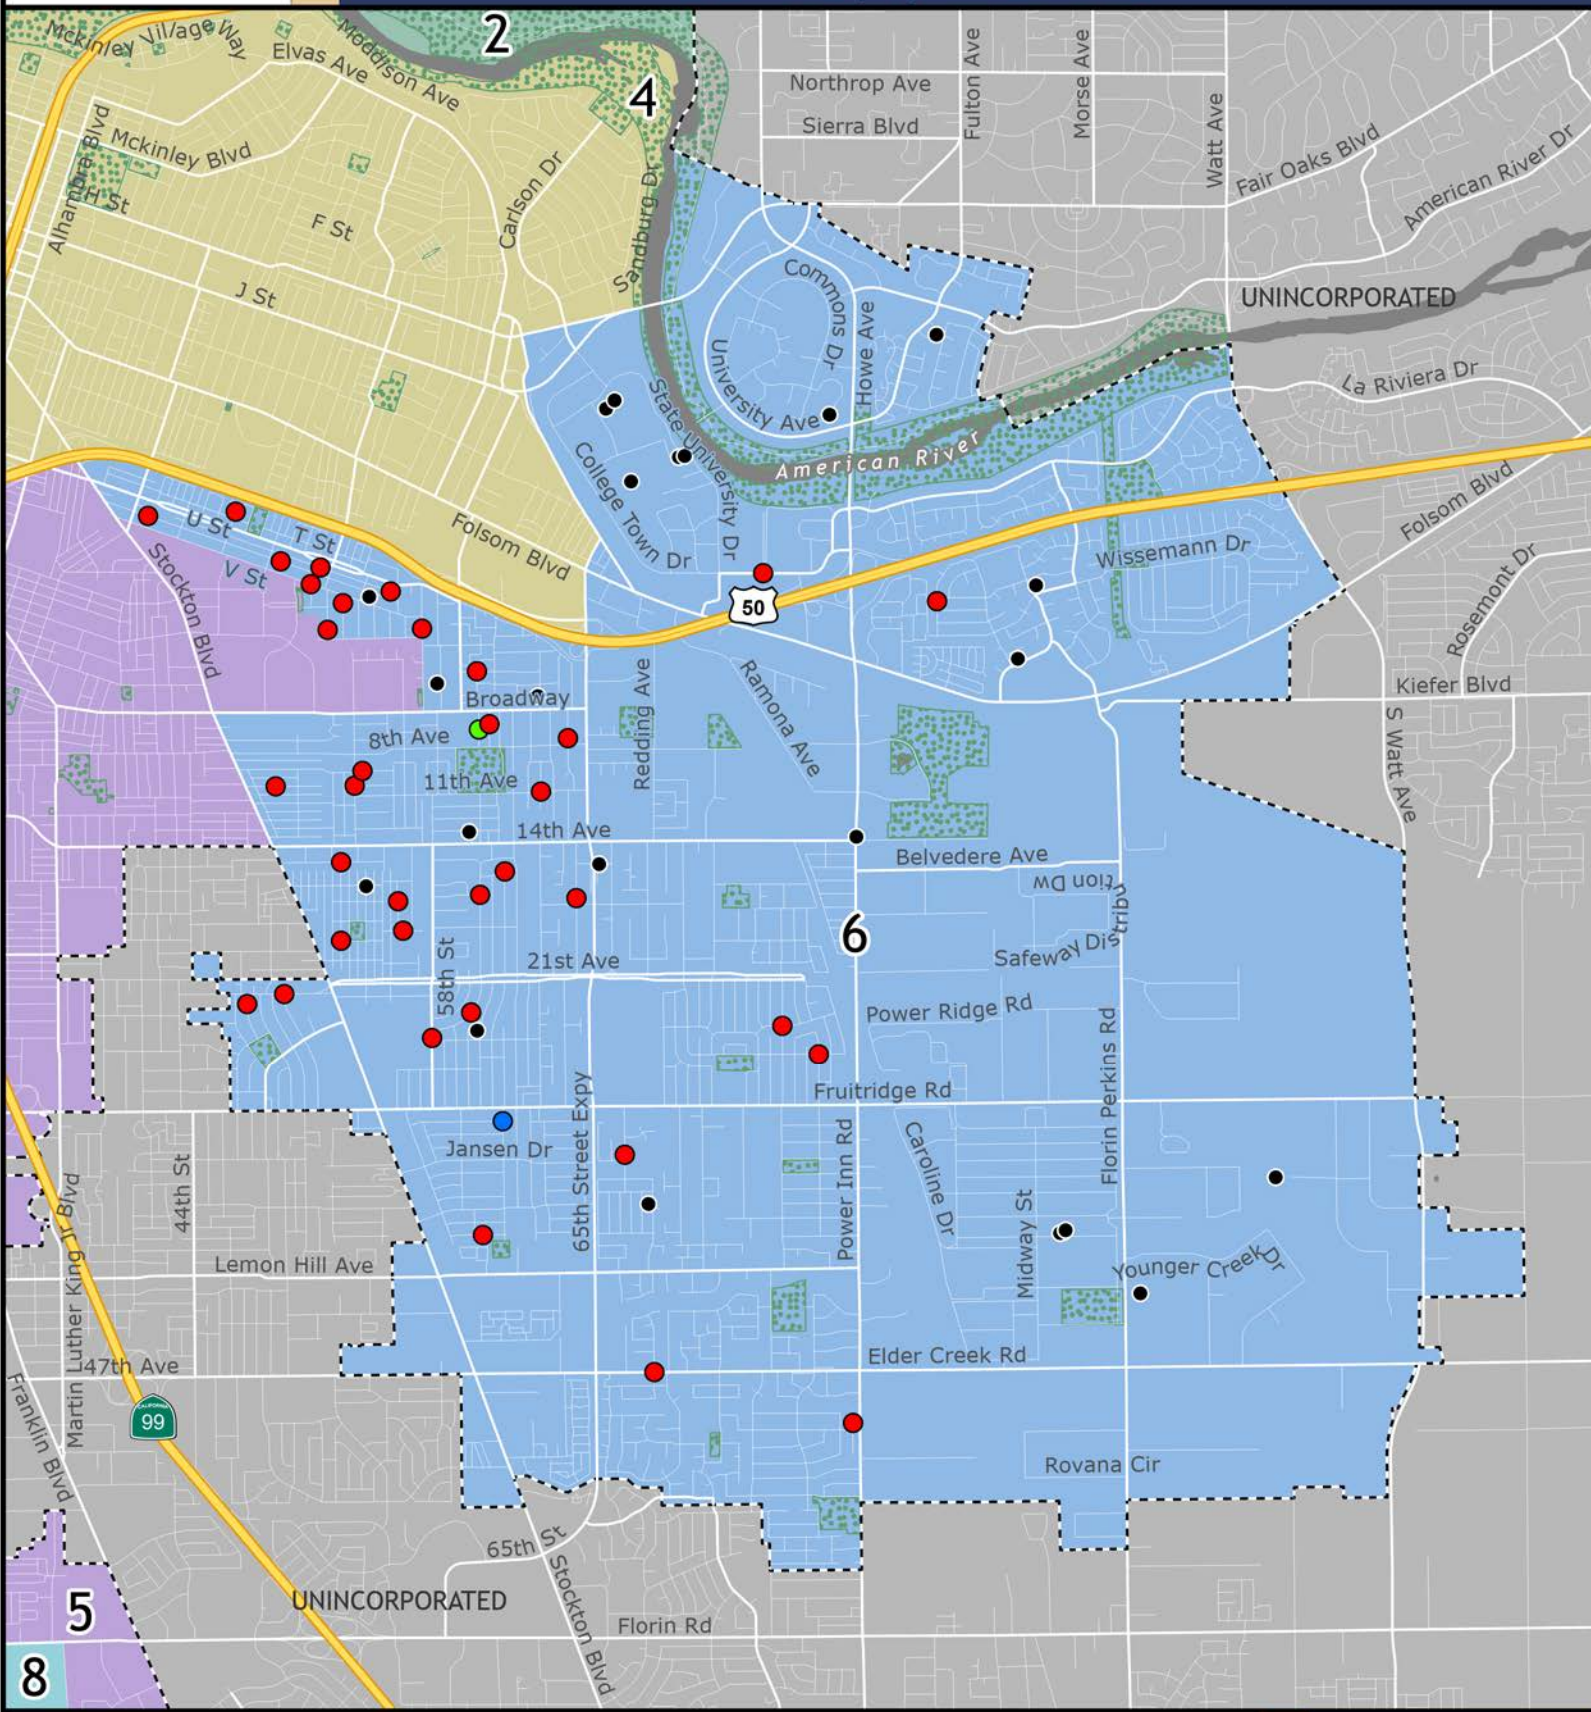

Air Quality Monitoring Pilot

Sensors Deployed in District 6

Sensor Locations (City funded pilot)

- Business (1)
- Residence (35)
- School (1)
- Other Purple Air Sensor** (23)

- City of Sacramento Boundary
- Unincorporated (Sacramento County)

* Sensor inactive due to damage. Replacement sensors were sent to the locations.

** not part of the city funded pilot program

Map Date:
October 10, 2024