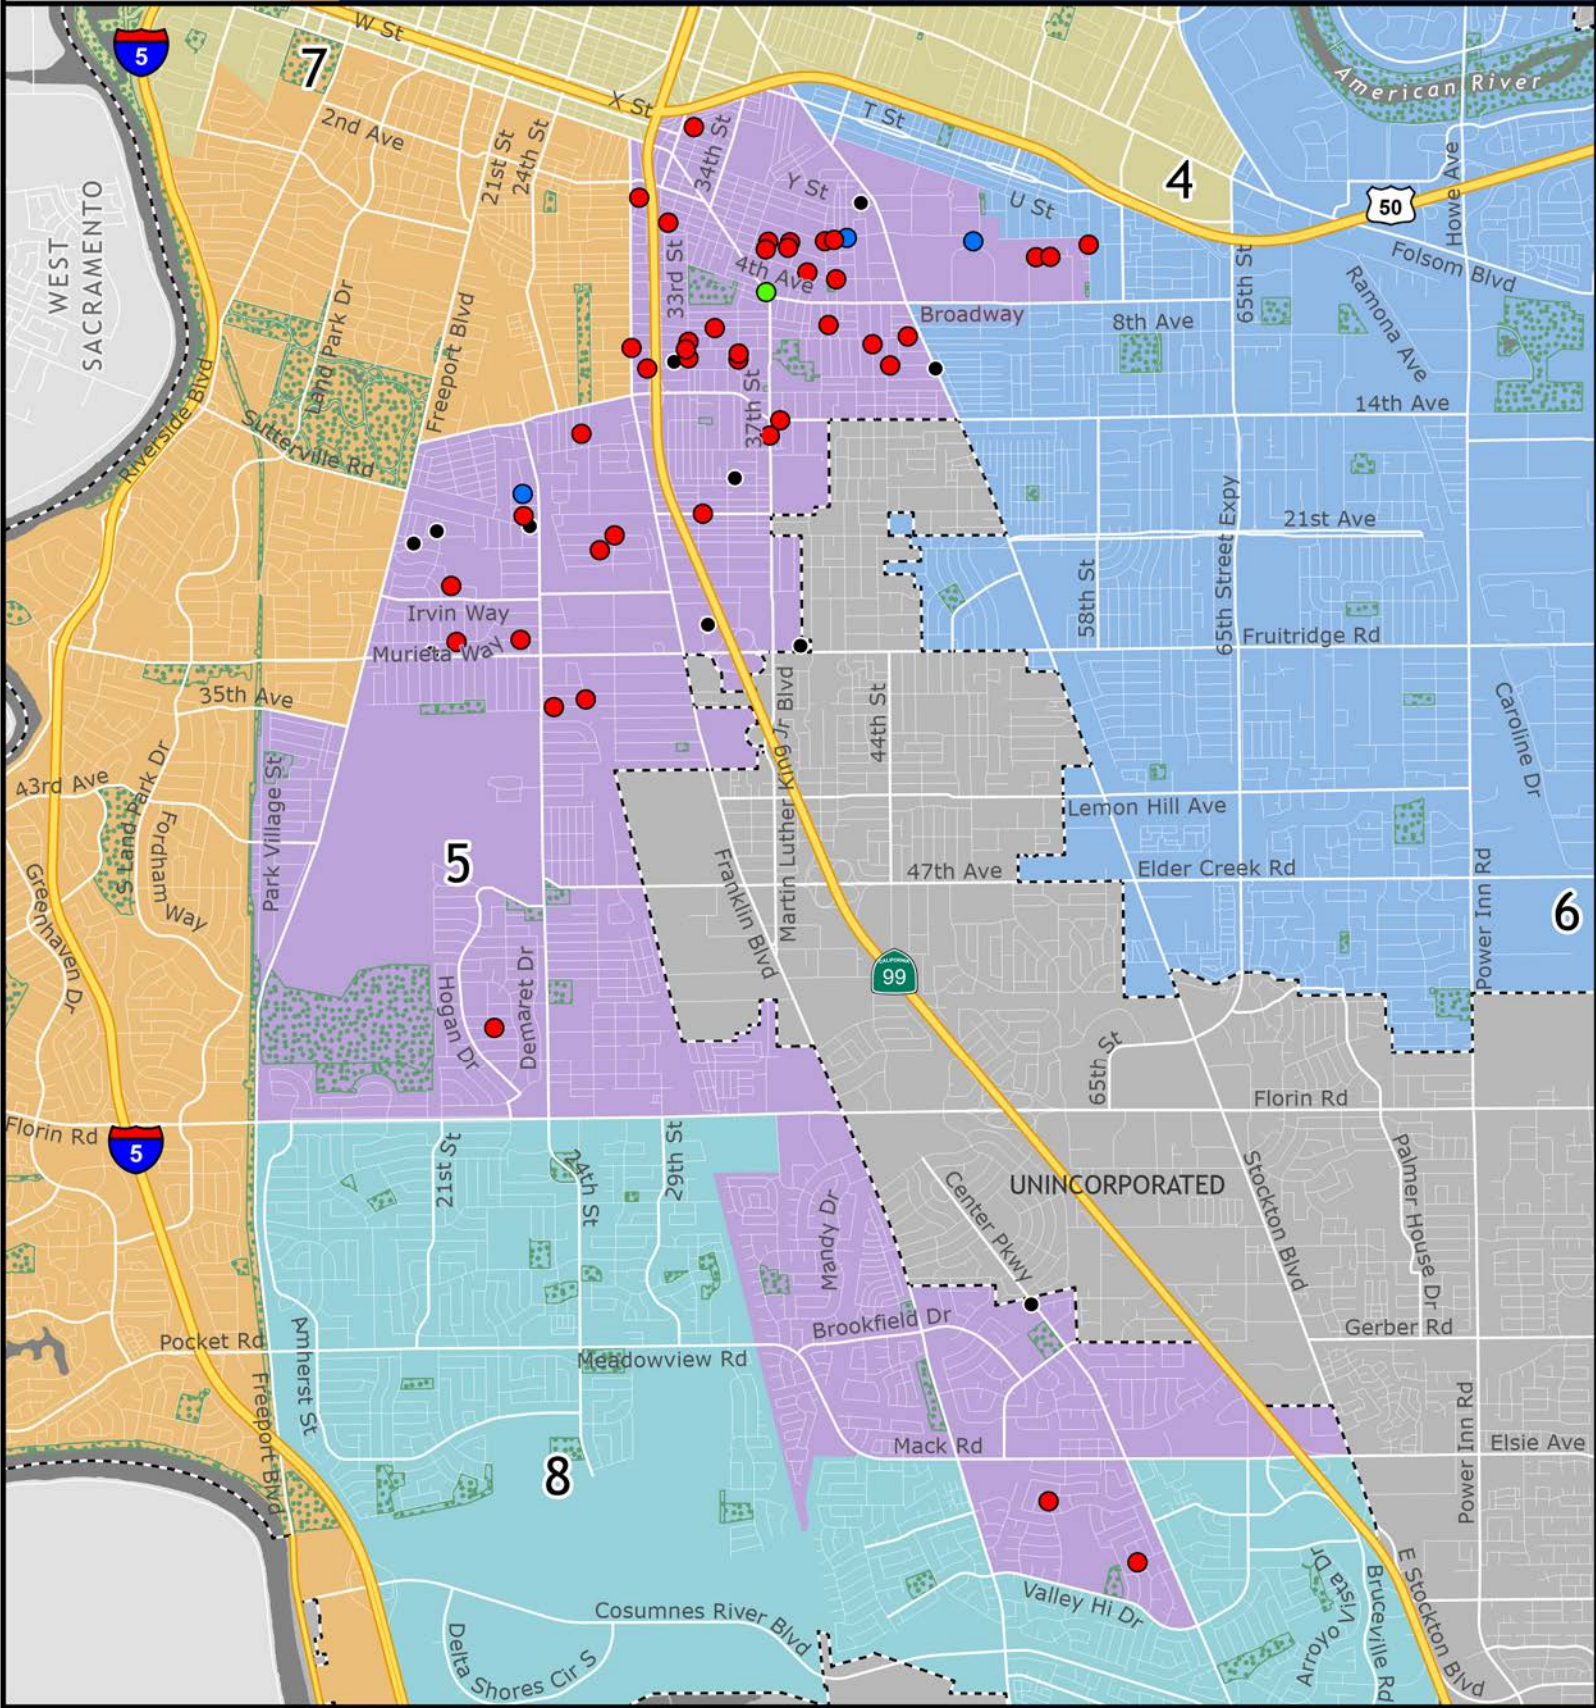

Air Quality Monitoring Pilot

Sensors Deployed in District 5

Sensor Locations (City funded pilot)

- Business (3)
- Residence (41)
- School (1)
- Other Purple Air Sensor** (11)
- City of Sacramento Boundary
- Unincorporated (Sacramento County)

* Sensor inactive due to damage. Replacement sensors were sent to the locations.

** not part of the city funded pilot program

Map Date:
October 10, 2024