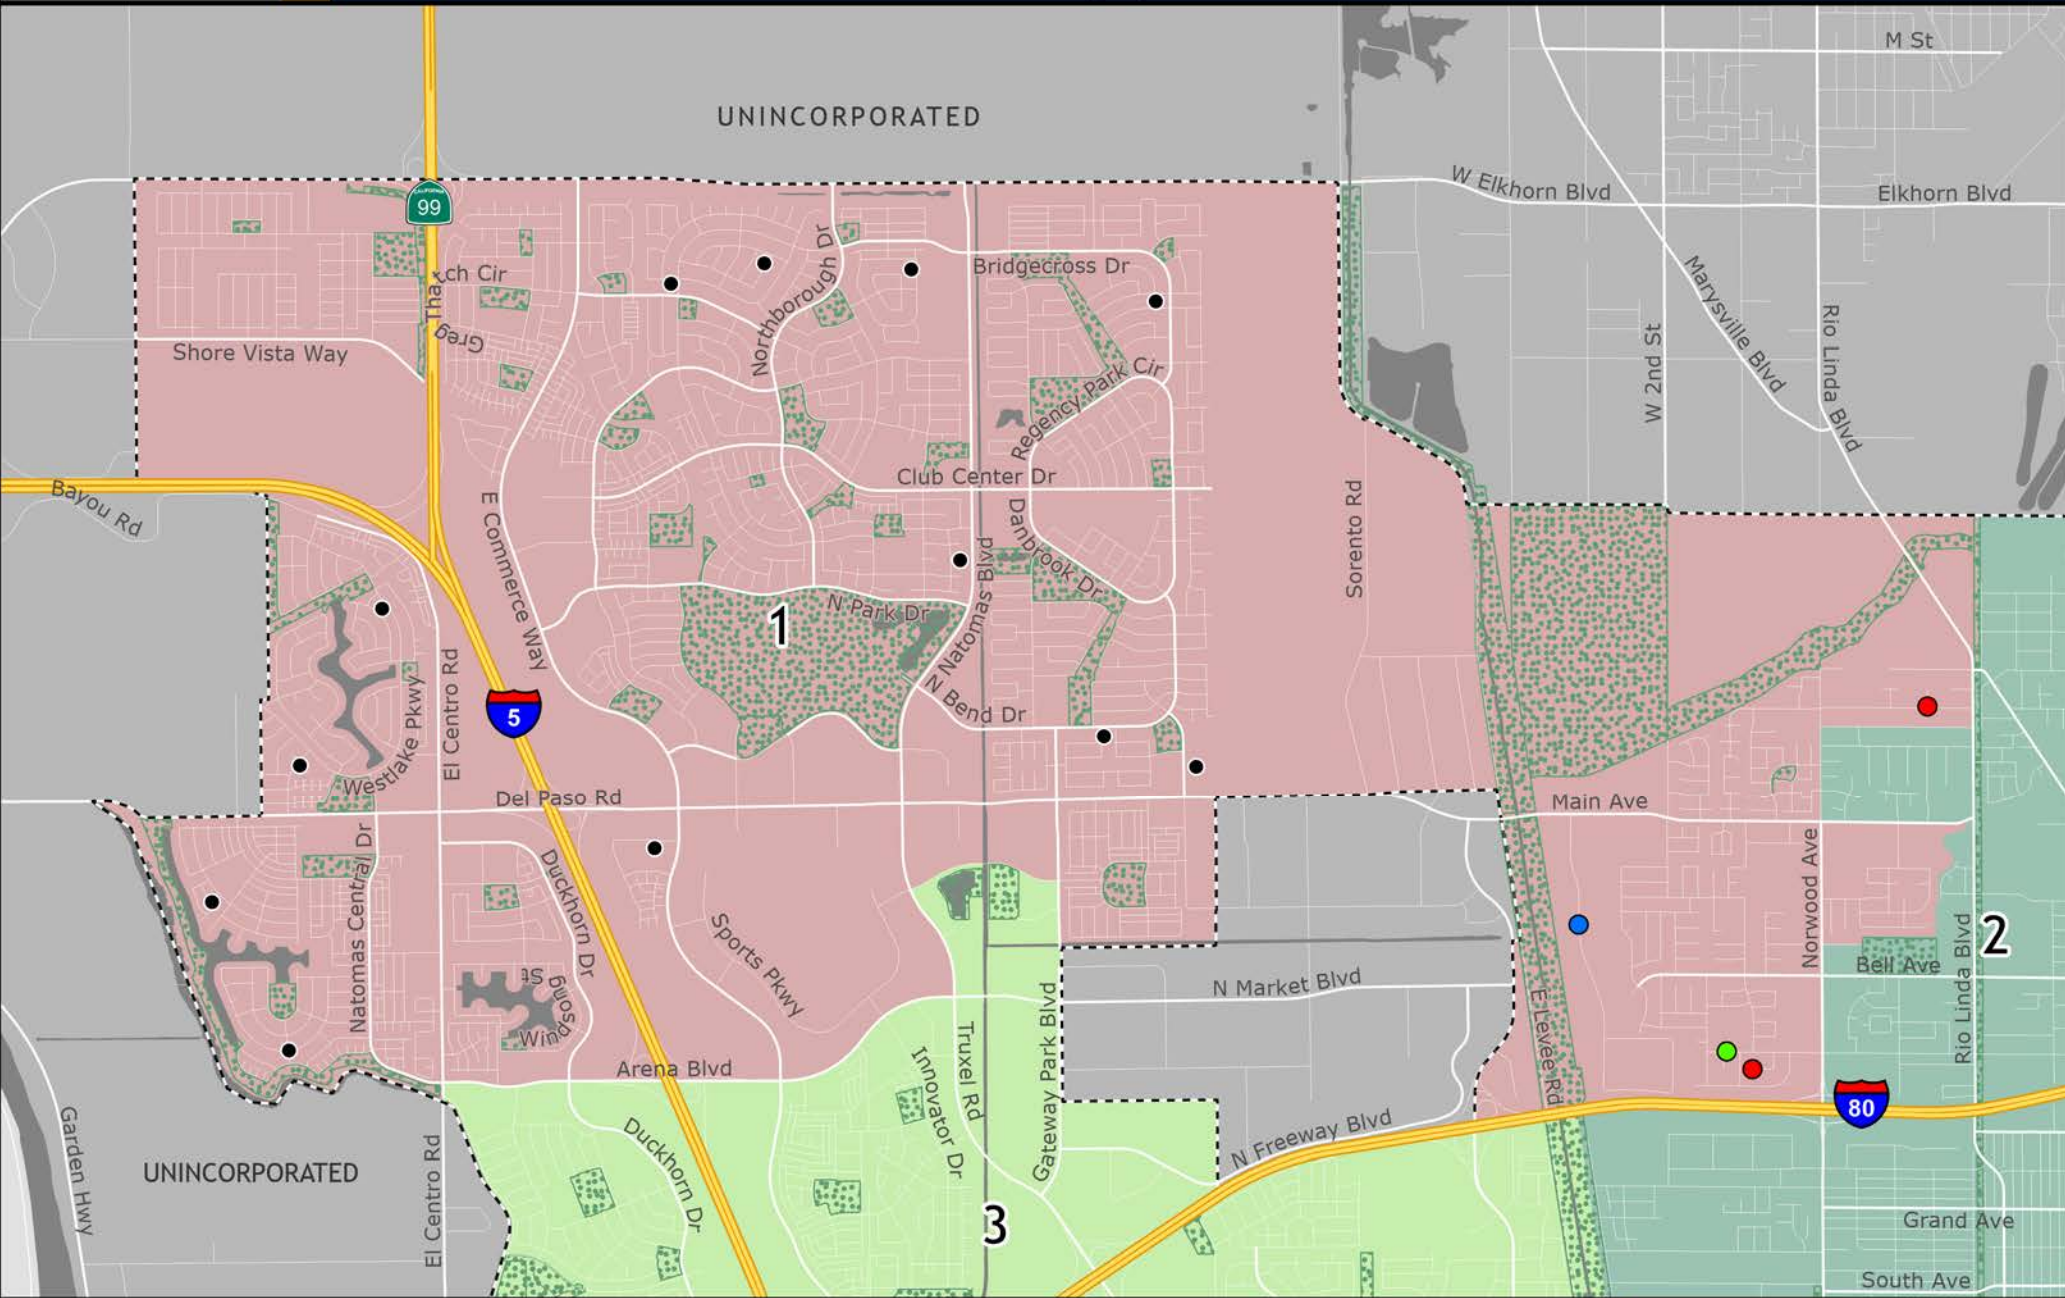

Air Quality Monitoring Pilot

Sensors Deployed in District I

Sensor Locations (City funded pilot)

- Business (1)
- Residence (2)
- School (1)
- Other Purple Air Sensor** (12)

- City of Sacramento Boundary
- Unincorporated (Sacramento County)

**not part of the city funded pilot program

Map Date: October 10, 2024