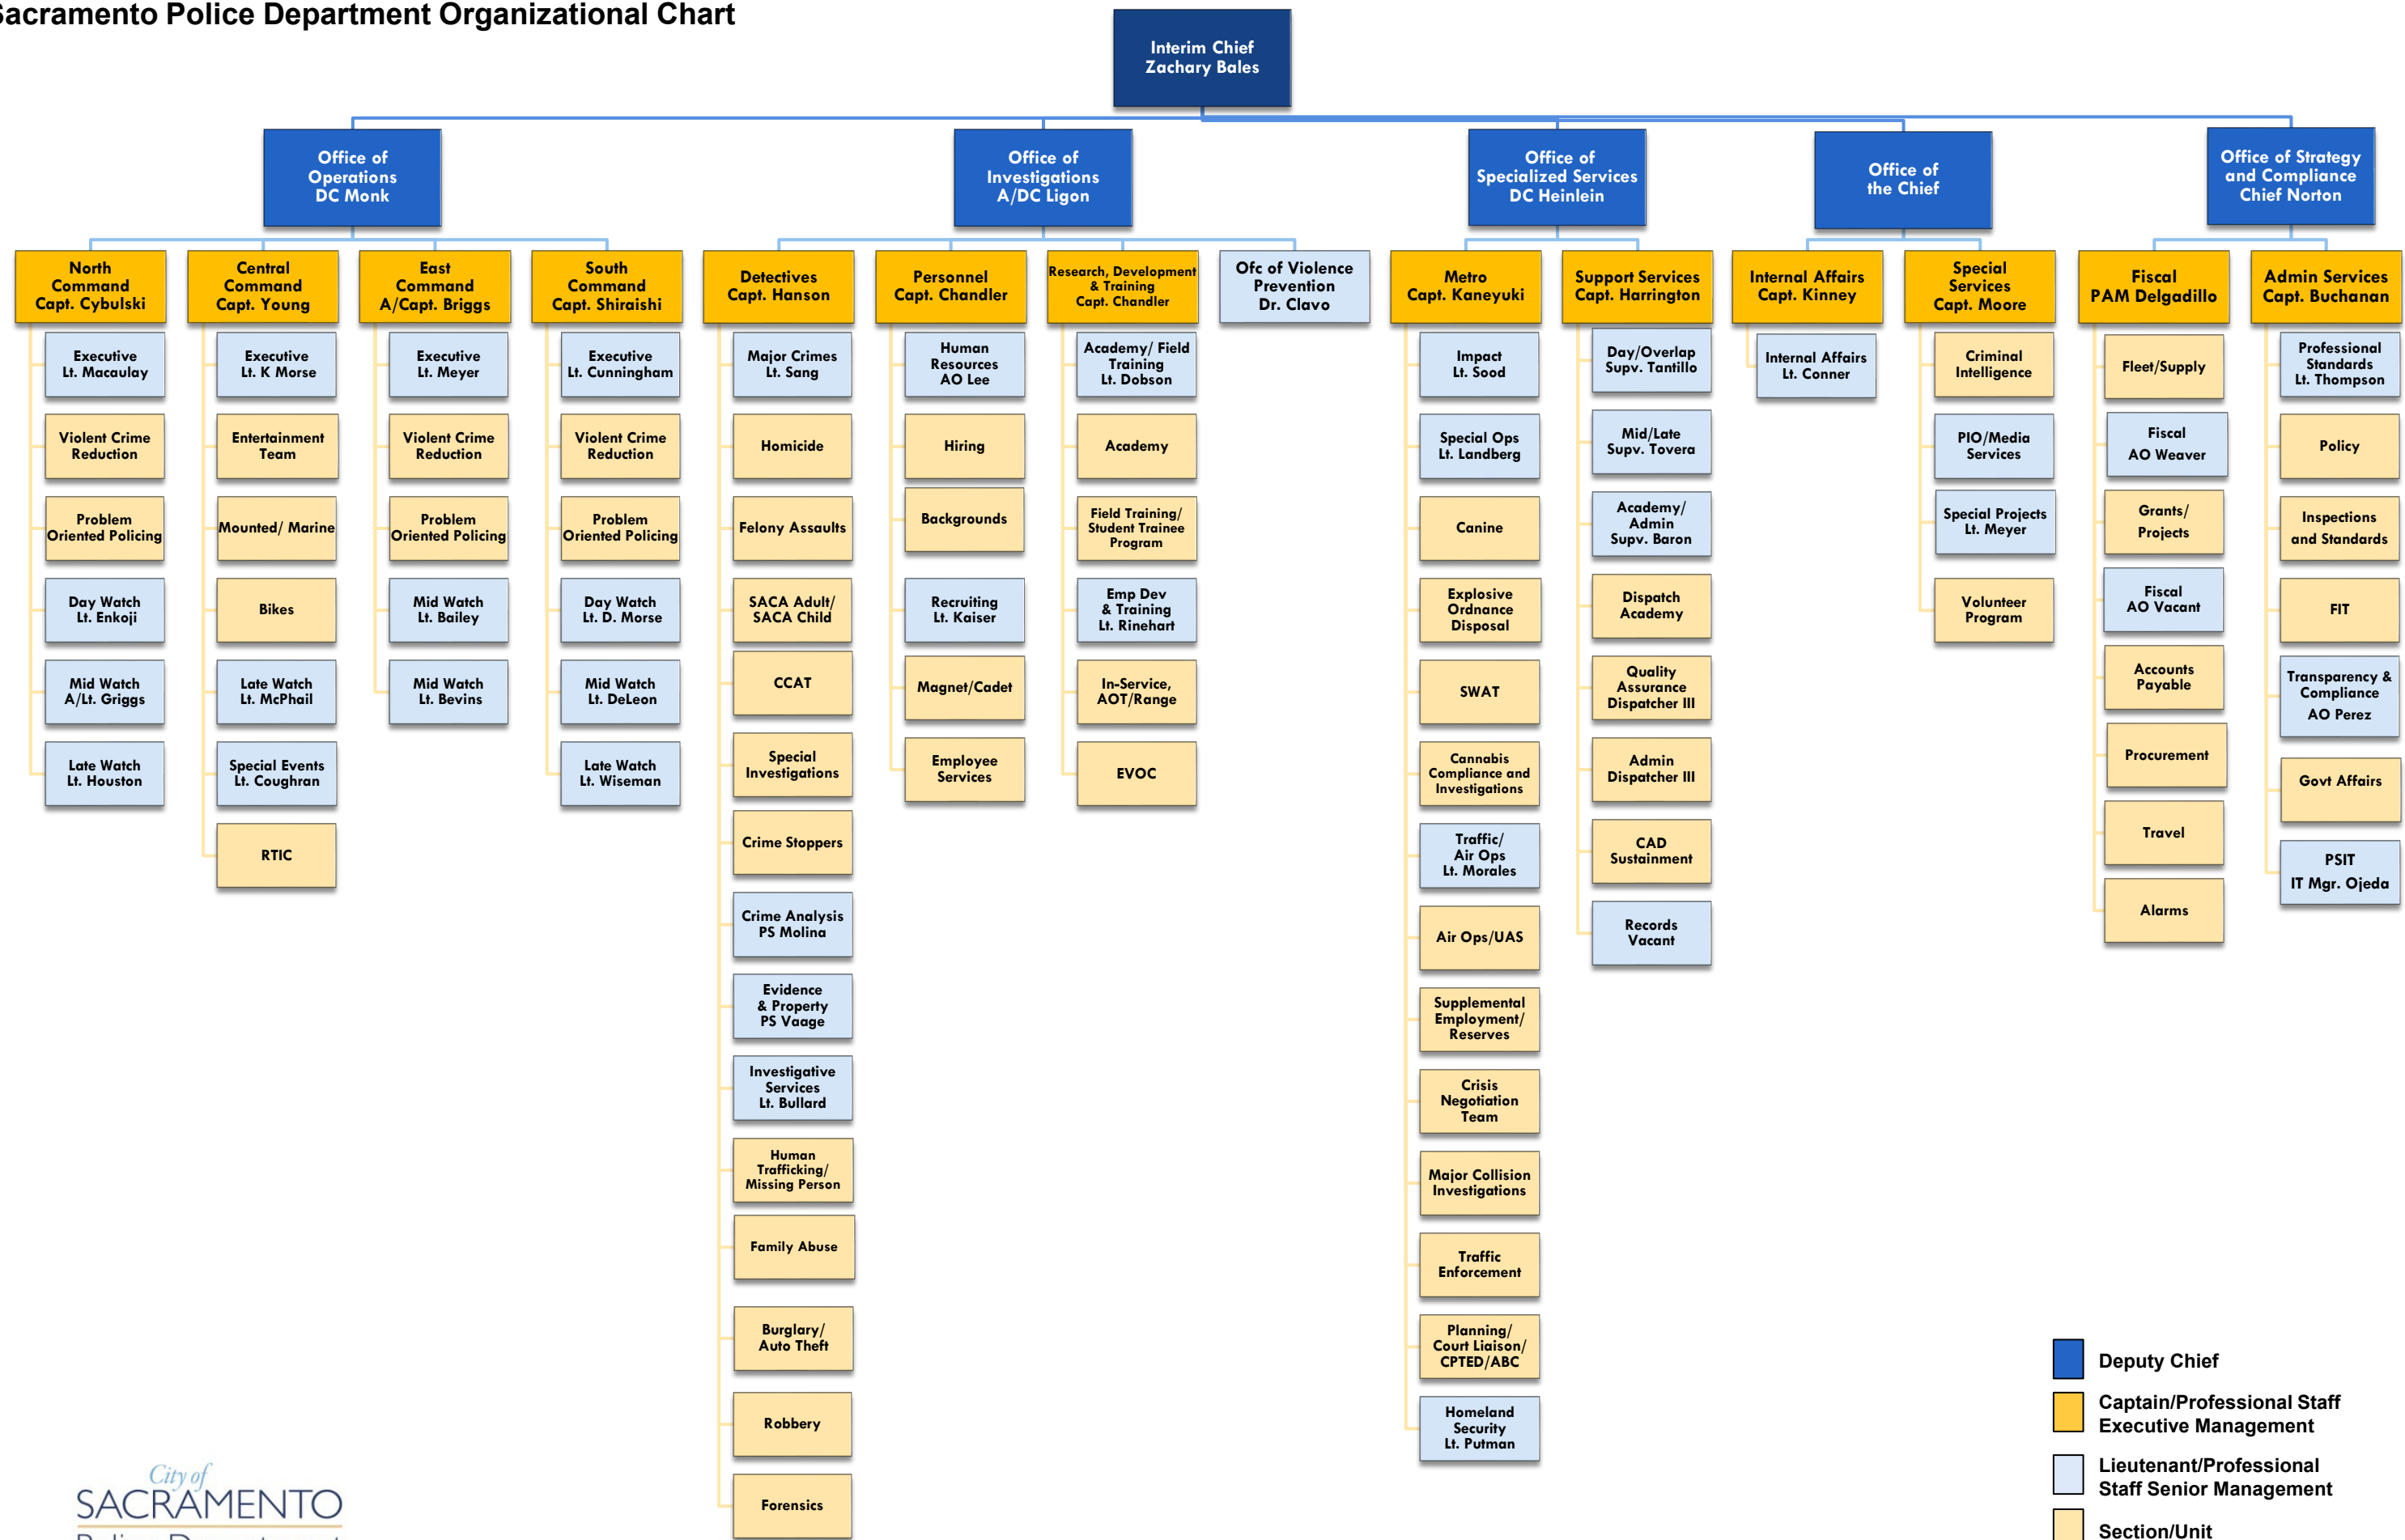

# Sacramento Police Department Organizational Chart

City of  
**SACRAMENTO**  
Police Department

- Deputy Chief
- Captain/Professional Staff Executive Management
- Lieutenant/Professional Staff Senior Management
- Section/Unit

Updated: May 16, 2026