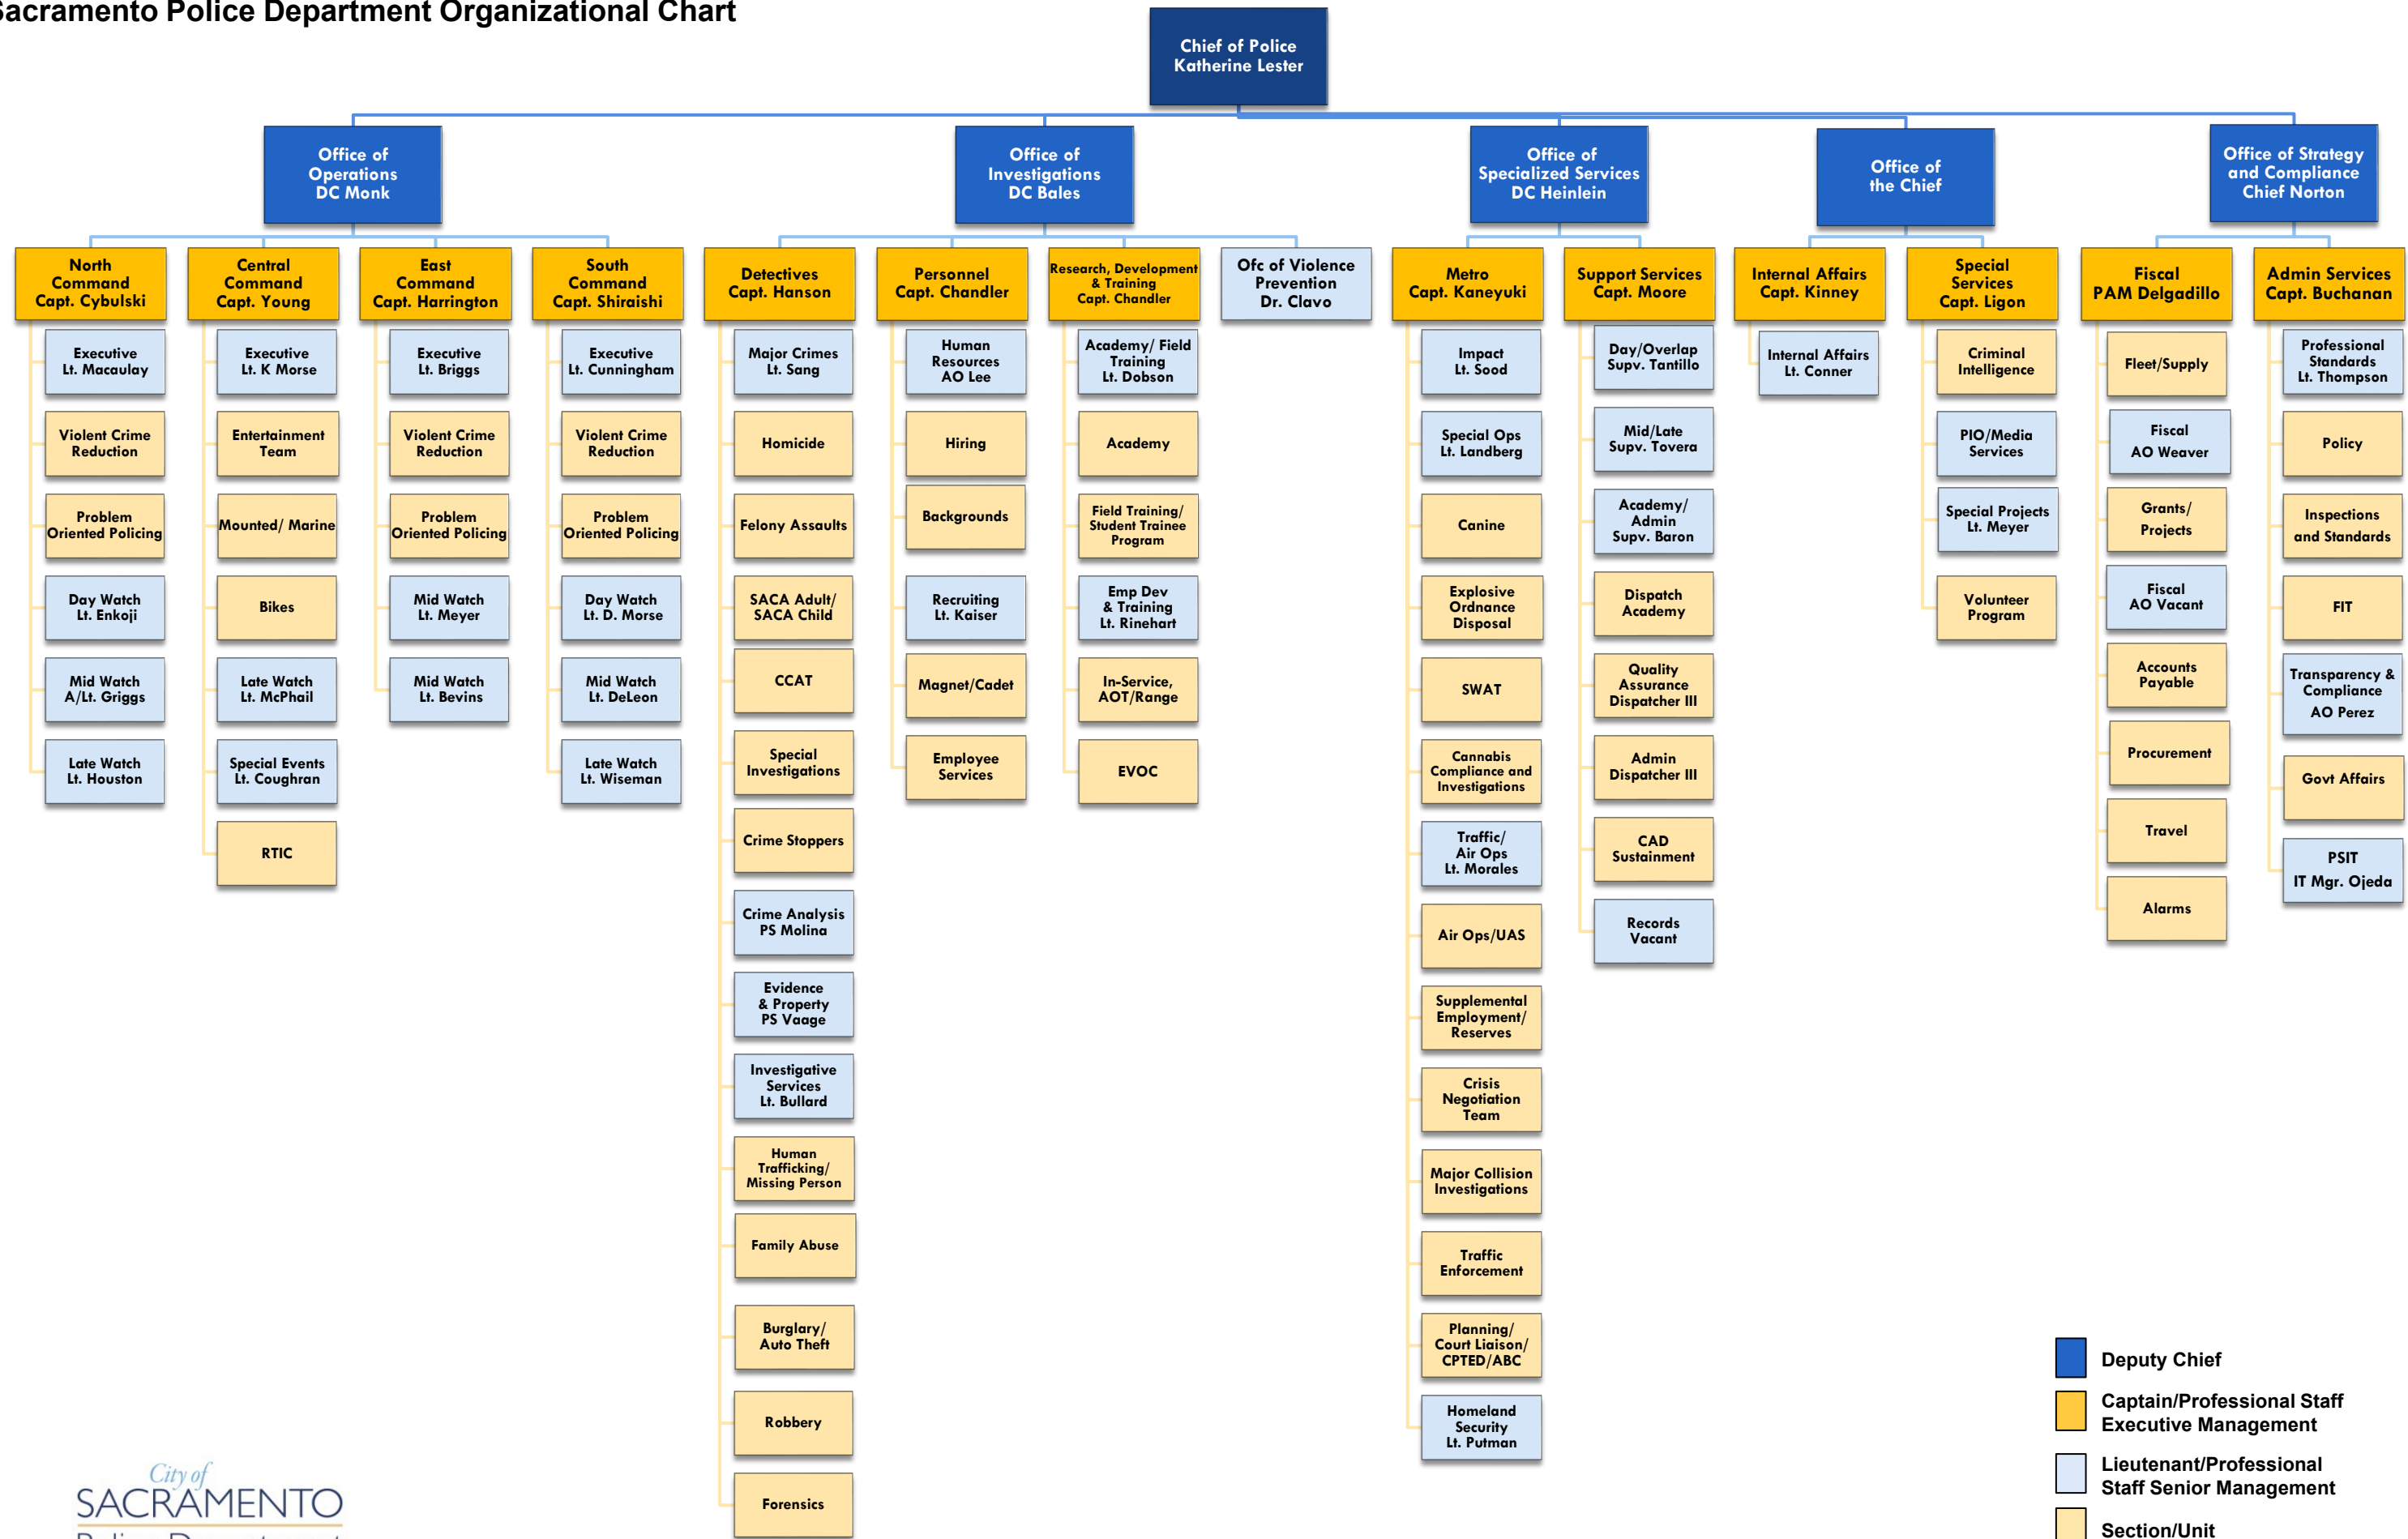

# Sacramento Police Department Organizational Chart

- Deputy Chief
- Captain/Professional Staff Executive Management
- Lieutenant/Professional Staff Senior Management
- Section/Unit