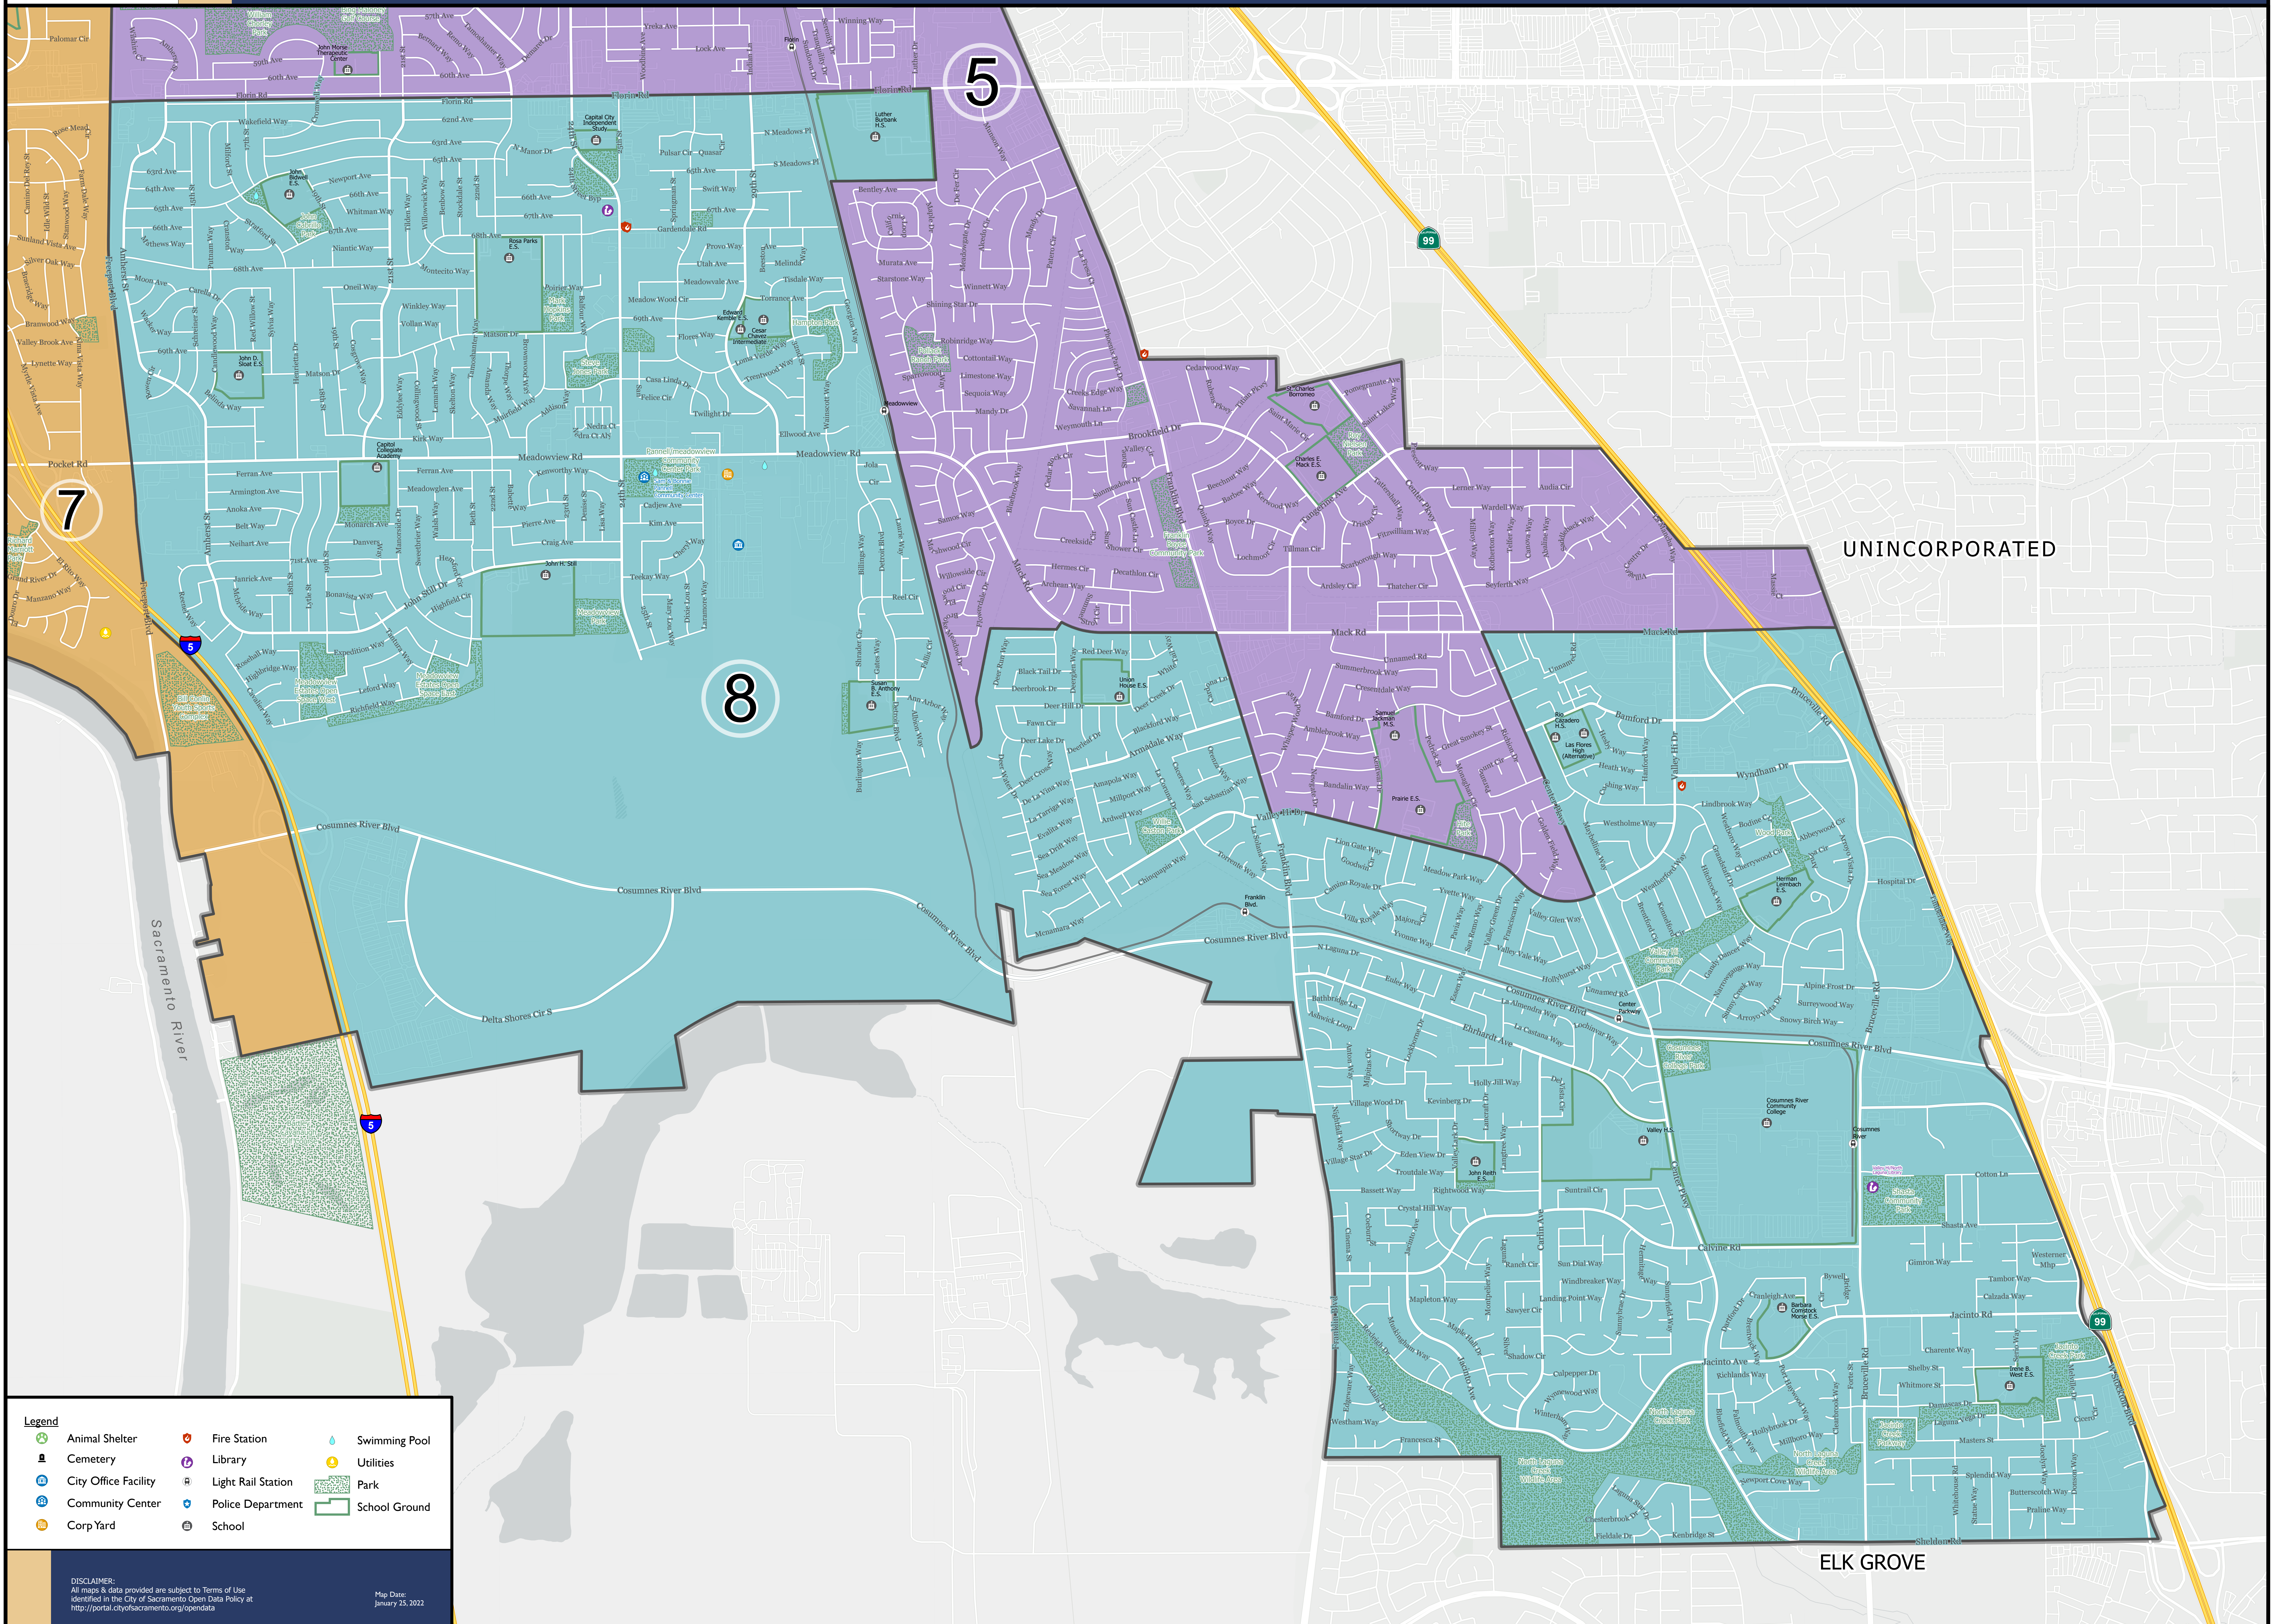

Sacramento City Council District 8

adopted by Sacramento Independent Redistricting Commission on December 16, 2021

UNINCORPORATED

ELK GROVE

Legend		
	Animal Shelter	
	Cemetery	
	City Office Facility	
	Community Center	
	Corp Yard	
	Fire Station	
	Light Rail Station	
	Police Department	

Map Date:
January 25, 2022