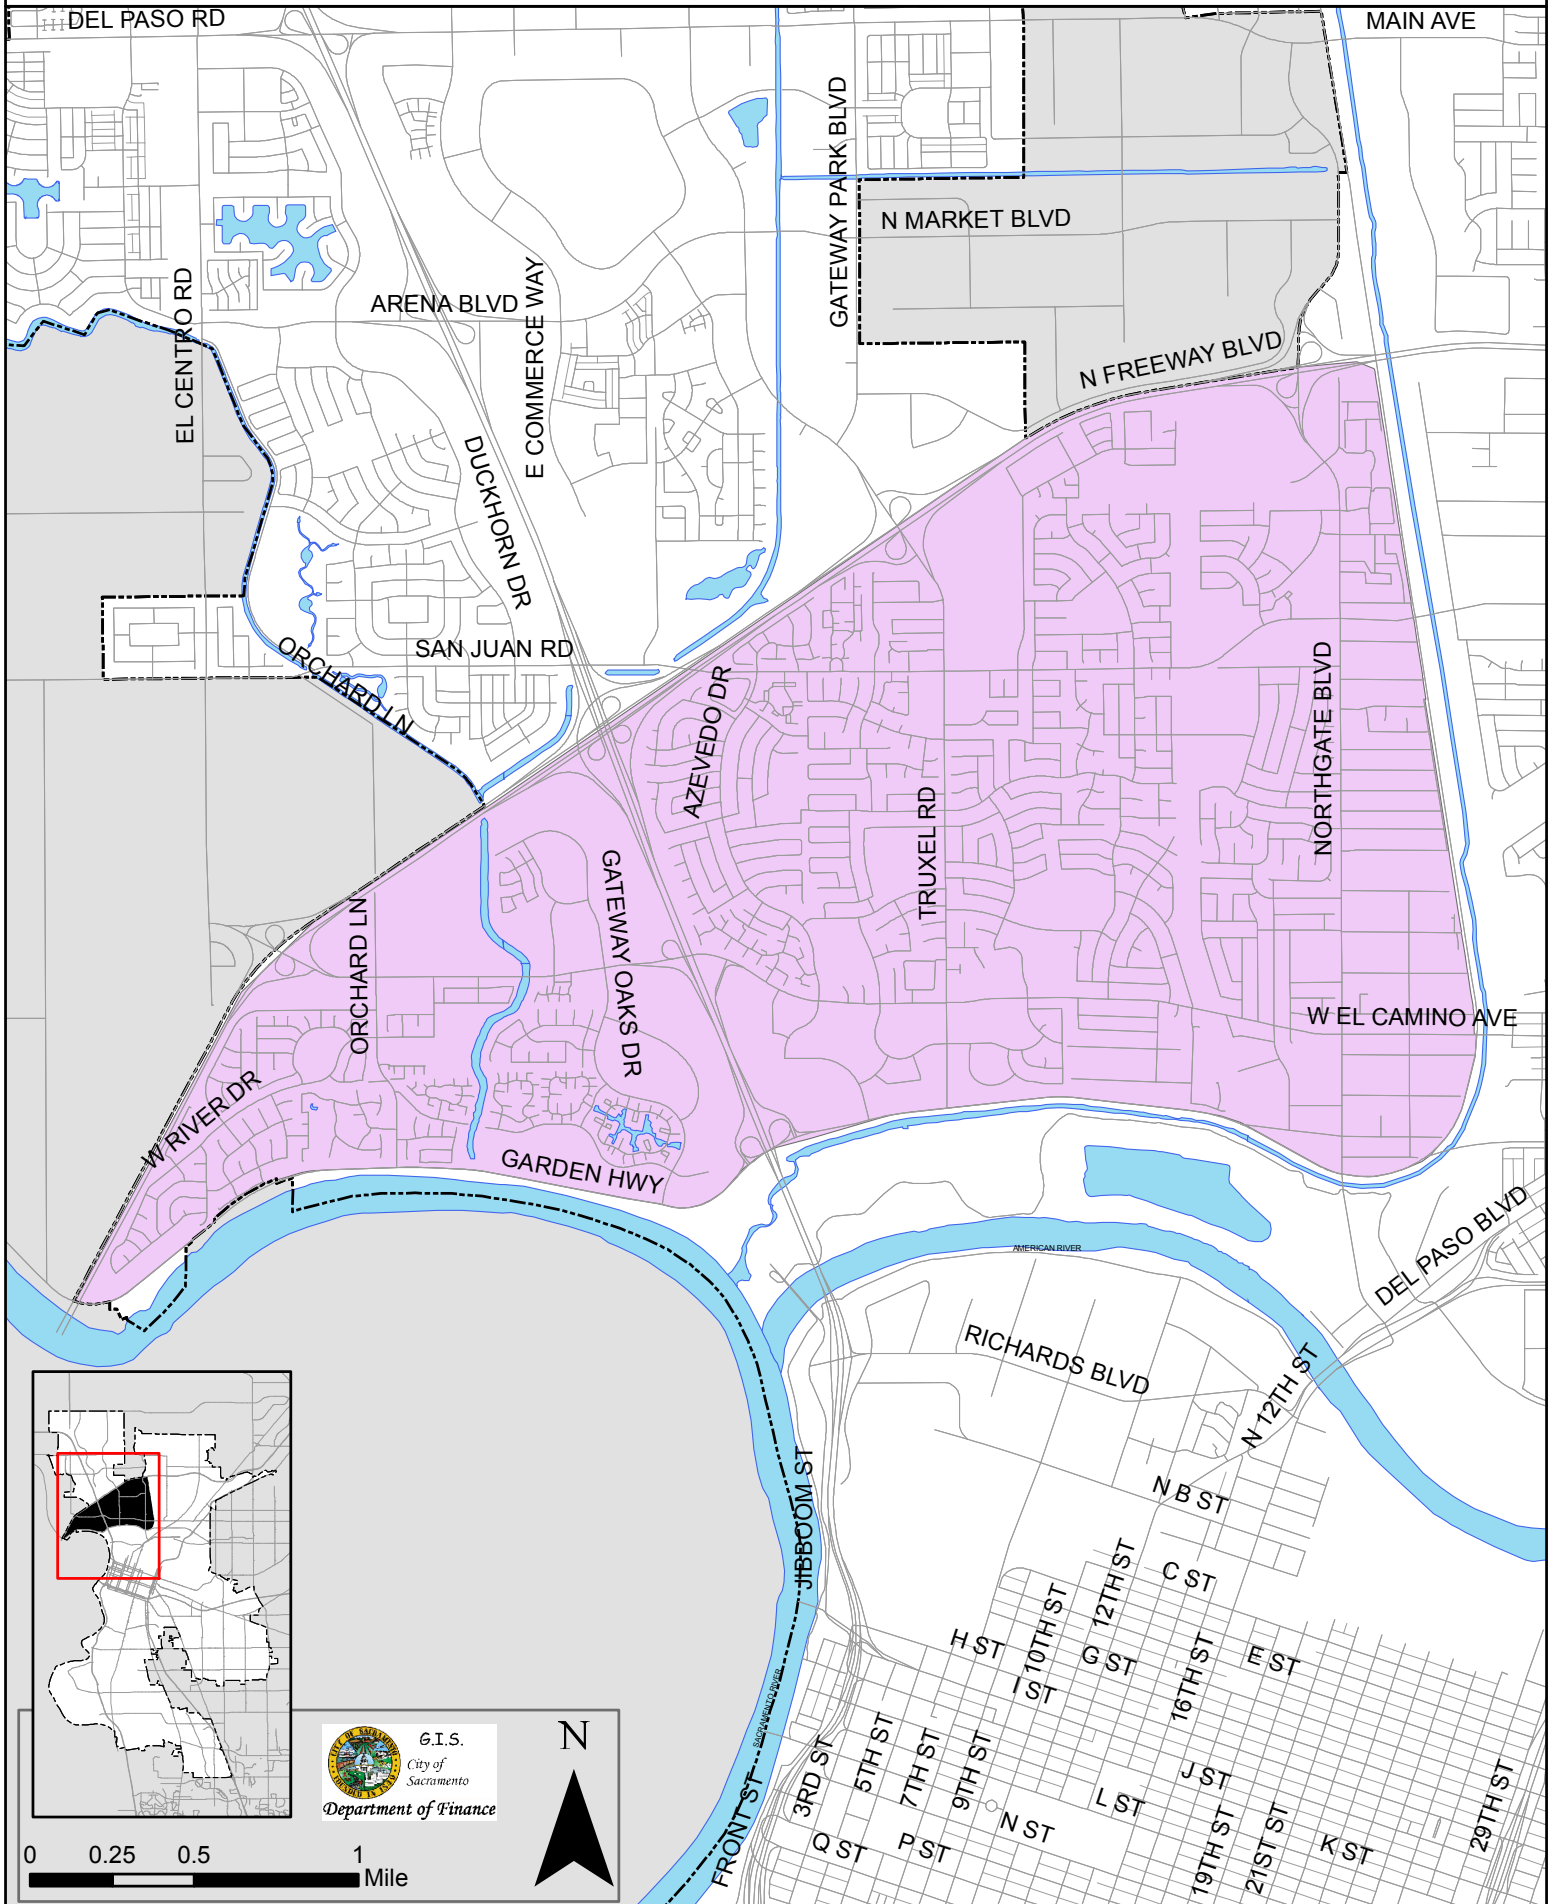

South Natomas FBA District

G.I.S.
City of
Sacramento
Department of Finance

N

0 0.25 0.5 1
Mile