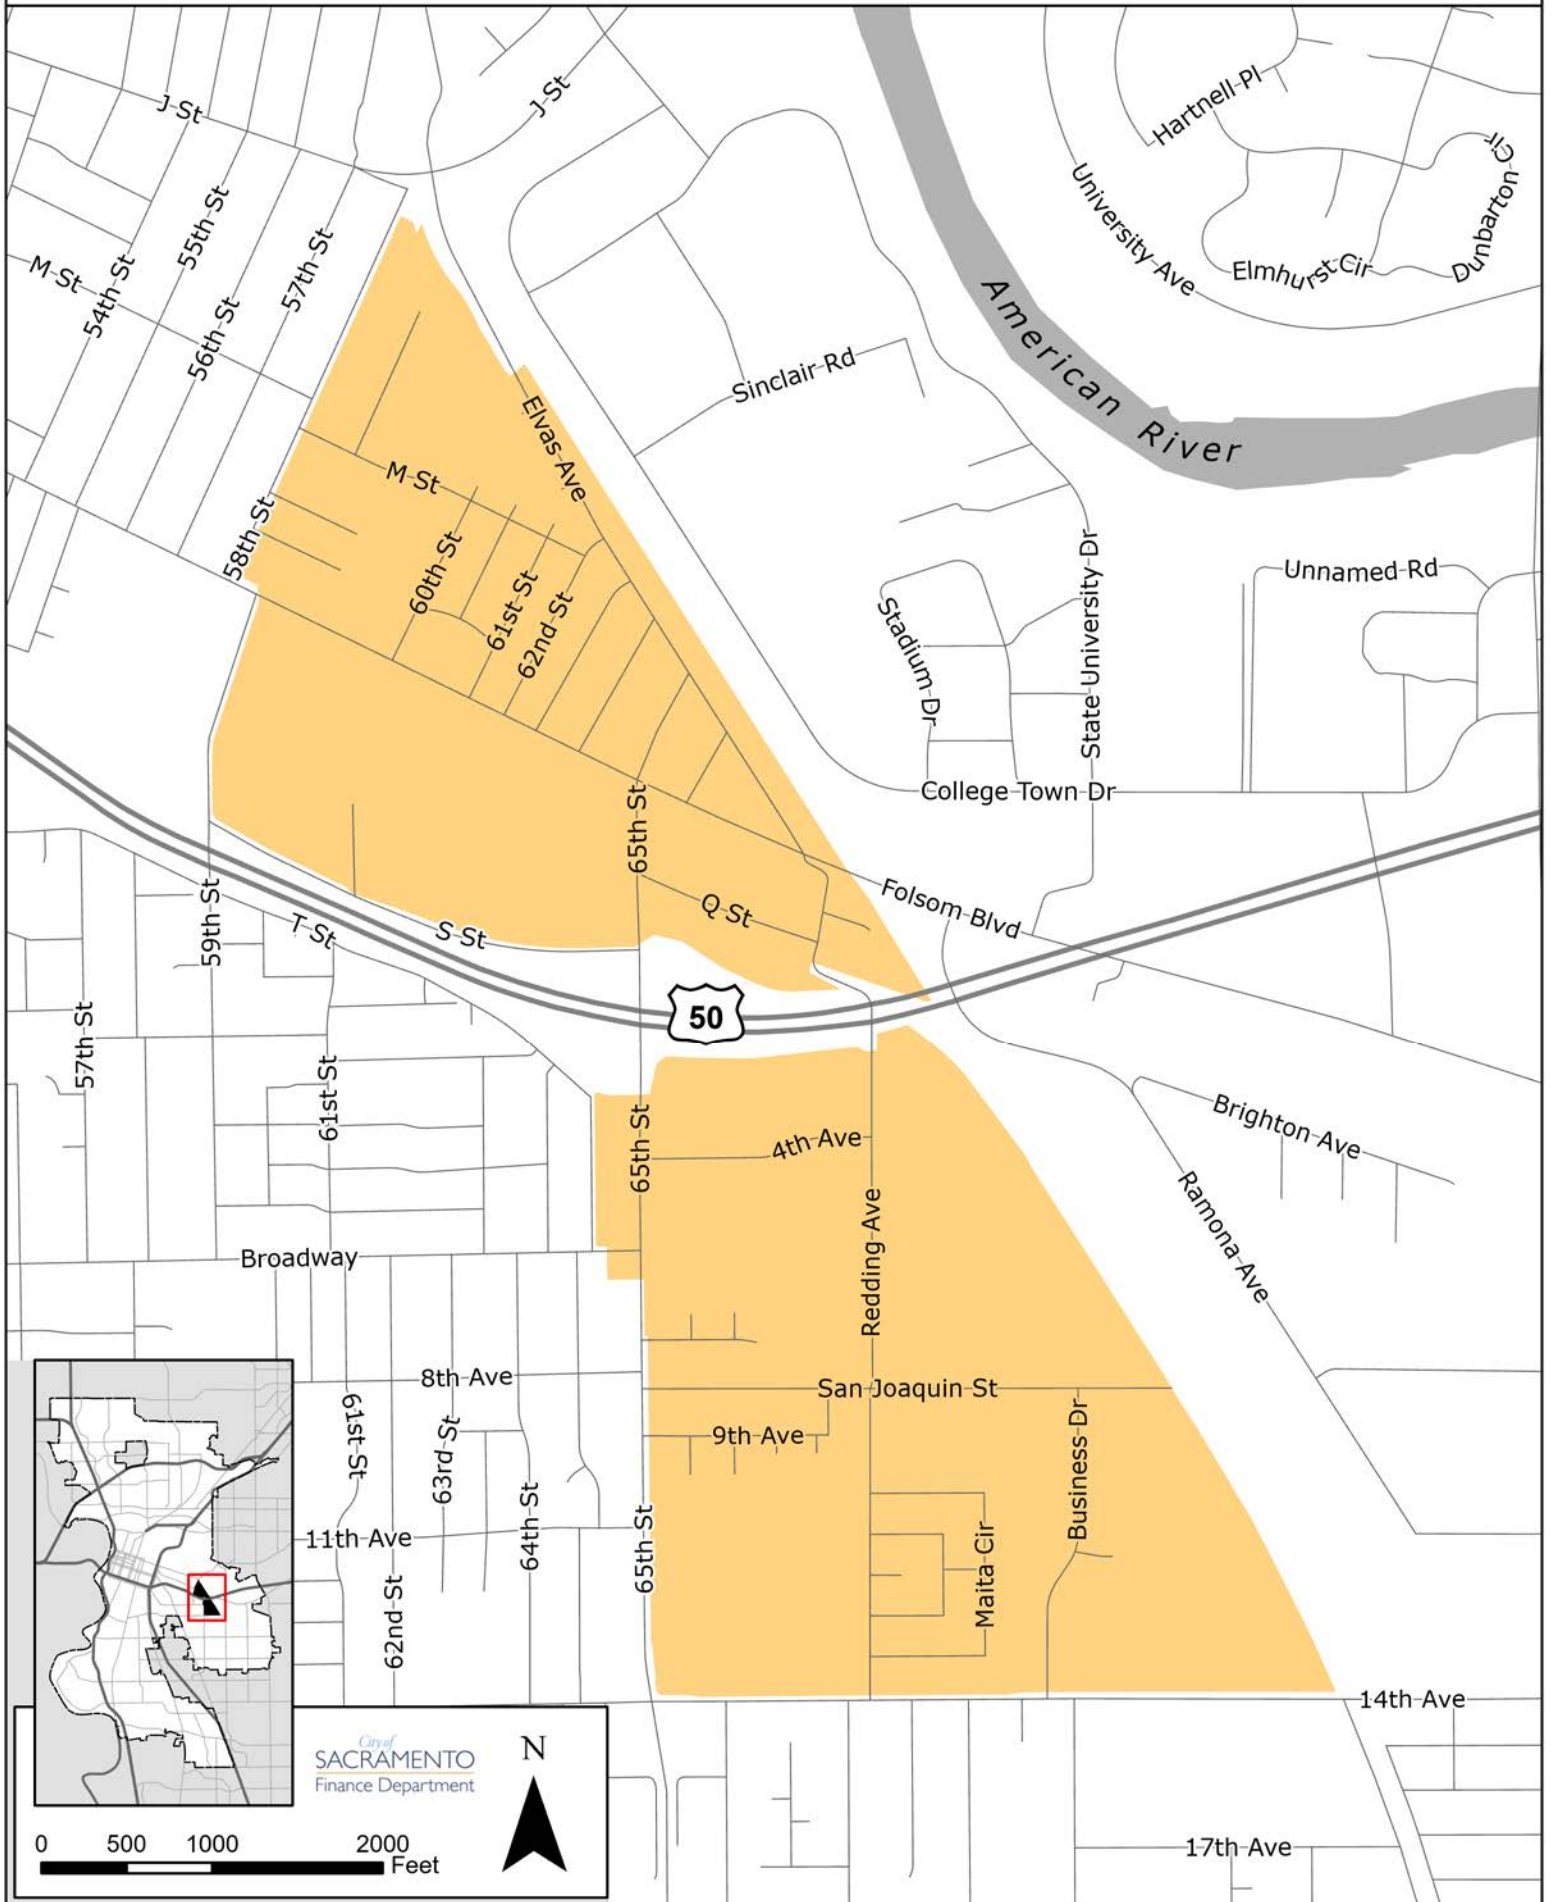

65th Street Area Fee District

City of SACRAMENTO
Finance Department

0 500 1000 2000 Feet