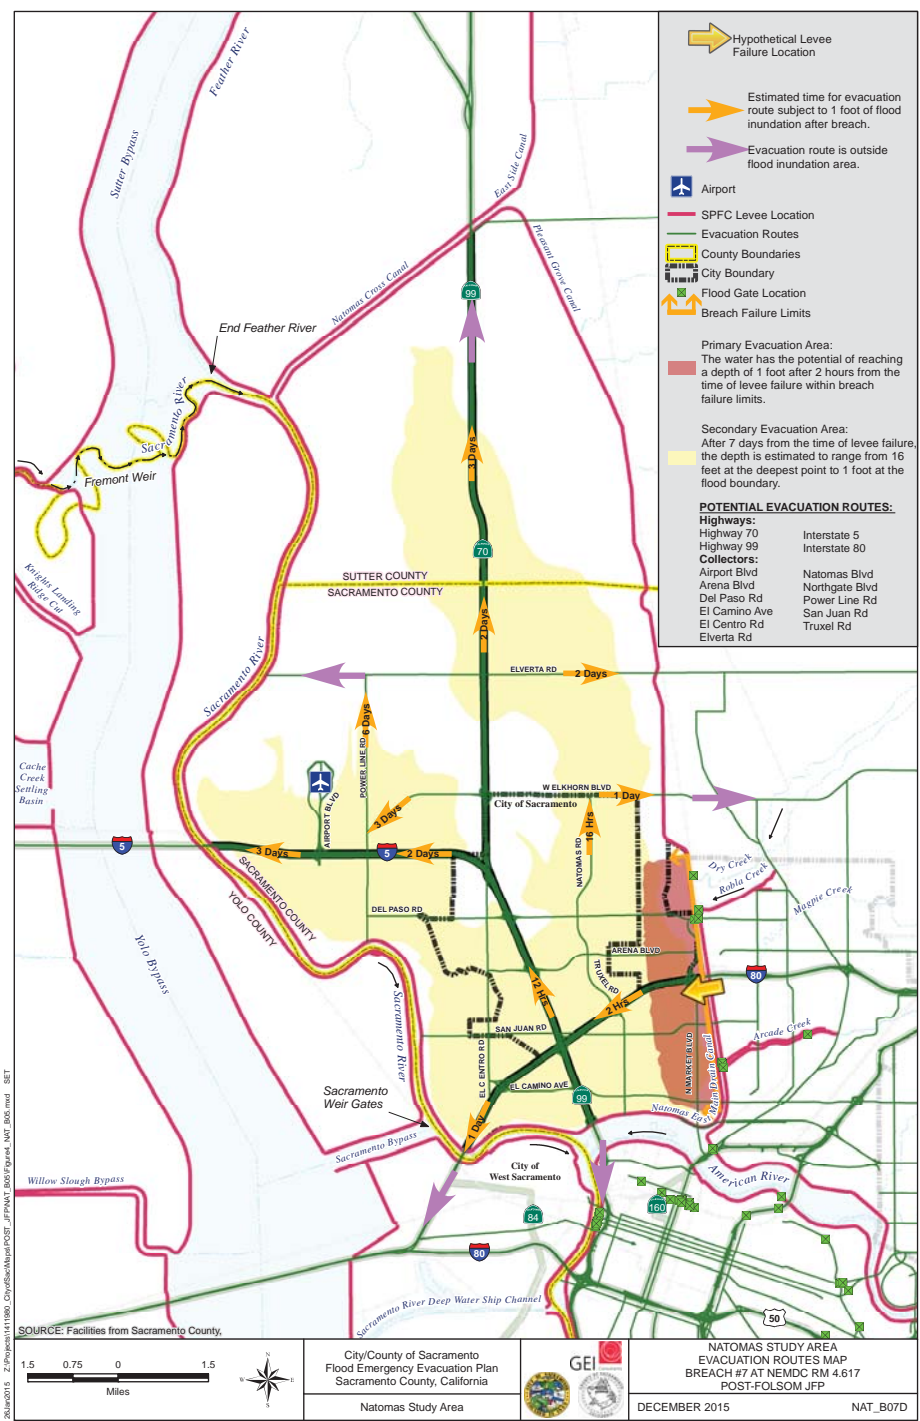

MAXIMUM FLOOD DEPTH MAP

TIME CONTOURS IN HOURS TO APPROXIMATE DEPTH OF ONE FOOT

FLOOD INUNDATION TIME IN HOURS FOR EVACUATION ROUTES

RECOMMENDED EVACUATION ROUTES