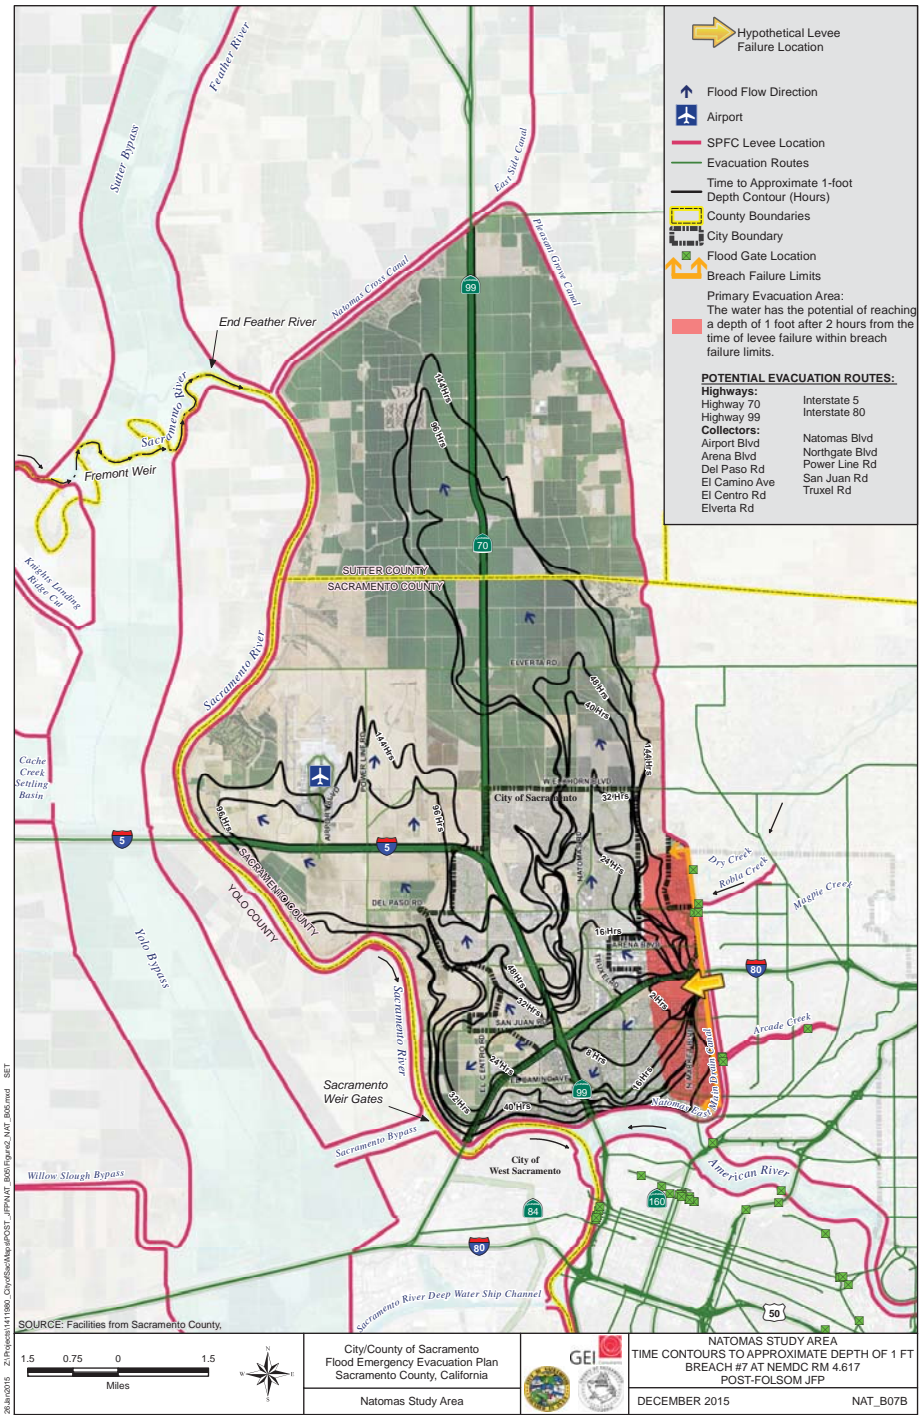

MAXIMUM FLOOD DEPTH MAP

TIME CONTOURS IN HOURS TO APPROXIMATE DEPTH OF ONE FOOT

FLOOD INUNDATION TIME IN HOURS FOR EVACUATION ROUTES

RECOMMENDED EVACUATION ROUTES