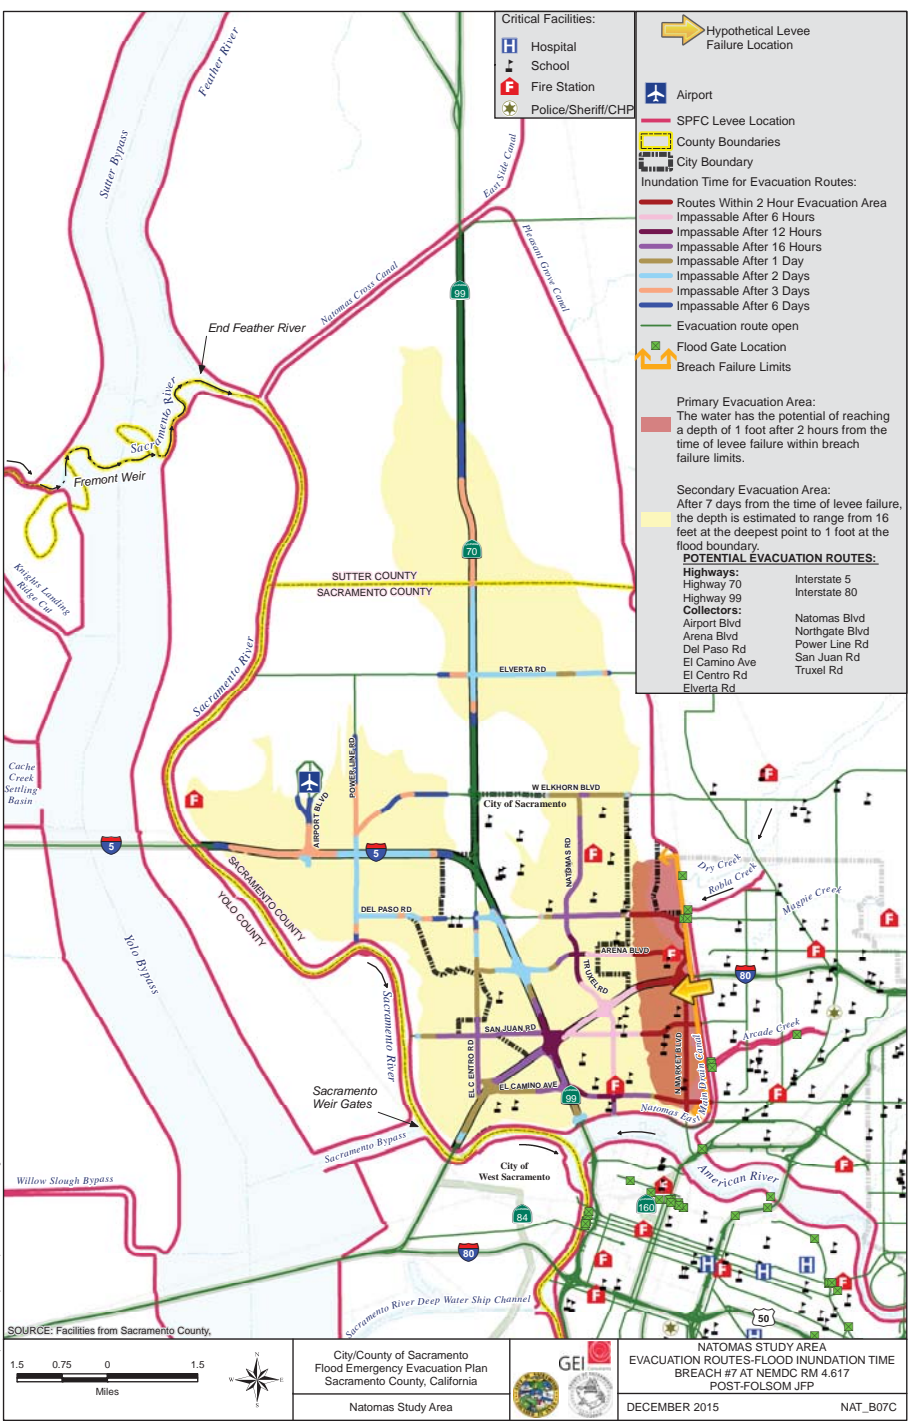

MAXIMUM FLOOD DEPTH MAP

TIME CONTOURS IN HOURS TO APPROXIMATE DEPTH OF ONE FOOT

FLOOD INUNDATION TIME IN HOURS FOR EVACUATION ROUTES

RECOMMENDED EVACUATION ROUTES