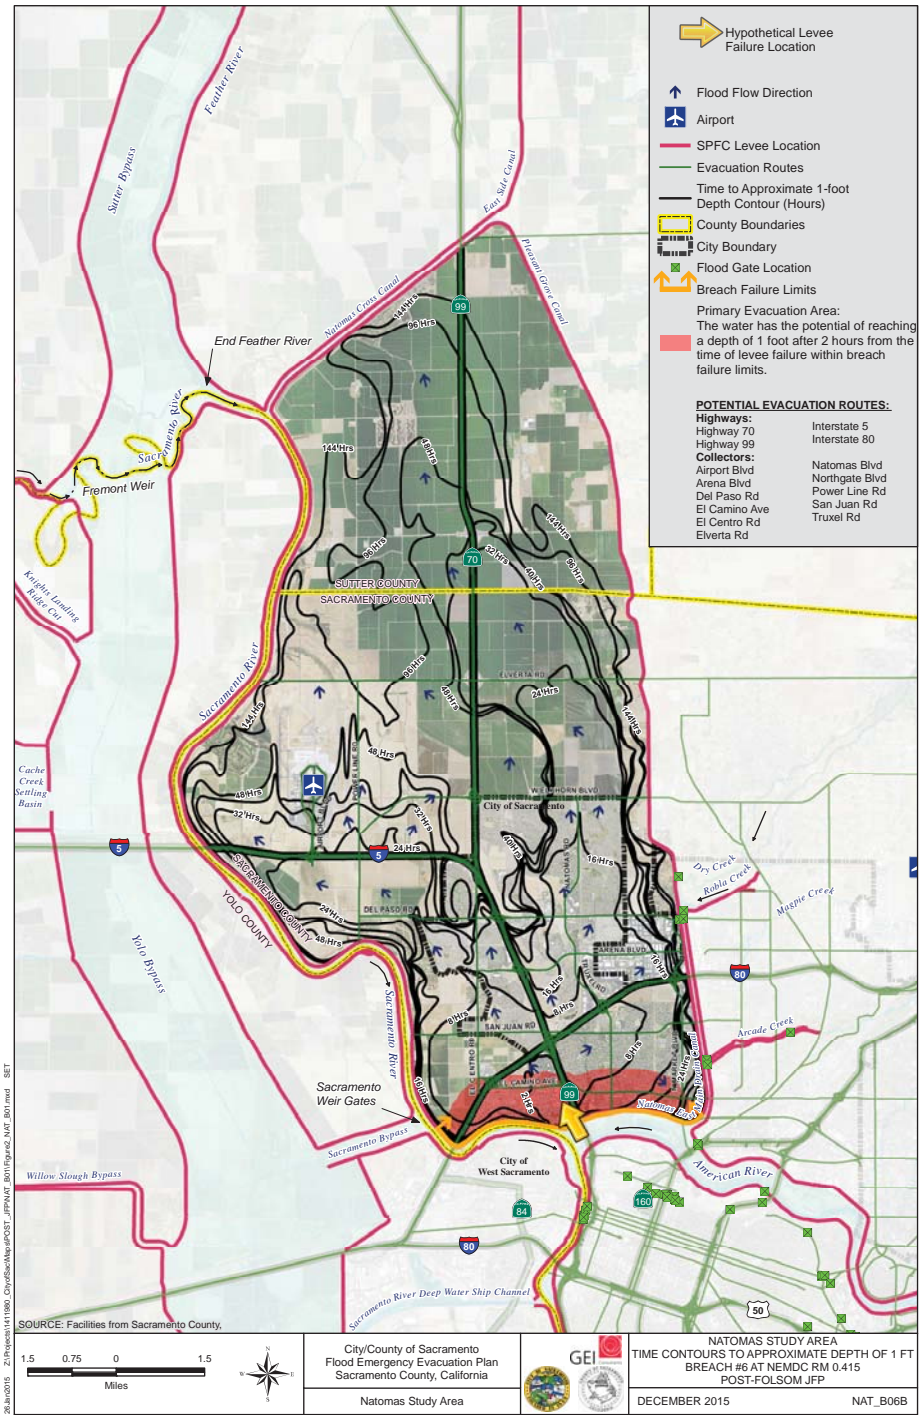

MAXIMUM FLOOD DEPTH MAP

TIME CONTOURS IN HOURS TO APPROXIMATE DEPTH OF ONE FOOT

FLOOD INUNDATION TIME IN HOURS FOR EVACUATION ROUTES

RECOMMENDED EVACUATION ROUTES