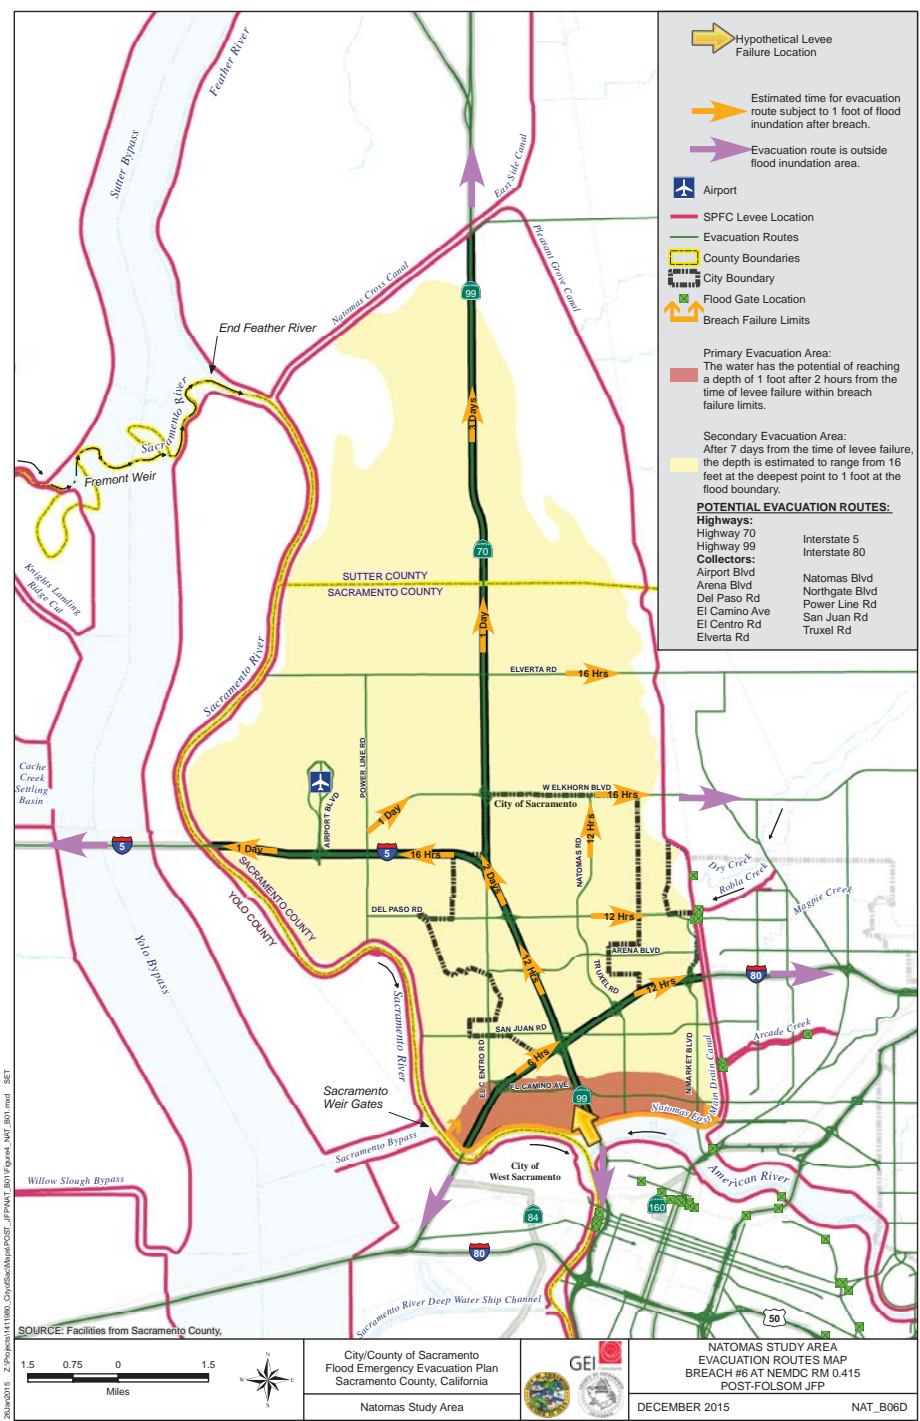

MAXIMUM FLOOD DEPTH MAP

TIME CONTOURS IN HOURS TO APPROXIMATE DEPTH OF ONE FOOT

FLOOD INUNDATION TIME IN HOURS FOR EVACUATION ROUTES

RECOMMENDED EVACUATION ROUTES