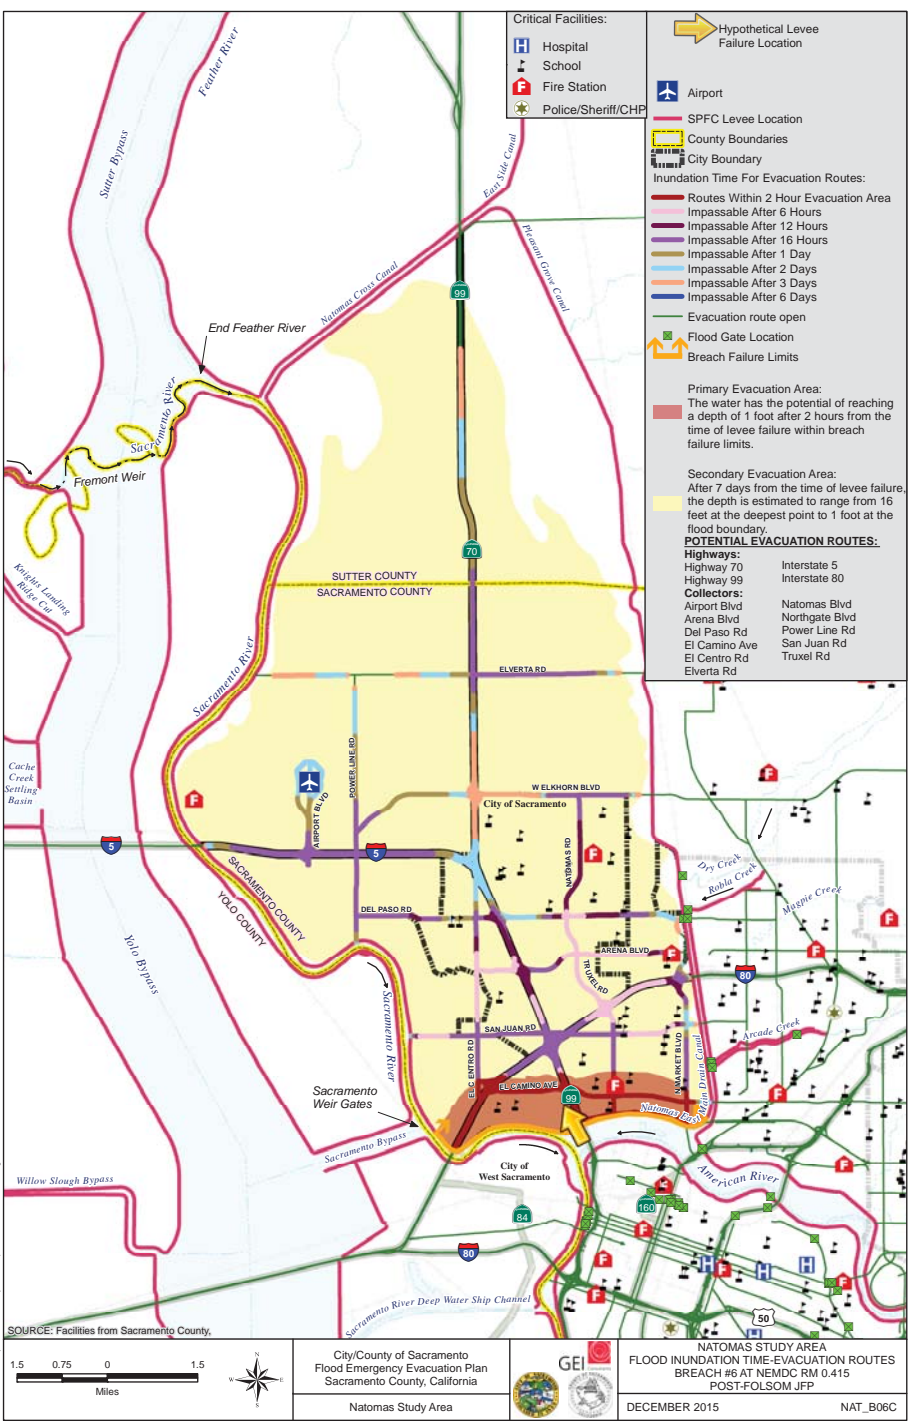

MAXIMUM FLOOD DEPTH MAP

TIME CONTOURS IN HOURS TO APPROXIMATE DEPTH OF ONE FOOT

FLOOD INUNDATION TIME IN HOURS FOR EVACUATION ROUTES

RECOMMENDED EVACUATION ROUTES