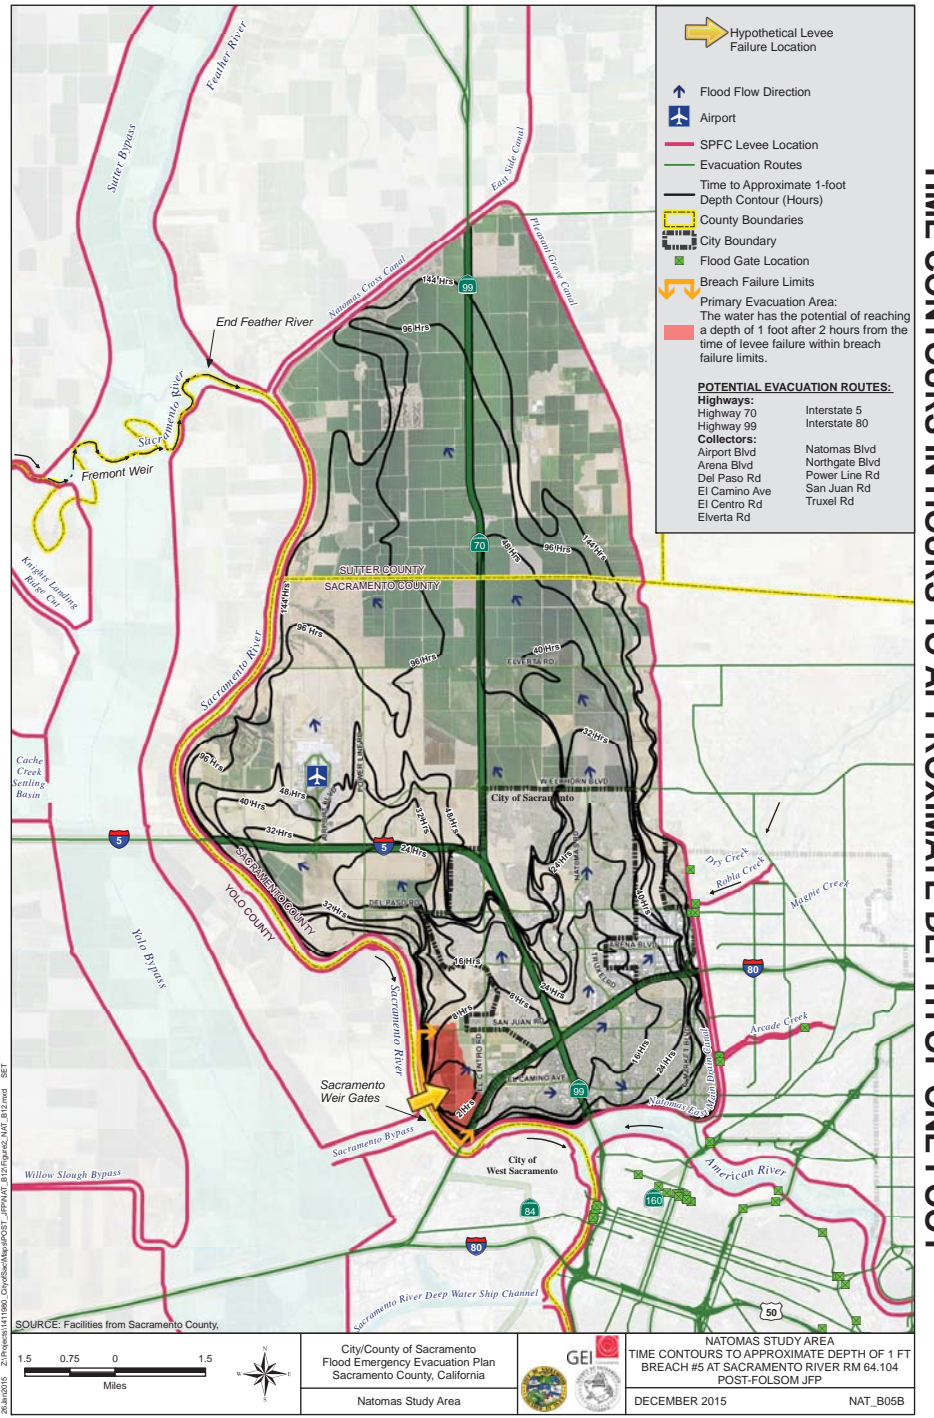

MAXIMUM FLOOD DEPTH MAP

TIME CONTOURS IN HOURS TO APPROXIMATE DEPTH OF ONE FOOT

FLOOD INUNDATION TIME IN HOURS FOR EVACUATION ROUTES

RECOMMENDED EVACUATION ROUTES