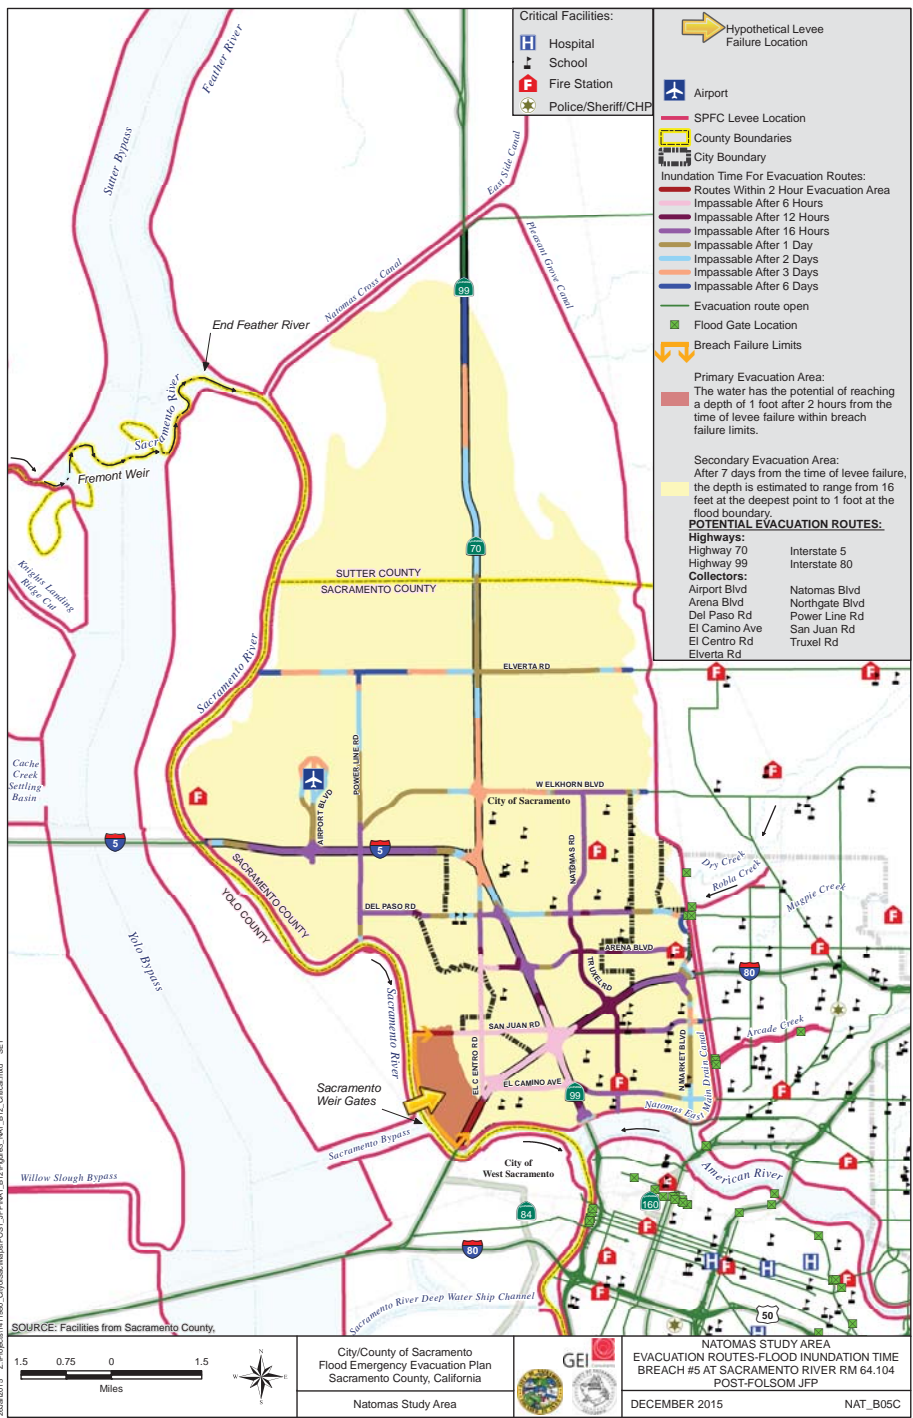

MAXIMUM FLOOD DEPTH MAP

TIME CONTOURS IN HOURS TO APPROXIMATE DEPTH OF ONE FOOT

FLOOD INUNDATION TIME IN HOURS FOR EVACUATION ROUTES

RECOMMENDED EVACUATION ROUTES