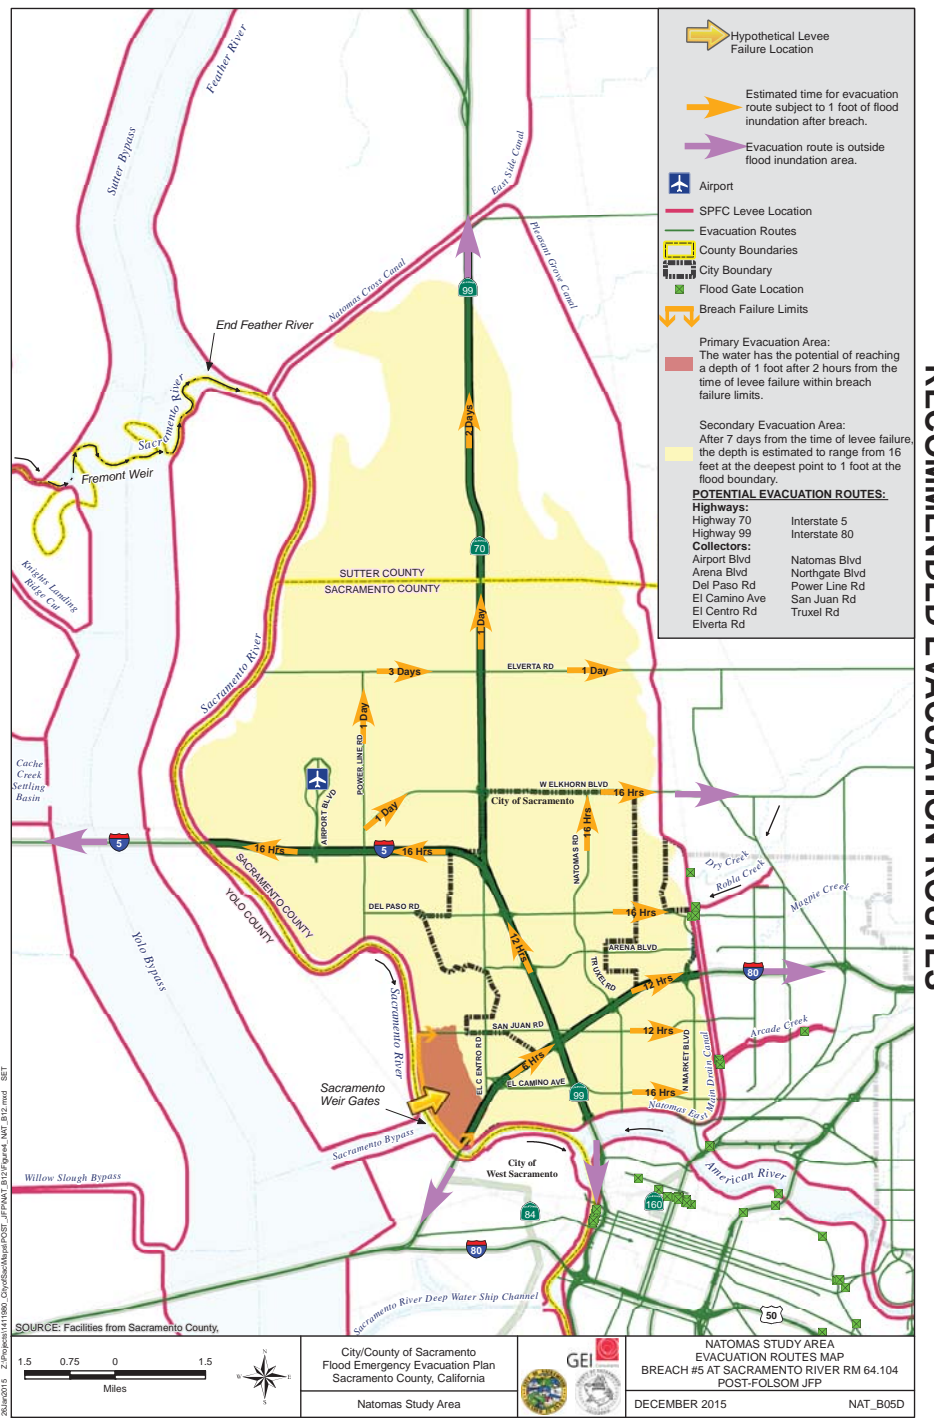

MAXIMUM FLOOD DEPTH MAP

TIME CONTOURS IN HOURS TO APPROXIMATE DEPTH OF ONE FOOT

FLOOD INUNDATION TIME IN HOURS FOR EVACUATION ROUTES

RECOMMENDED EVACUATION ROUTES