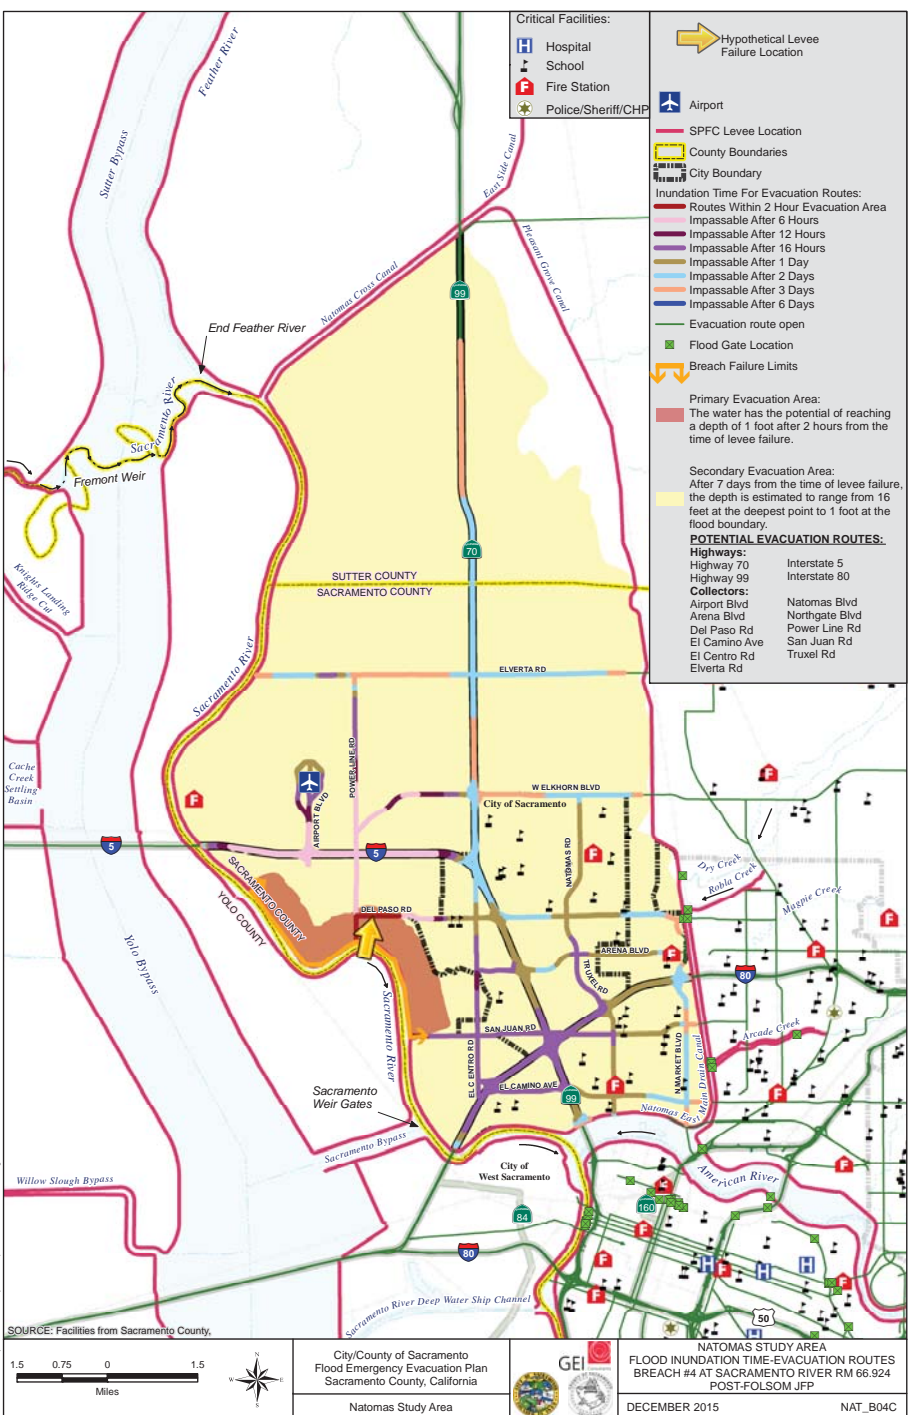

MAXIMUM FLOOD DEPTH MAP

TIME CONTOURS IN HOURS TO APPROXIMATE DEPTH OF ONE FOOT

FLOOD INUNDATION TIME IN HOURS FOR EVACUATION ROUTES

RECOMMENDED EVACUATION ROUTES