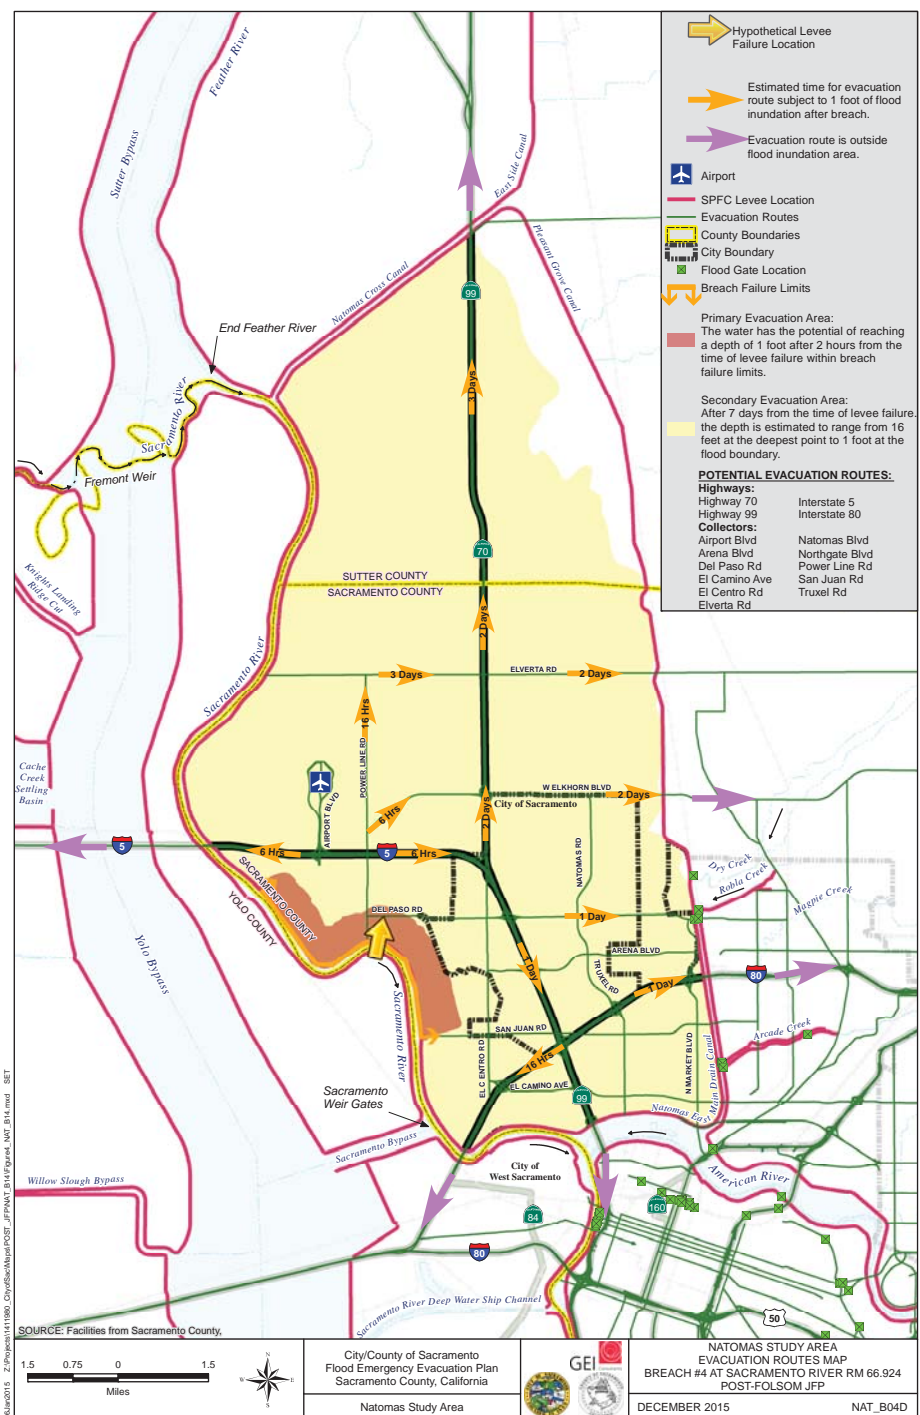

MAXIMUM FLOOD DEPTH MAP

TIME CONTOURS IN HOURS TO APPROXIMATE DEPTH OF ONE FOOT

FLOOD INUNDATION TIME IN HOURS FOR EVACUATION ROUTES

RECOMMENDED EVACUATION ROUTES