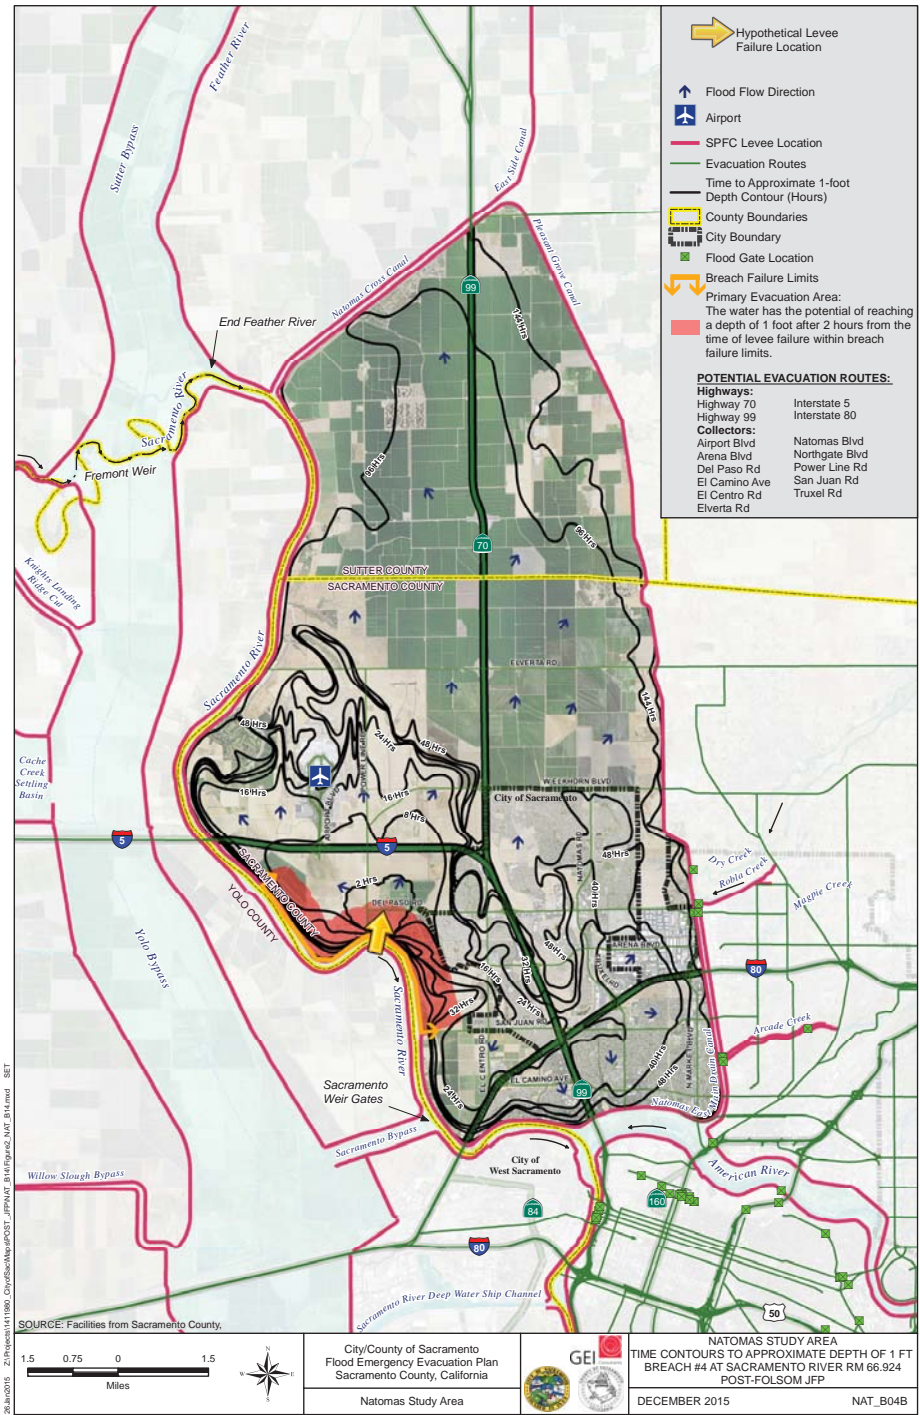

MAXIMUM FLOOD DEPTH MAP

TIME CONTOURS IN HOURS TO APPROXIMATE DEPTH OF ONE FOOT

FLOOD INUNDATION TIME IN HOURS FOR EVACUATION ROUTES

RECOMMENDED EVACUATION ROUTES