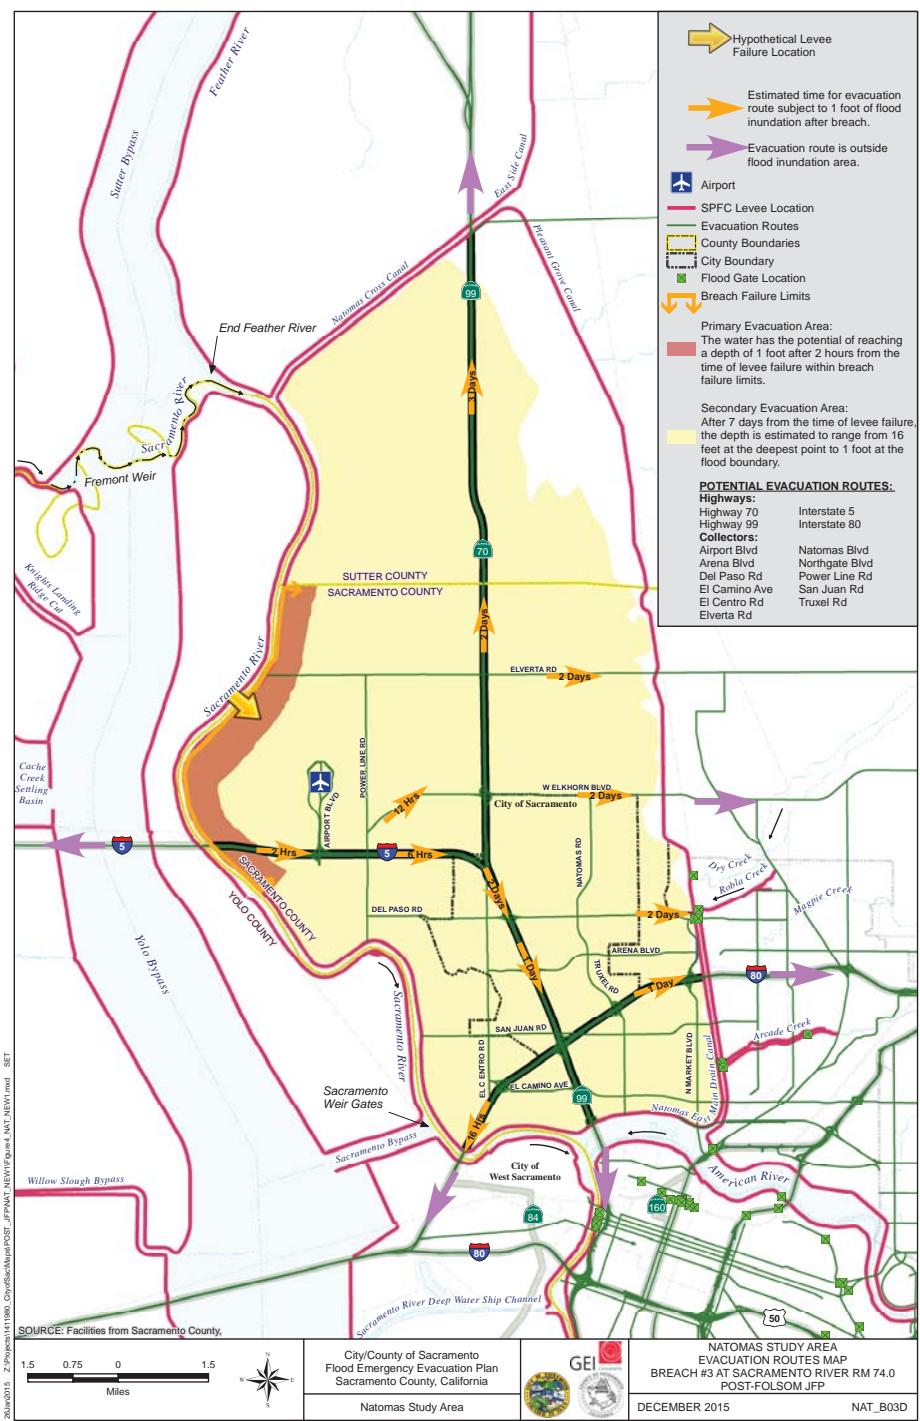

MAXIMUM FLOOD DEPTH MAP

TIME CONTOURS IN HOURS TO APPROXIMATE DEPTH OF ONE FOOT

FLOOD INUNDATION TIME IN HOURS FOR EVACUATION ROUTES

RECOMMENDED EVACUATION ROUTES