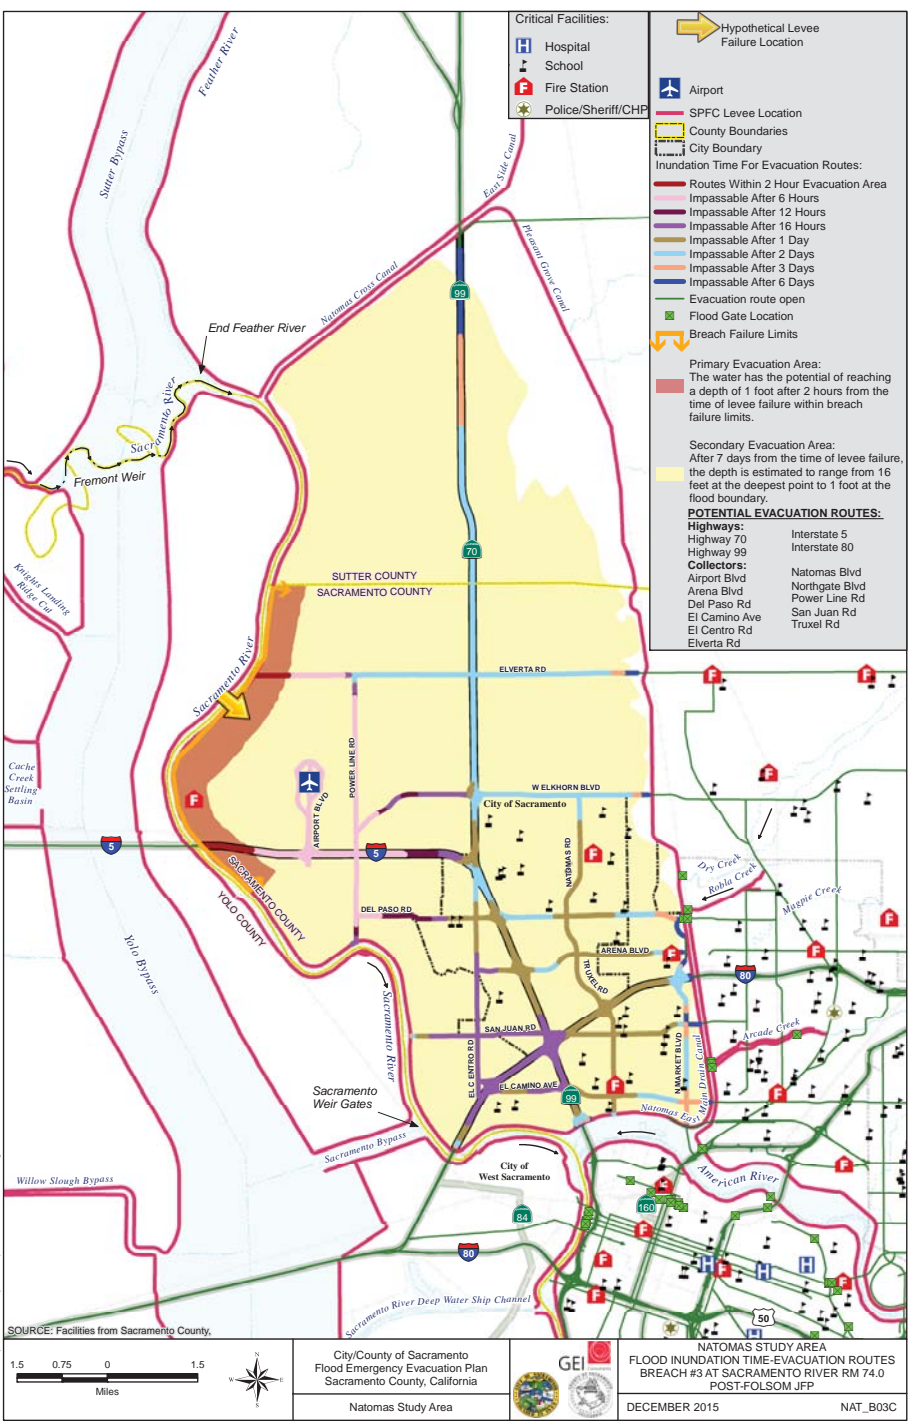

MAXIMUM FLOOD DEPTH MAP

TIME CONTOURS IN HOURS TO APPROXIMATE DEPTH OF ONE FOOT

FLOOD INUNDATION TIME IN HOURS FOR EVACUATION ROUTES

RECOMMENDED EVACUATION ROUTES