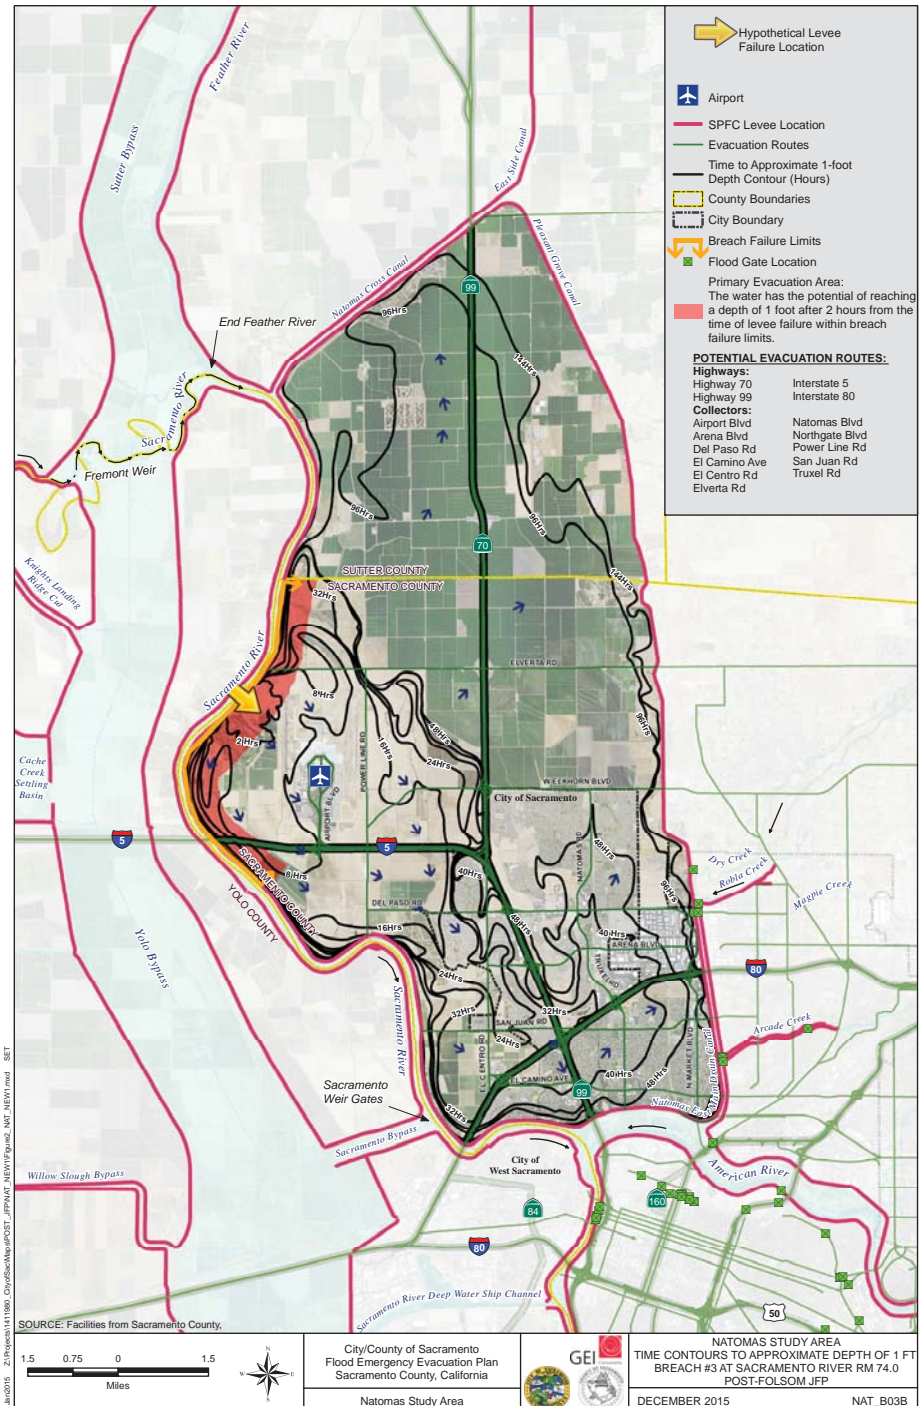

MAXIMUM FLOOD DEPTH MAP

TIME CONTOURS IN HOURS TO APPROXIMATE DEPTH OF ONE FOOT

FLOOD INUNDATION TIME IN HOURS FOR EVACUATION ROUTES

RECOMMENDED EVACUATION ROUTES