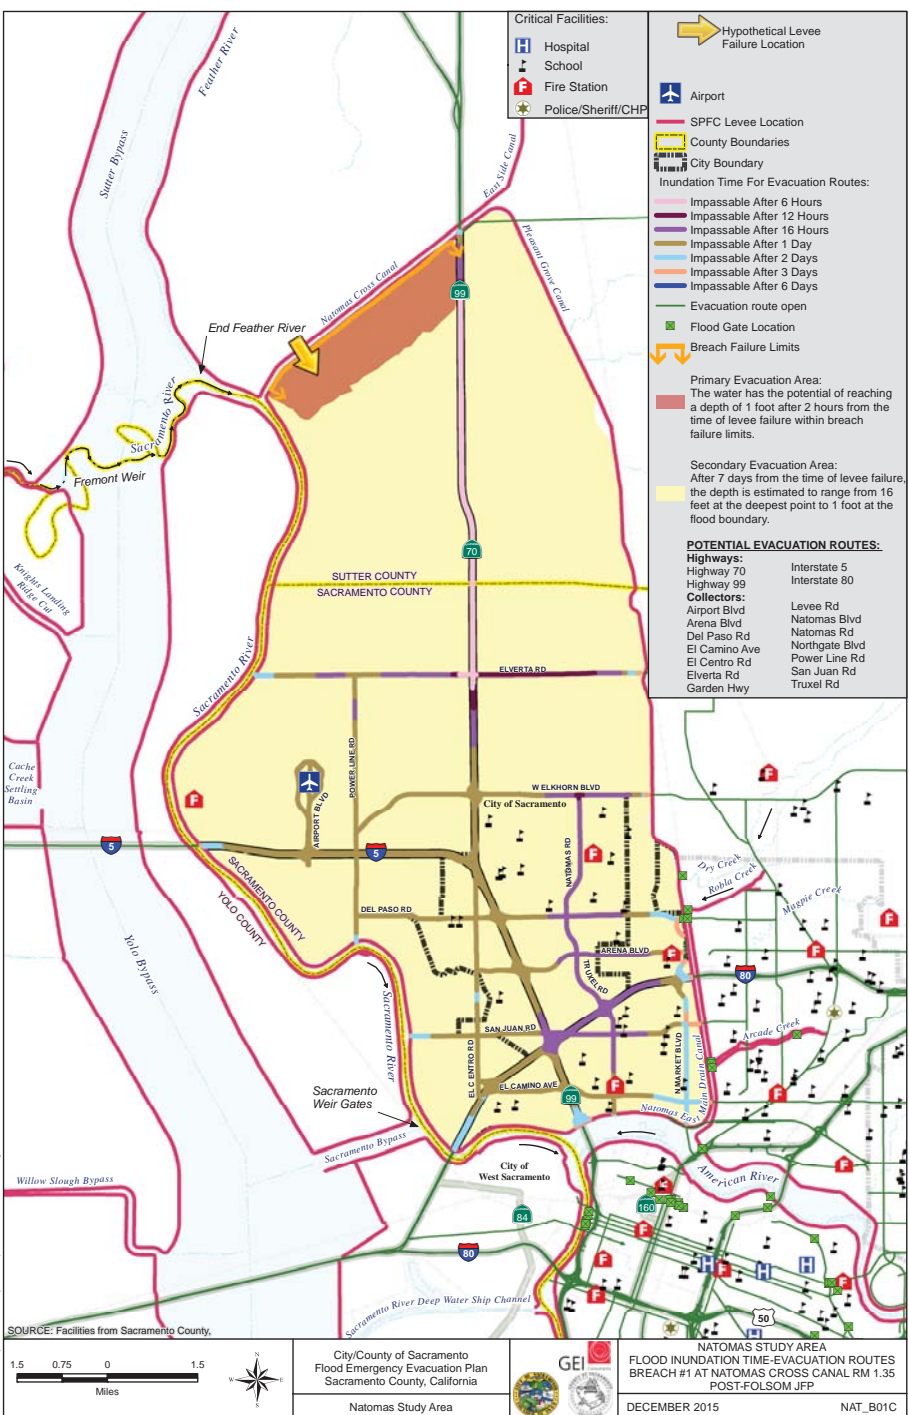

MAXIMUM FLOOD DEPTH MAP

TIME CONTOURS IN HOURS TO APPROXIMATE DEPTH OF ONE FOOT

FLOOD INUNDATION TIME IN HOURS FOR EVACUATION ROUTES

RECOMMENDED EVACUATION ROUTES