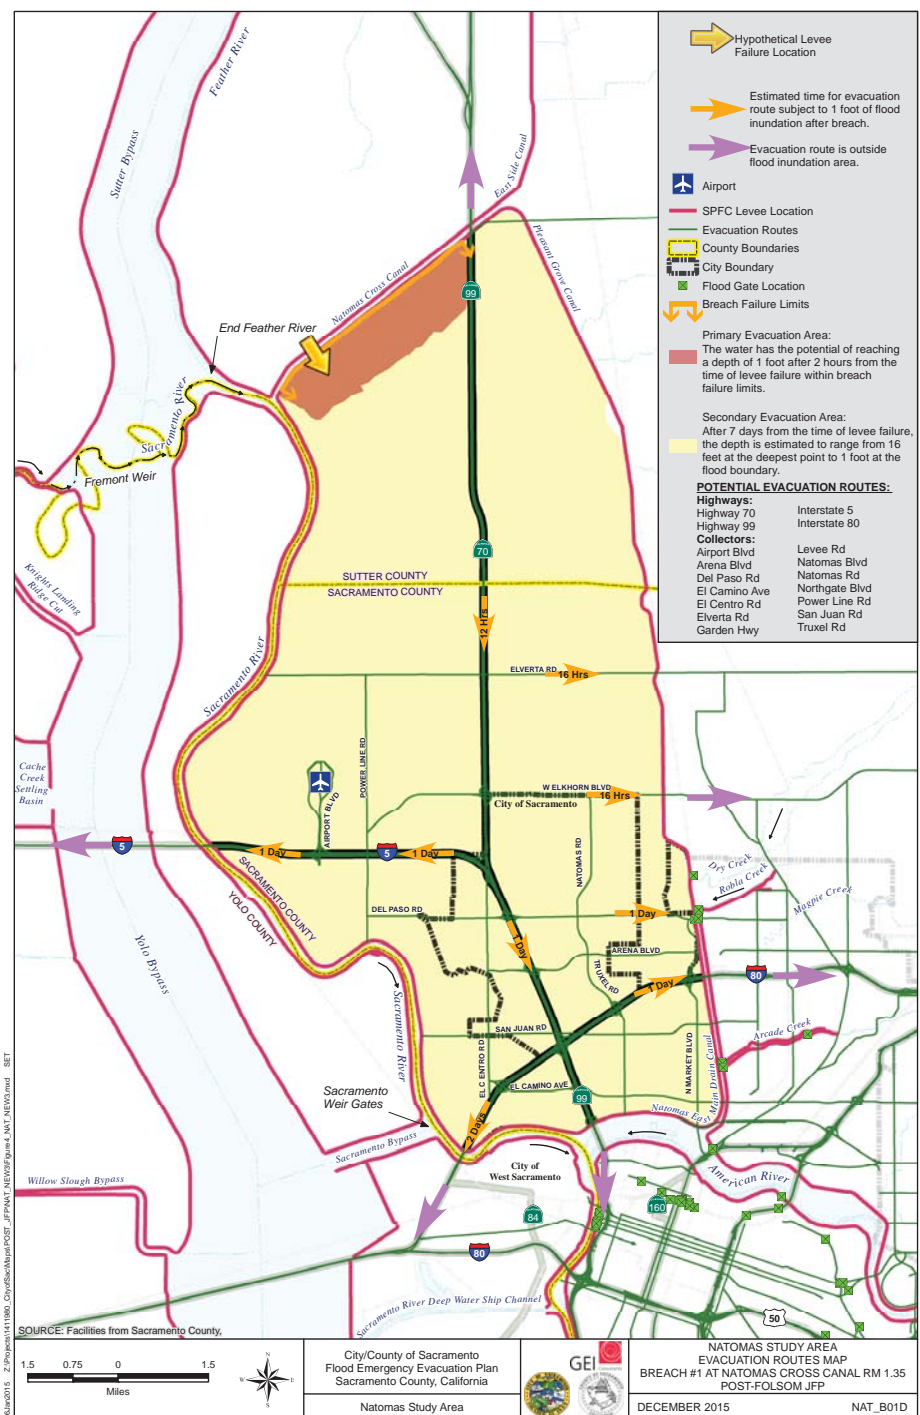

MAXIMUM FLOOD DEPTH MAP

TIME CONTOURS IN HOURS TO APPROXIMATE DEPTH OF ONE FOOT

FLOOD INUNDATION TIME IN HOURS FOR EVACUATION ROUTES

RECOMMENDED EVACUATION ROUTES