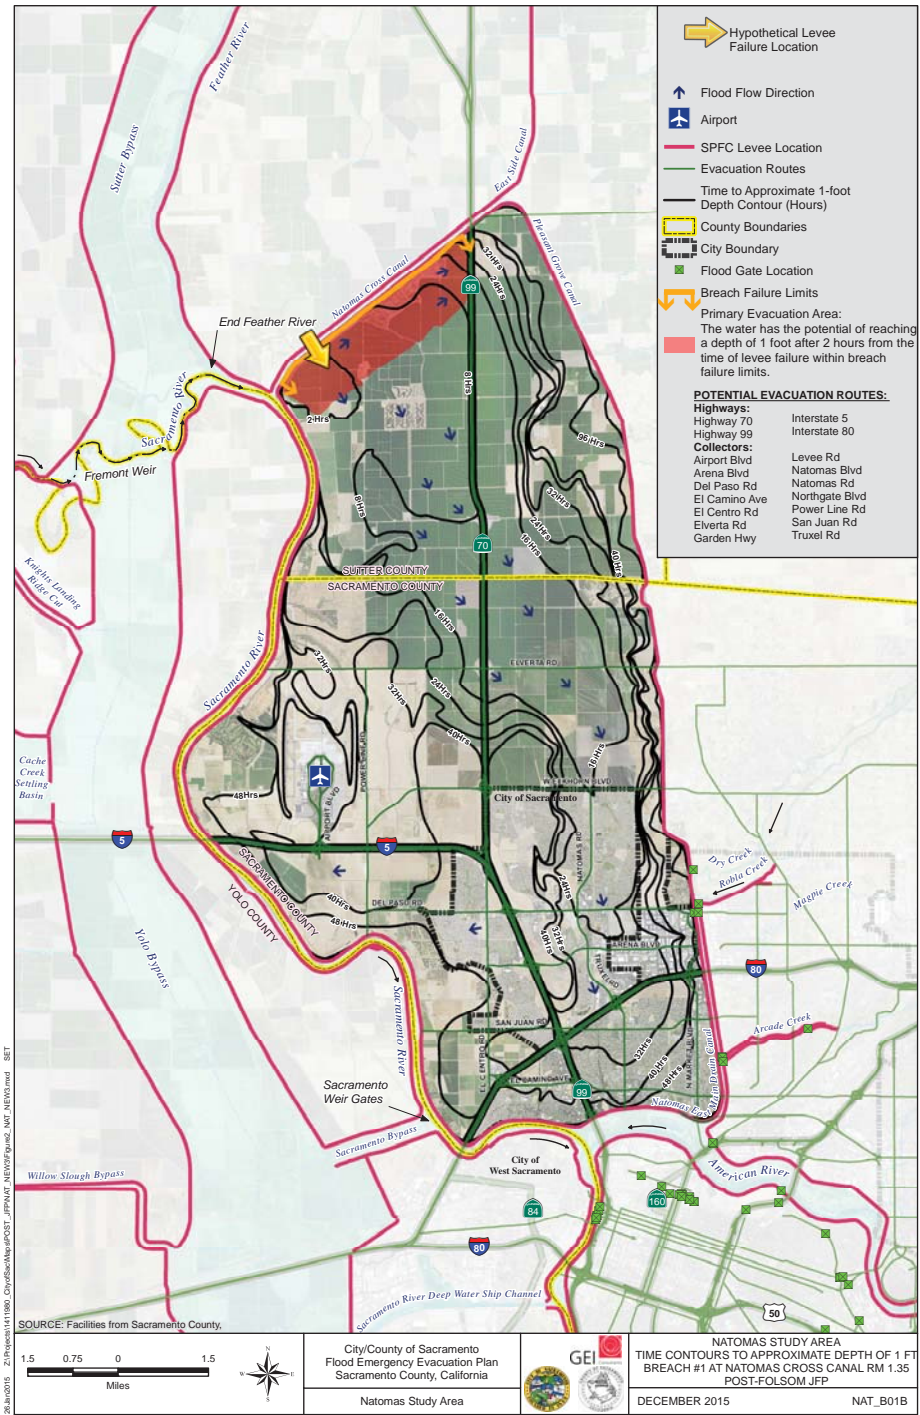

MAXIMUM FLOOD DEPTH MAP

TIME CONTOURS IN HOURS TO APPROXIMATE DEPTH OF ONE FOOT

FLOOD INUNDATION TIME IN HOURS FOR EVACUATION ROUTES

RECOMMENDED EVACUATION ROUTES