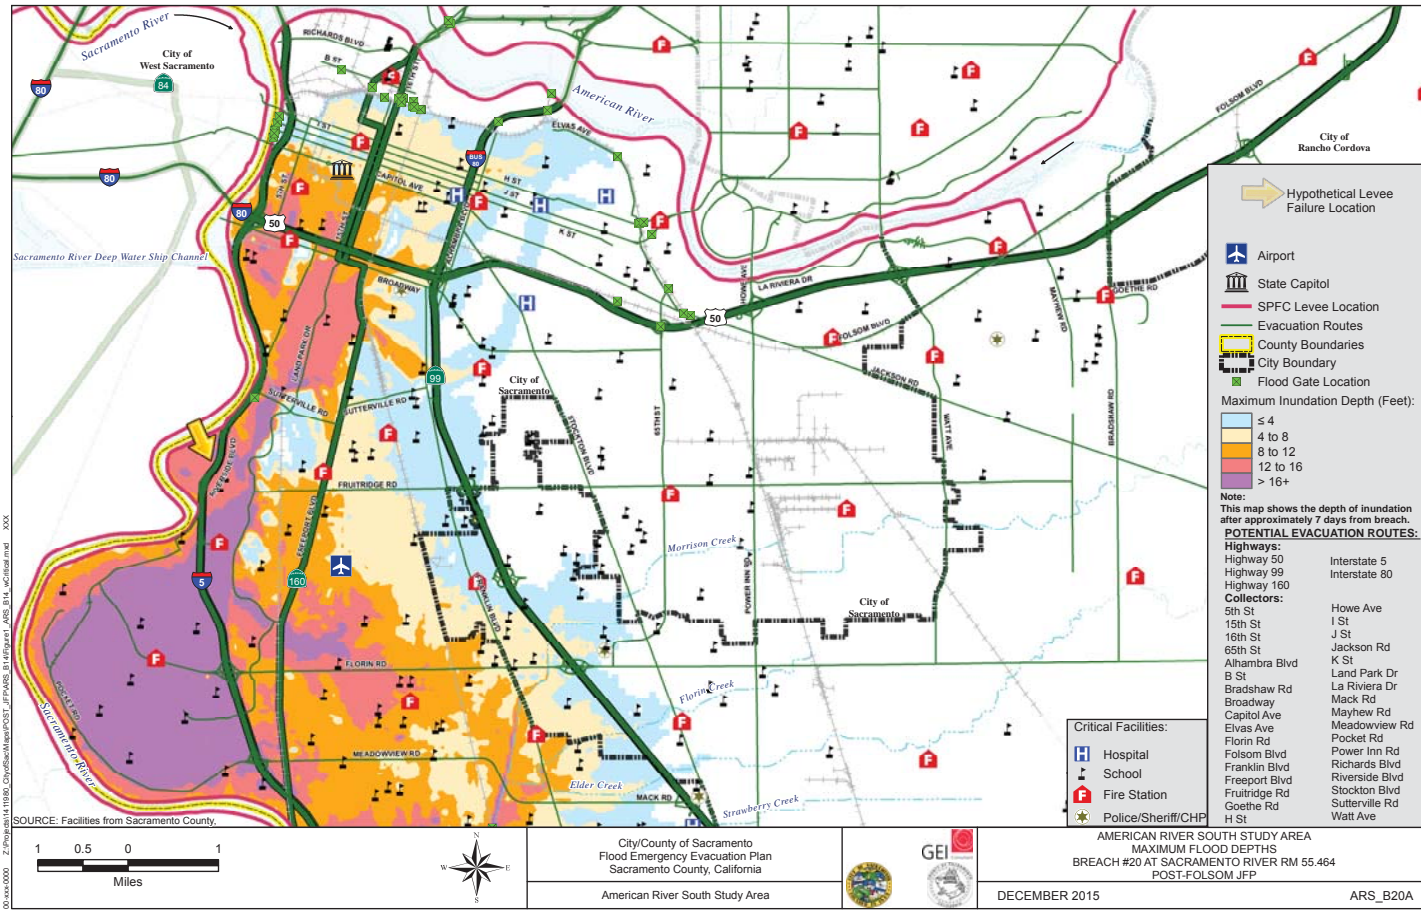

MAXIMUM FLOOD DEPTH MAP

TIME CONTOURS IN HOURS TO APPROXIMATE DEPTH OF ONE FOOT

FLOOD INUNDATION TIME IN HOURS FOR EVACUATION ROUTES

RECOMMENDED EVACUATION ROUTES