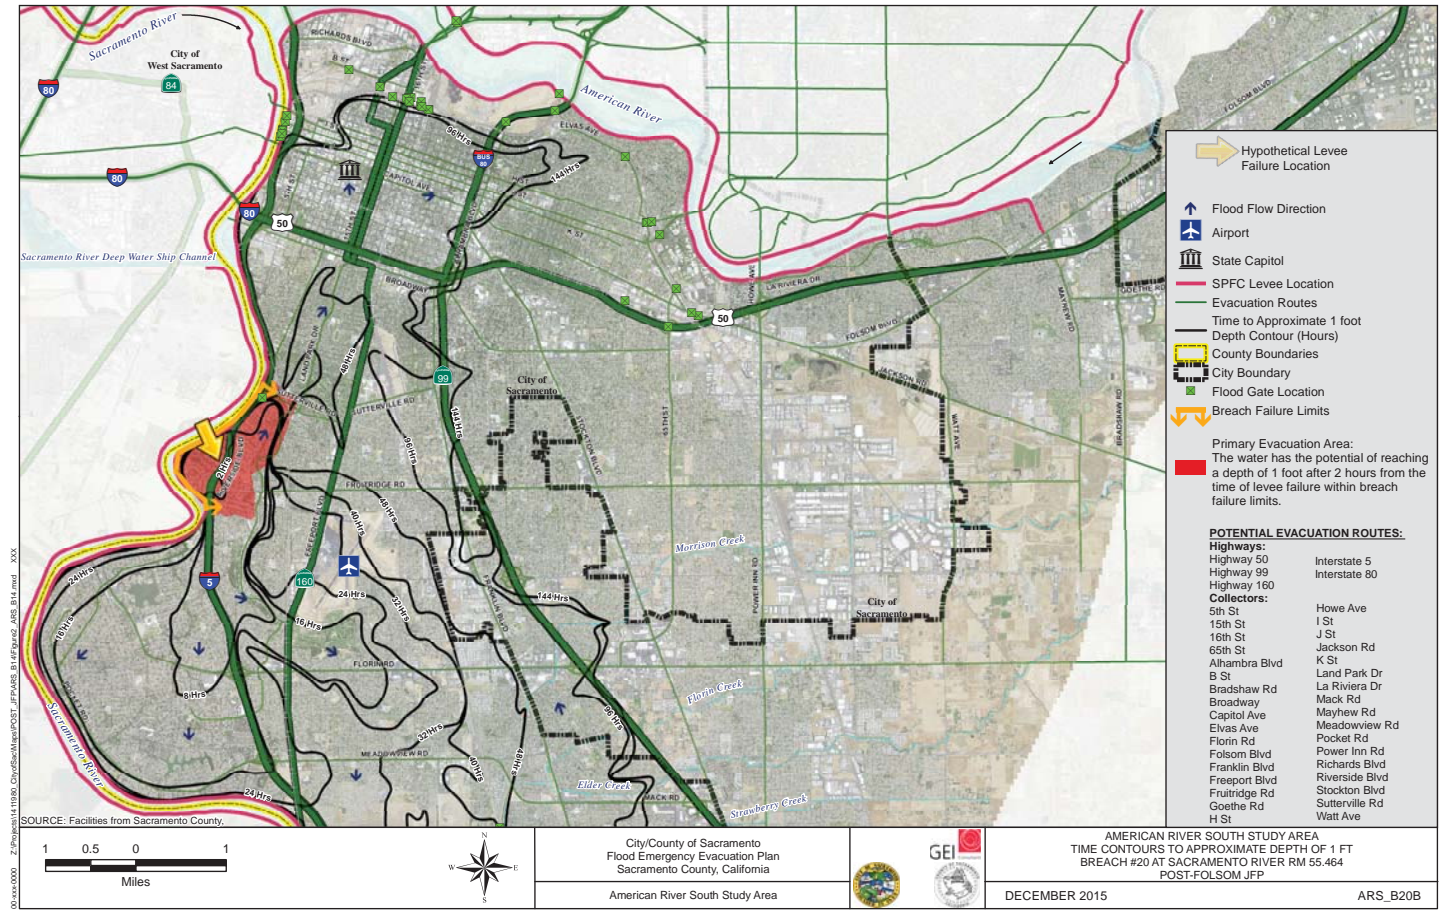

MAXIMUM FLOOD DEPTH MAP

TIME CONTOURS IN HOURS TO APPROXIMATE DEPTH OF ONE FOOT

FLOOD INUNDATION TIME IN HOURS FOR EVACUATION ROUTES

RECOMMENDED EVACUATION ROUTES