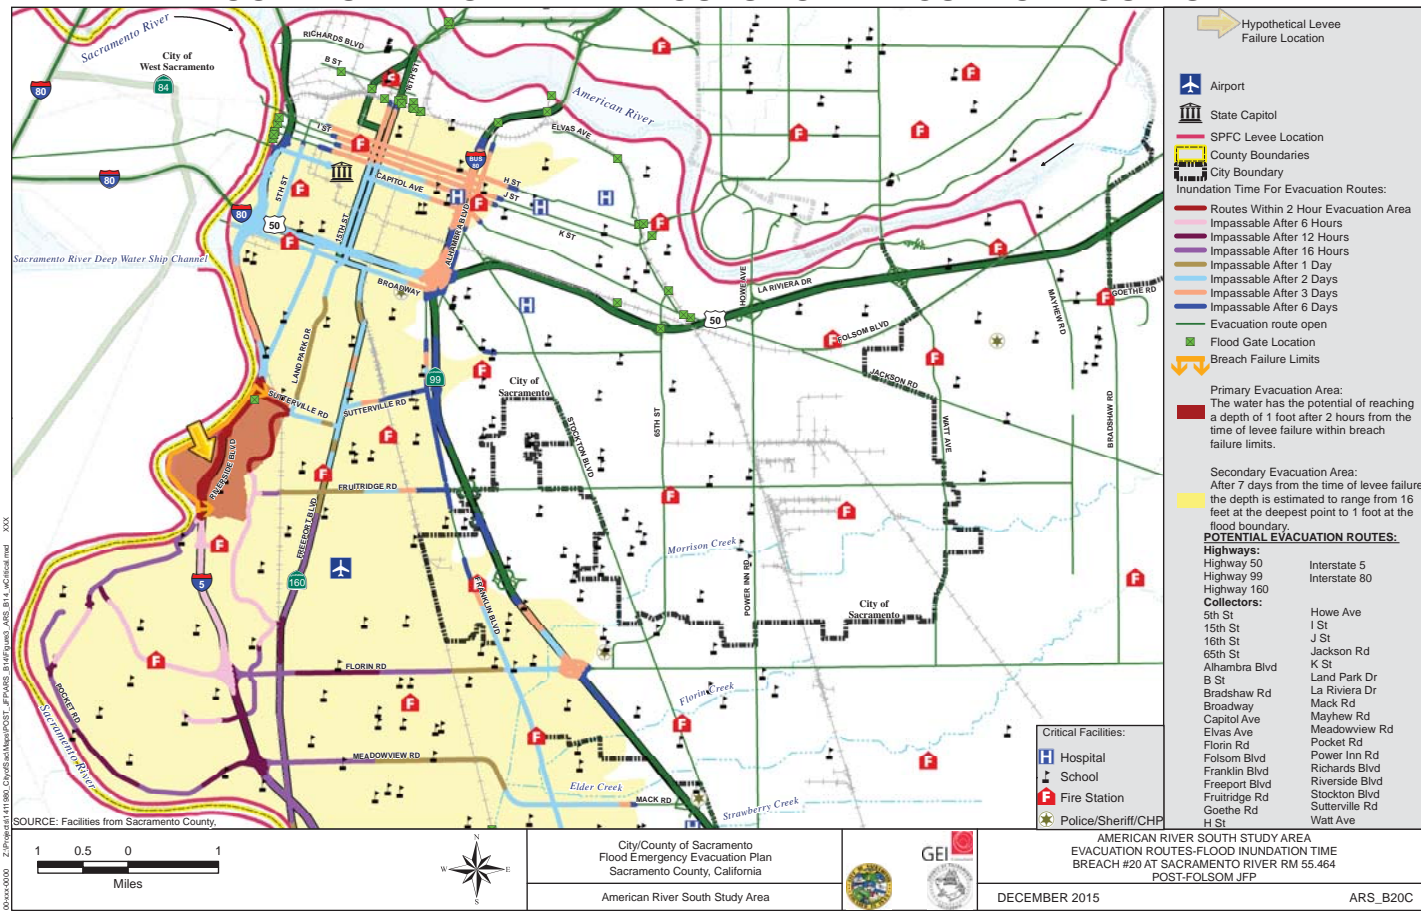

MAXIMUM FLOOD DEPTH MAP

TIME CONTOURS IN HOURS TO APPROXIMATE DEPTH OF ONE FOOT

FLOOD INUNDATION TIME IN HOURS FOR EVACUATION ROUTES

RECOMMENDED EVACUATION ROUTES