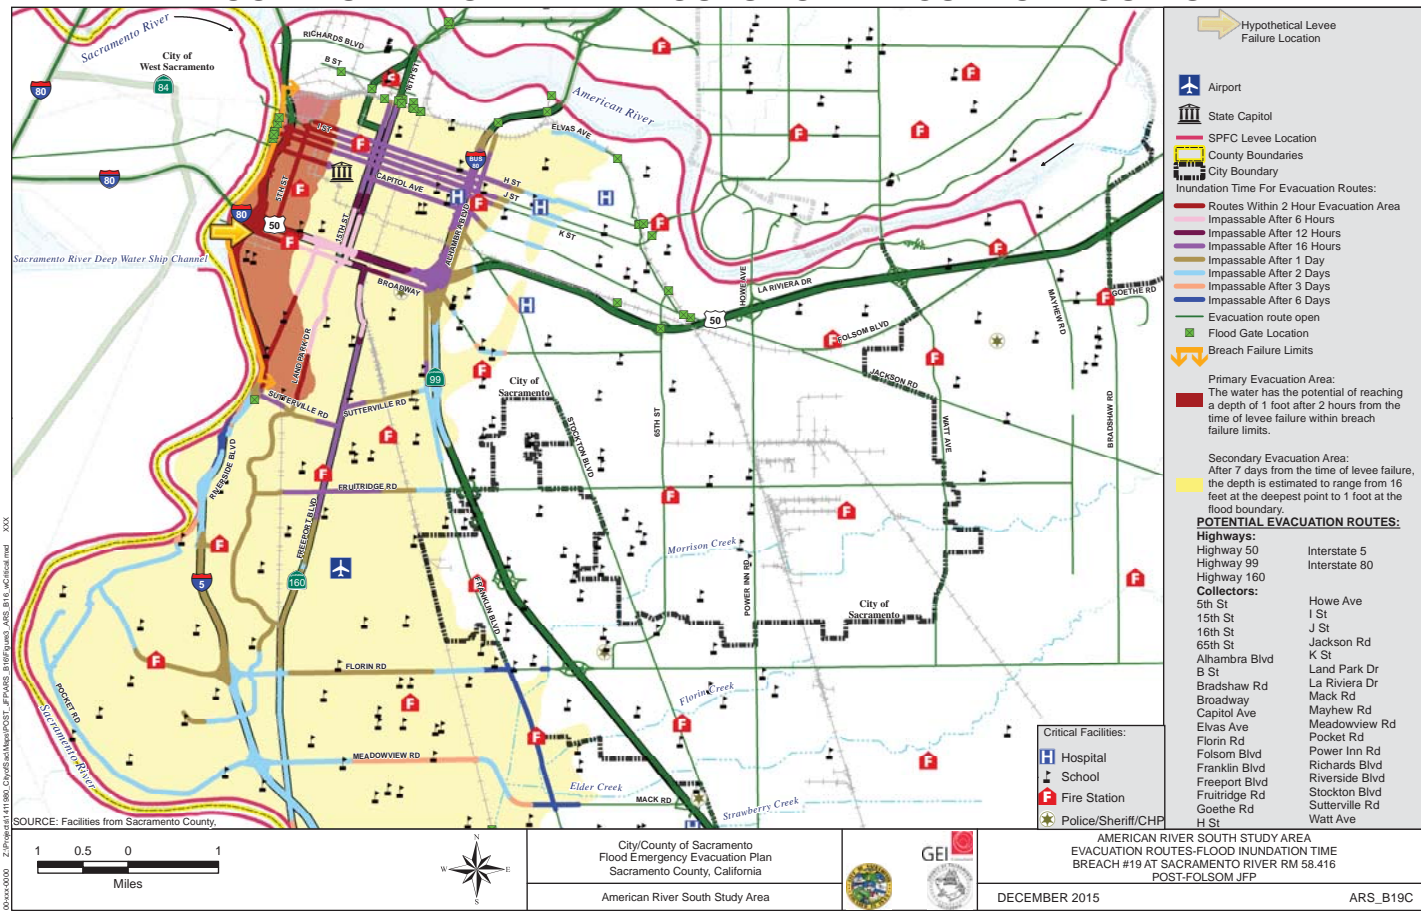

MAXIMUM FLOOD DEPTH MAP

TIME CONTOURS IN HOURS TO APPROXIMATE DEPTH OF ONE FOOT

FLOOD INUNDATION TIME IN HOURS FOR EVACUATION ROUTES

RECOMMENDED EVACUATION ROUTES