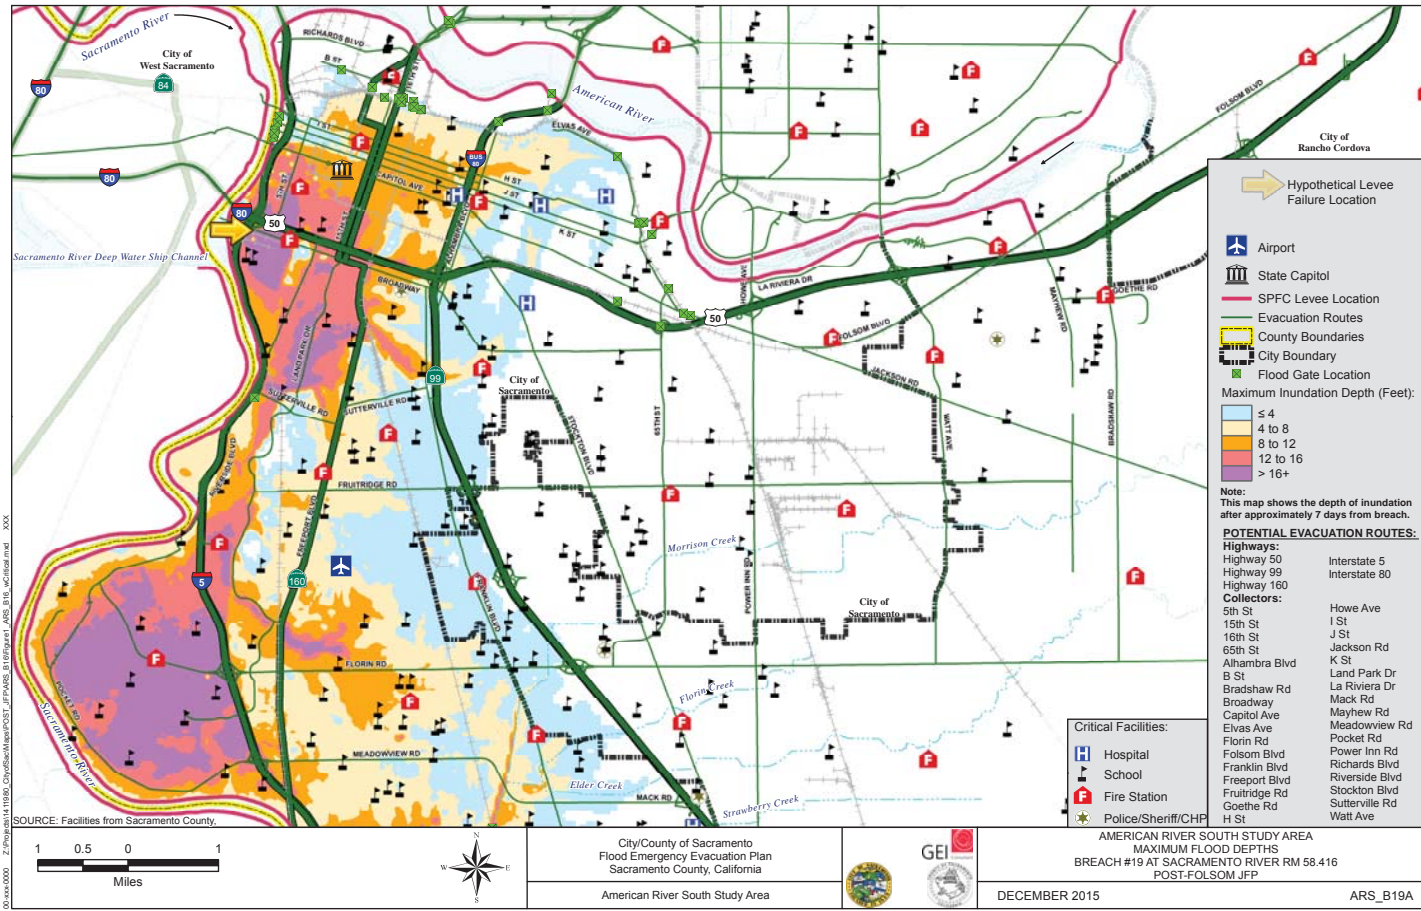

MAXIMUM FLOOD DEPTH MAP

TIME CONTOURS IN HOURS TO APPROXIMATE DEPTH OF ONE FOOT

FLOOD INUNDATION TIME IN HOURS FOR EVACUATION ROUTES

RECOMMENDED EVACUATION ROUTES