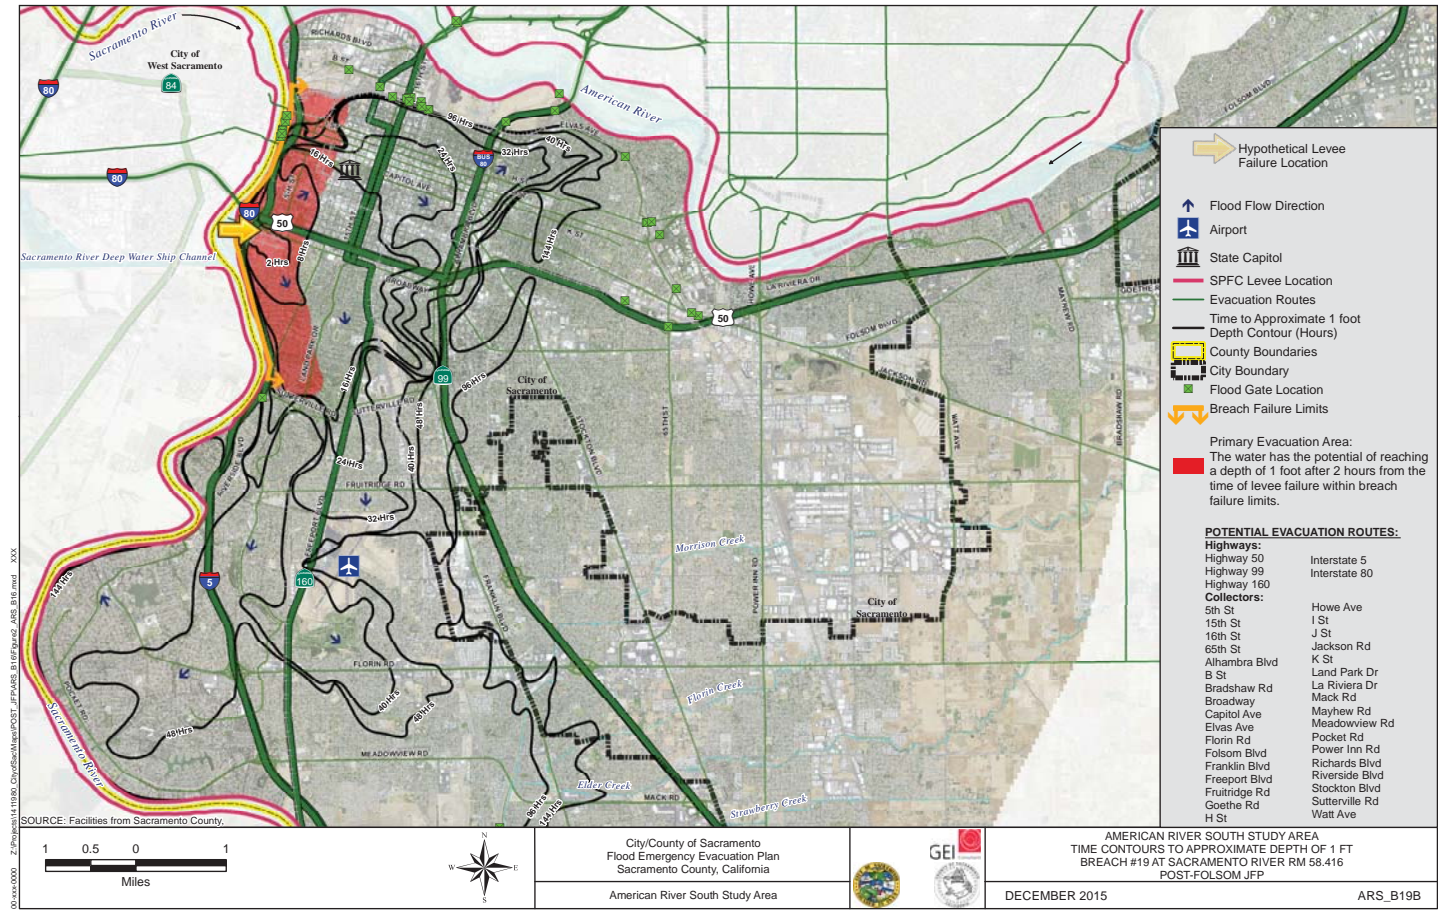

MAXIMUM FLOOD DEPTH MAP

TIME CONTOURS IN HOURS TO APPROXIMATE DEPTH OF ONE FOOT

FLOOD INUNDATION TIME IN HOURS FOR EVACUATION ROUTES

RECOMMENDED EVACUATION ROUTES