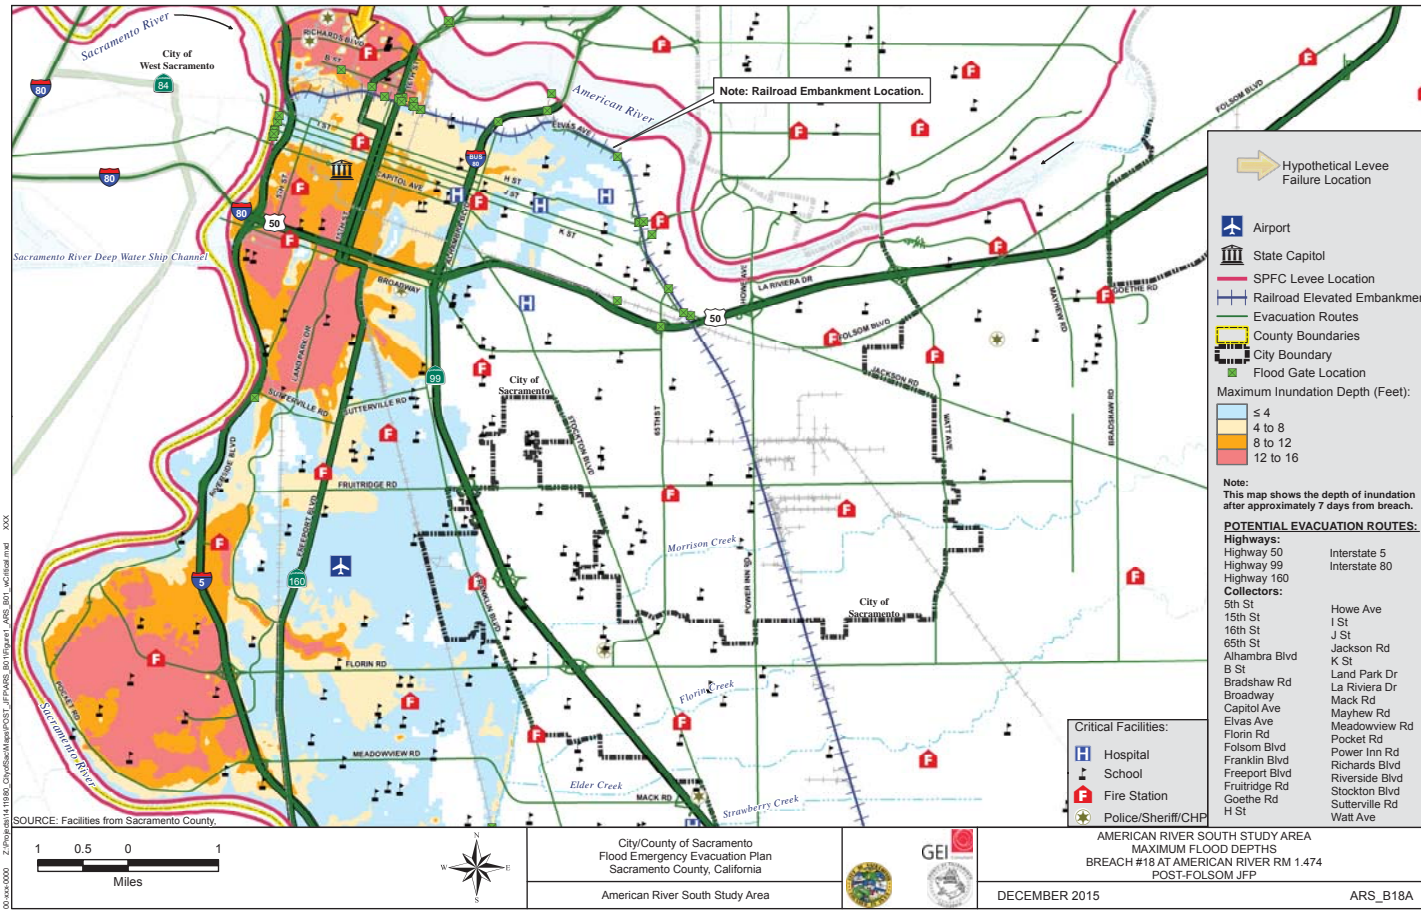

MAXIMUM FLOOD DEPTH MAP

TIME CONTOURS IN HOURS TO APPROXIMATE DEPTH OF ONE FOOT

FLOOD INUNDATION TIME IN HOURS FOR EVACUATION ROUTES

RECOMMENDED EVACUATION ROUTES