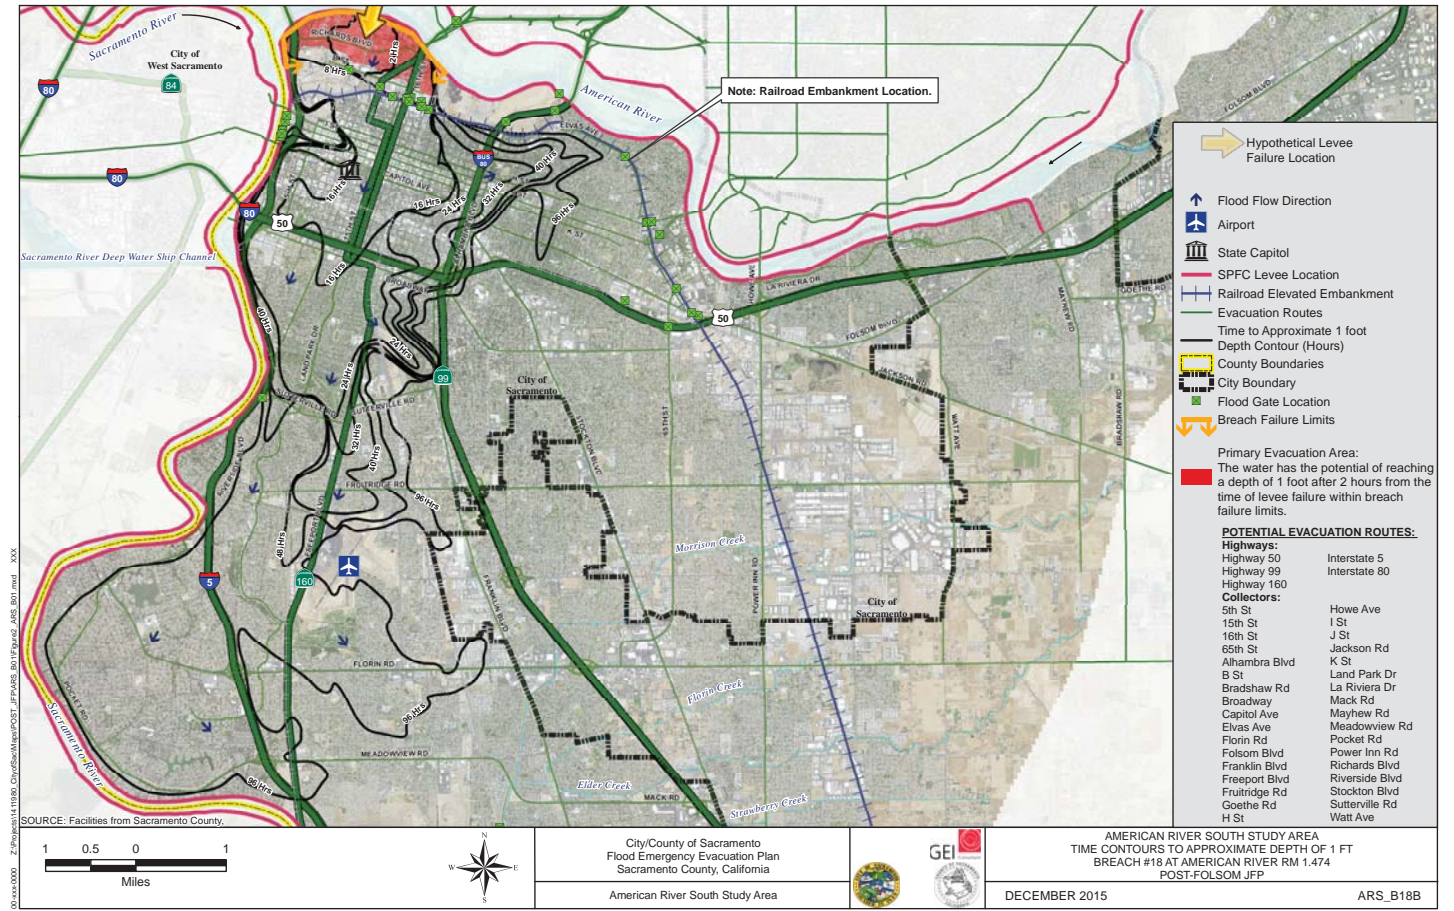

MAXIMUM FLOOD DEPTH MAP

TIME CONTOURS IN HOURS TO APPROXIMATE DEPTH OF ONE FOOT

FLOOD INUNDATION TIME IN HOURS FOR EVACUATION ROUTES

RECOMMENDED EVACUATION ROUTES