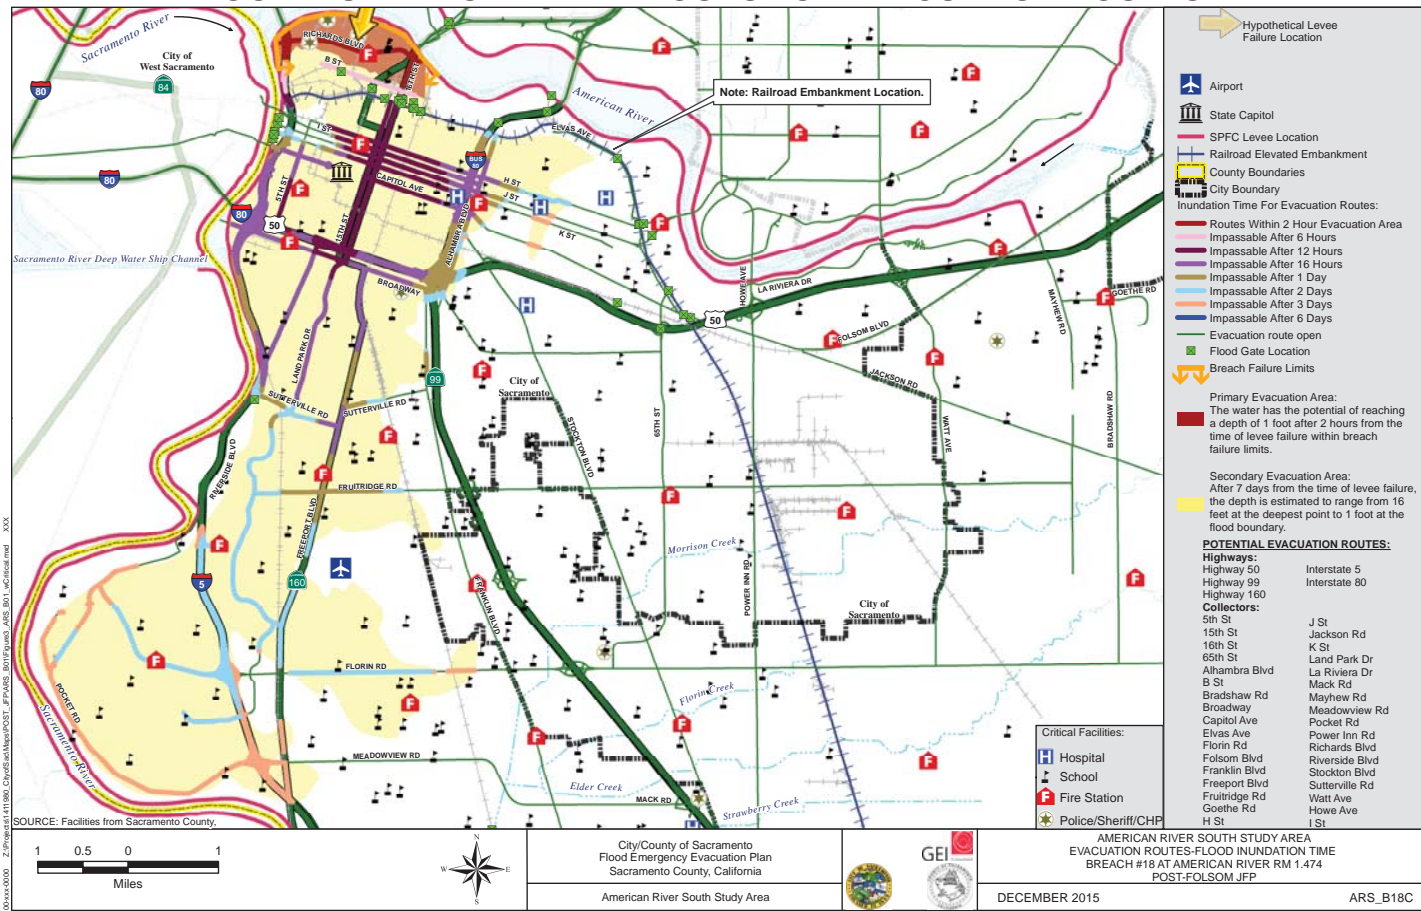

MAXIMUM FLOOD DEPTH MAP

TIME CONTOURS IN HOURS TO APPROXIMATE DEPTH OF ONE FOOT

FLOOD INUNDATION TIME IN HOURS FOR EVACUATION ROUTES

RECOMMENDED EVACUATION ROUTES