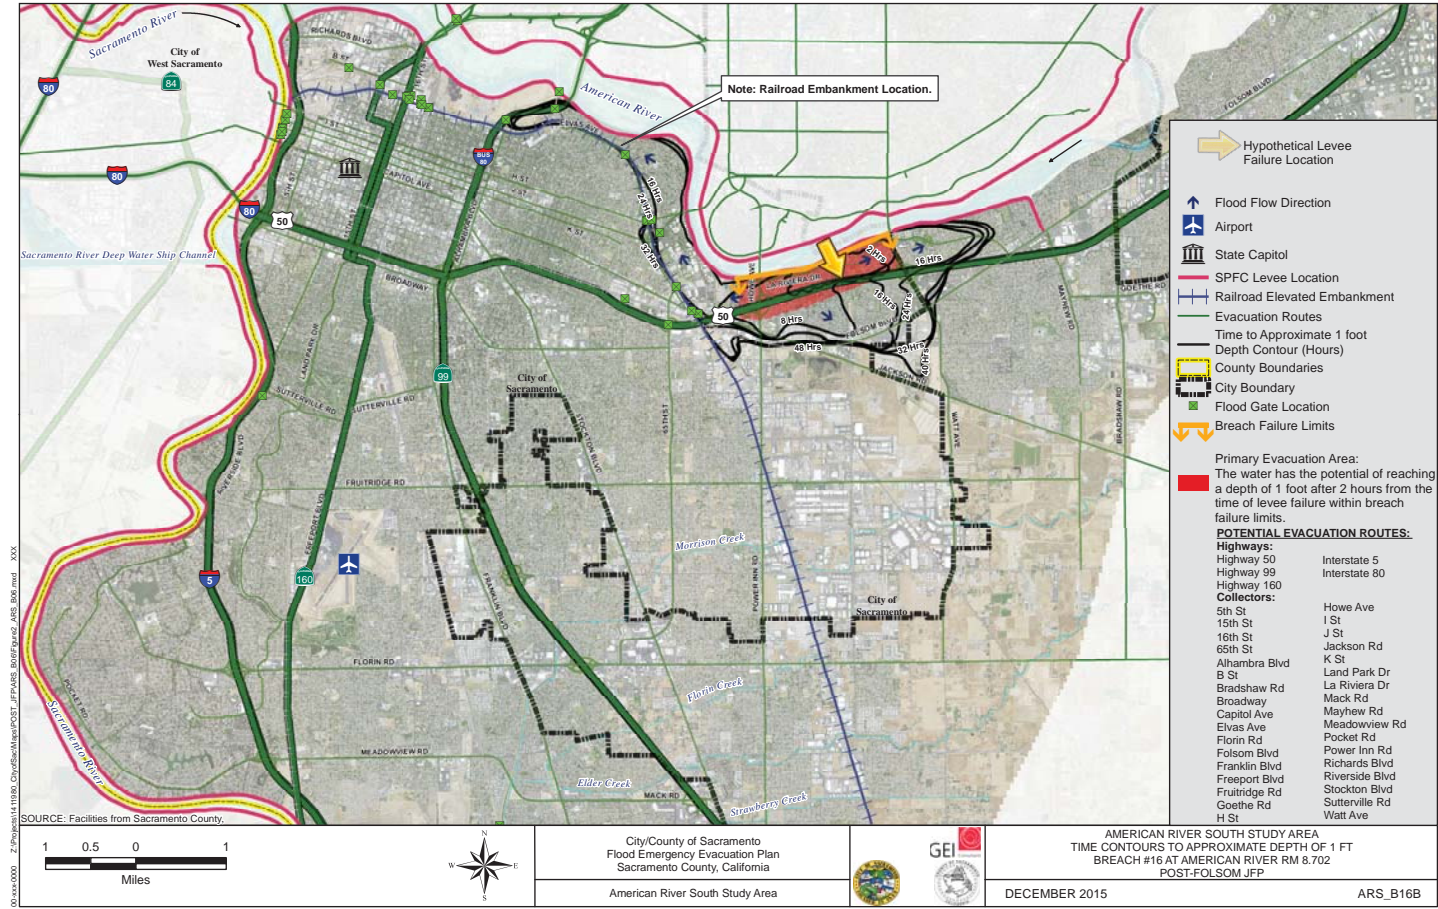

MAXIMUM FLOOD DEPTH MAP

TIME CONTOURS IN HOURS TO APPROXIMATE DEPTH OF ONE FOOT

FLOOD INUNDATION TIME IN HOURS FOR EVACUATION ROUTES

RECOMMENDED EVACUATION ROUTES