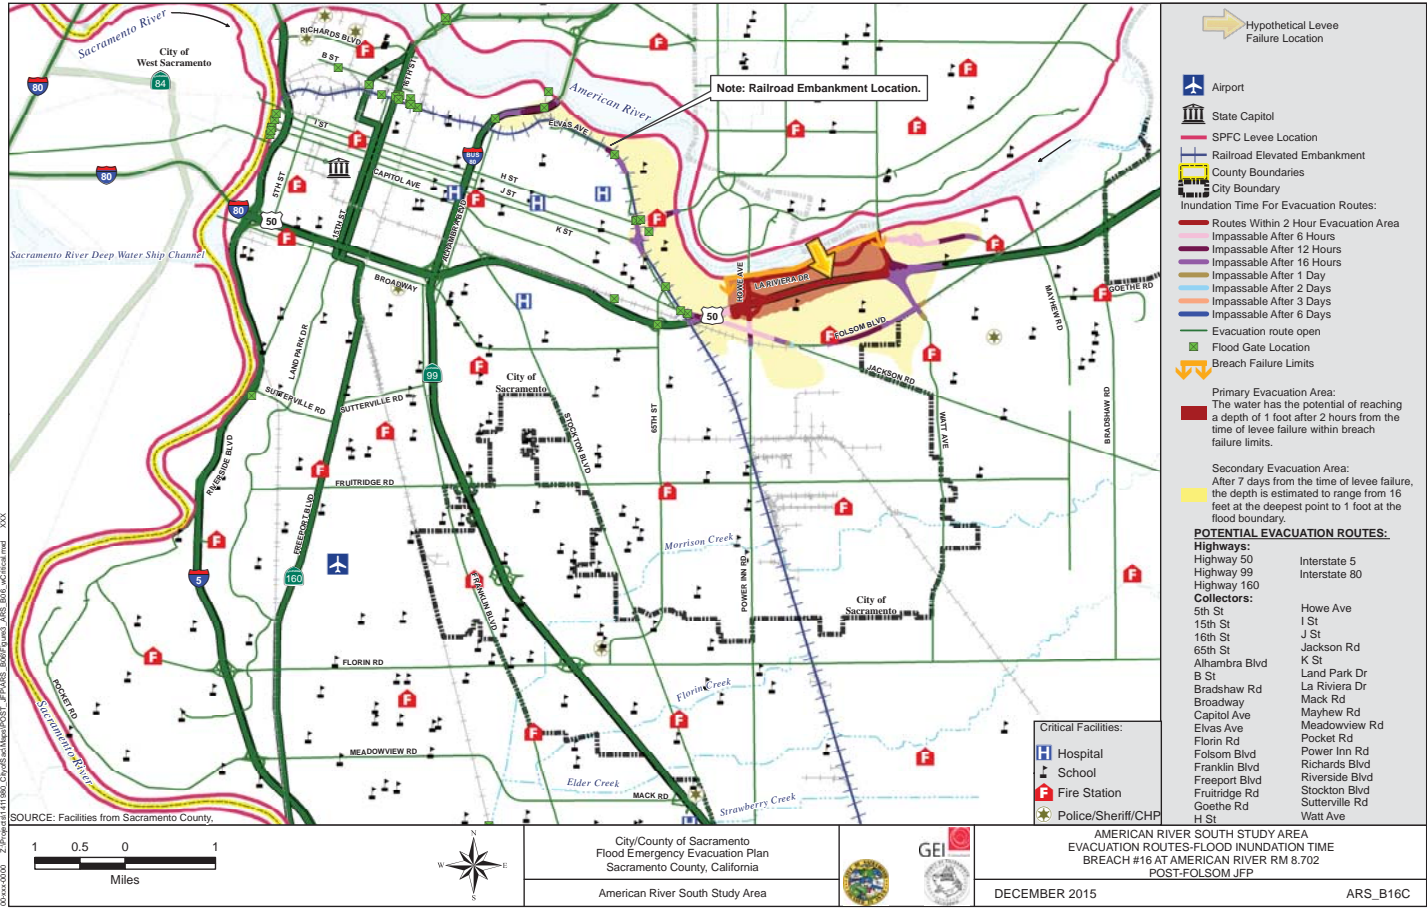

MAXIMUM FLOOD DEPTH MAP

TIME CONTOURS IN HOURS TO APPROXIMATE DEPTH OF ONE FOOT

FLOOD INUNDATION TIME IN HOURS FOR EVACUATION ROUTES

RECOMMENDED EVACUATION ROUTES