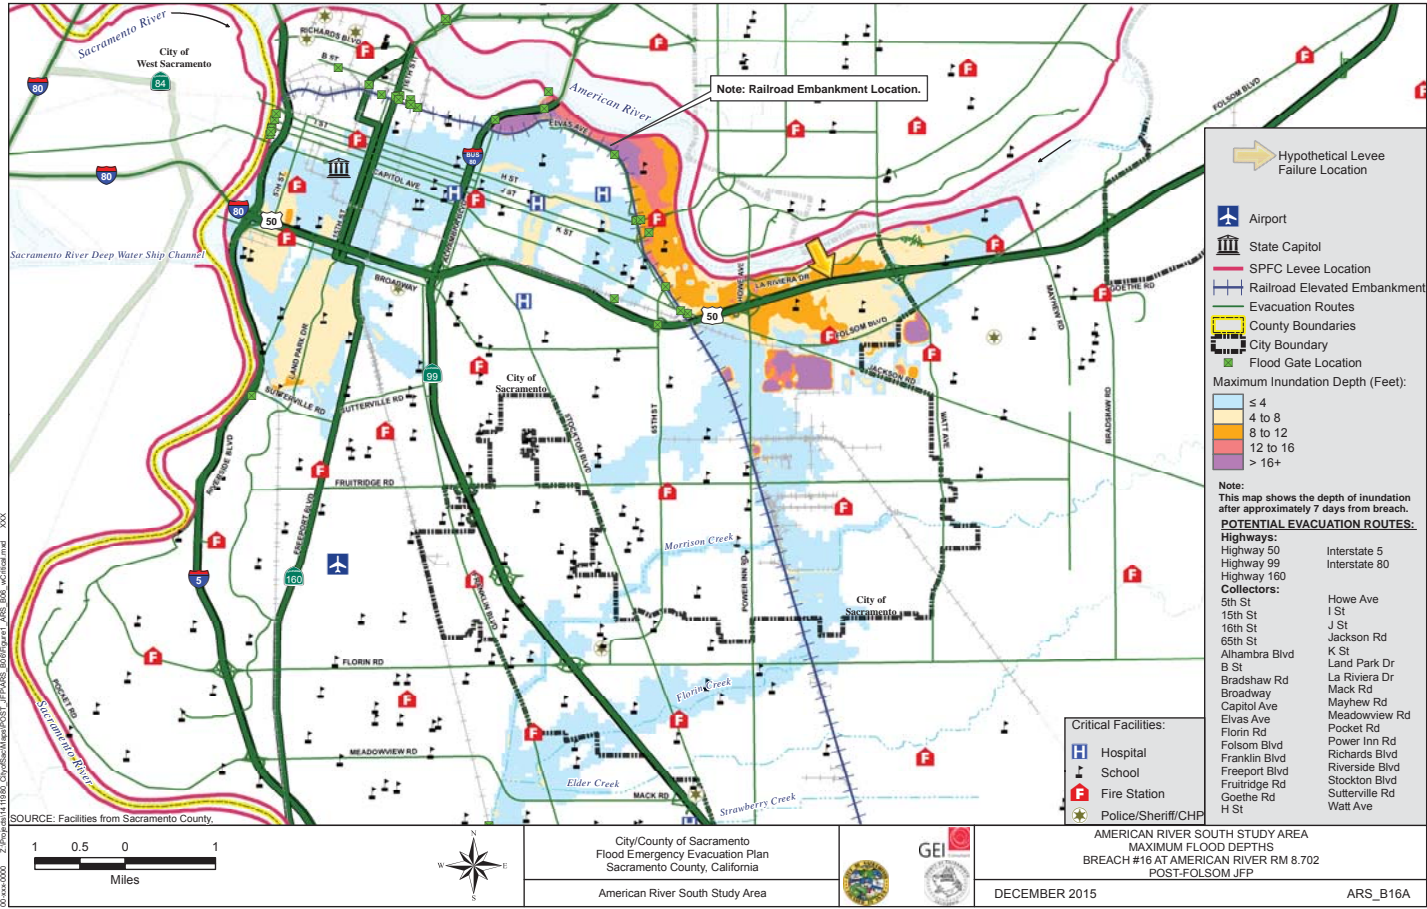

MAXIMUM FLOOD DEPTH MAP

TIME CONTOURS IN HOURS TO APPROXIMATE DEPTH OF ONE FOOT

FLOOD INUNDATION TIME IN HOURS FOR EVACUATION ROUTES

RECOMMENDED EVACUATION ROUTES