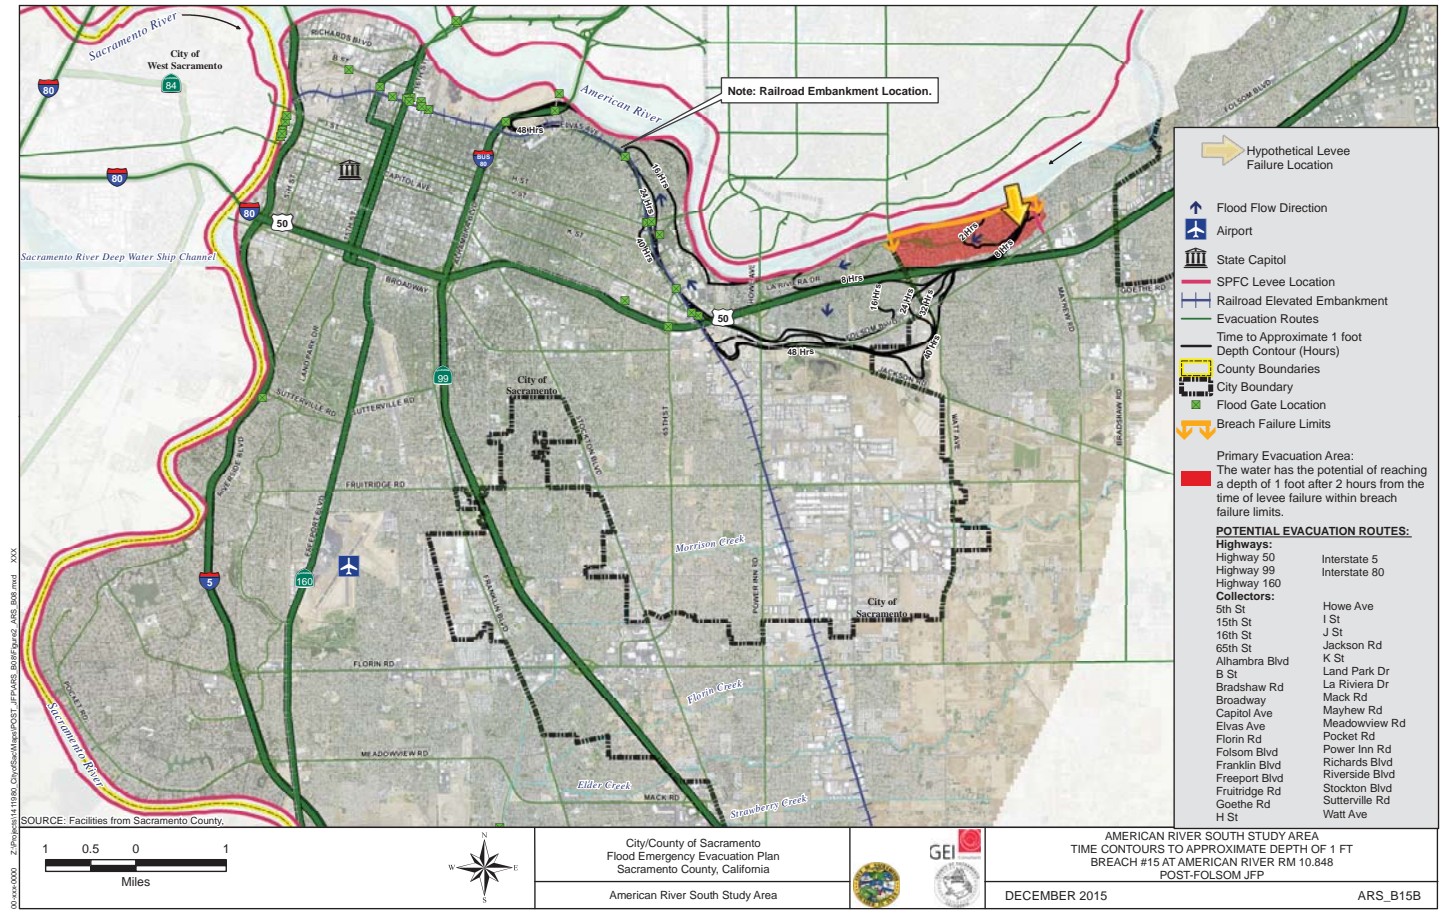

MAXIMUM FLOOD DEPTH MAP

TIME CONTOURS IN HOURS TO APPROXIMATE DEPTH OF ONE FOOT

FLOOD INUNDATION TIME IN HOURS FOR EVACUATION ROUTES

RECOMMENDED EVACUATION ROUTES