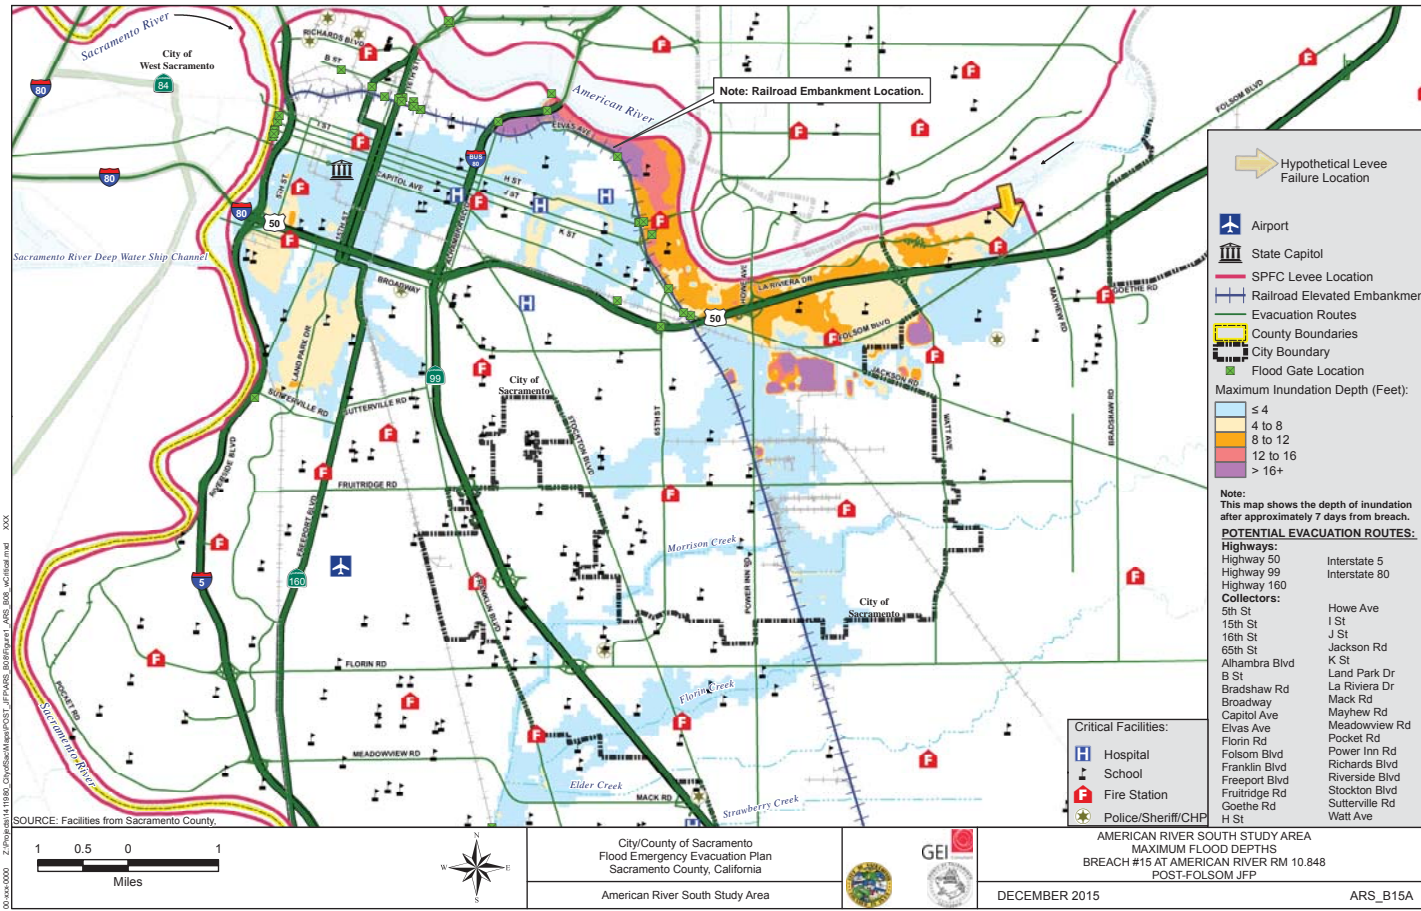

MAXIMUM FLOOD DEPTH MAP

TIME CONTOURS IN HOURS TO APPROXIMATE DEPTH OF ONE FOOT

FLOOD INUNDATION TIME IN HOURS FOR EVACUATION ROUTES

RECOMMENDED EVACUATION ROUTES