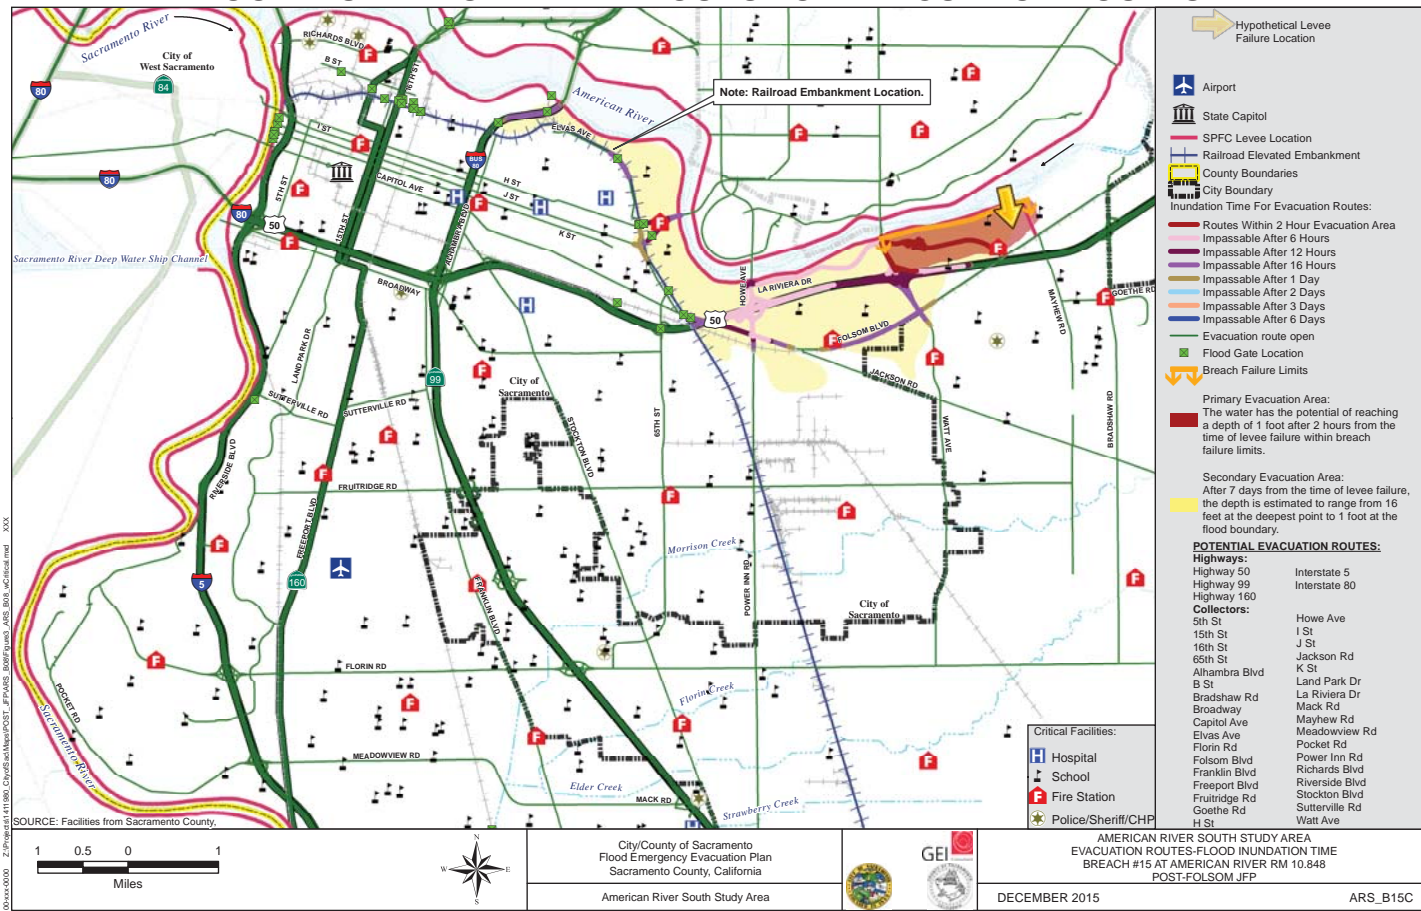

MAXIMUM FLOOD DEPTH MAP

TIME CONTOURS IN HOURS TO APPROXIMATE DEPTH OF ONE FOOT

FLOOD INUNDATION TIME IN HOURS FOR EVACUATION ROUTES

RECOMMENDED EVACUATION ROUTES