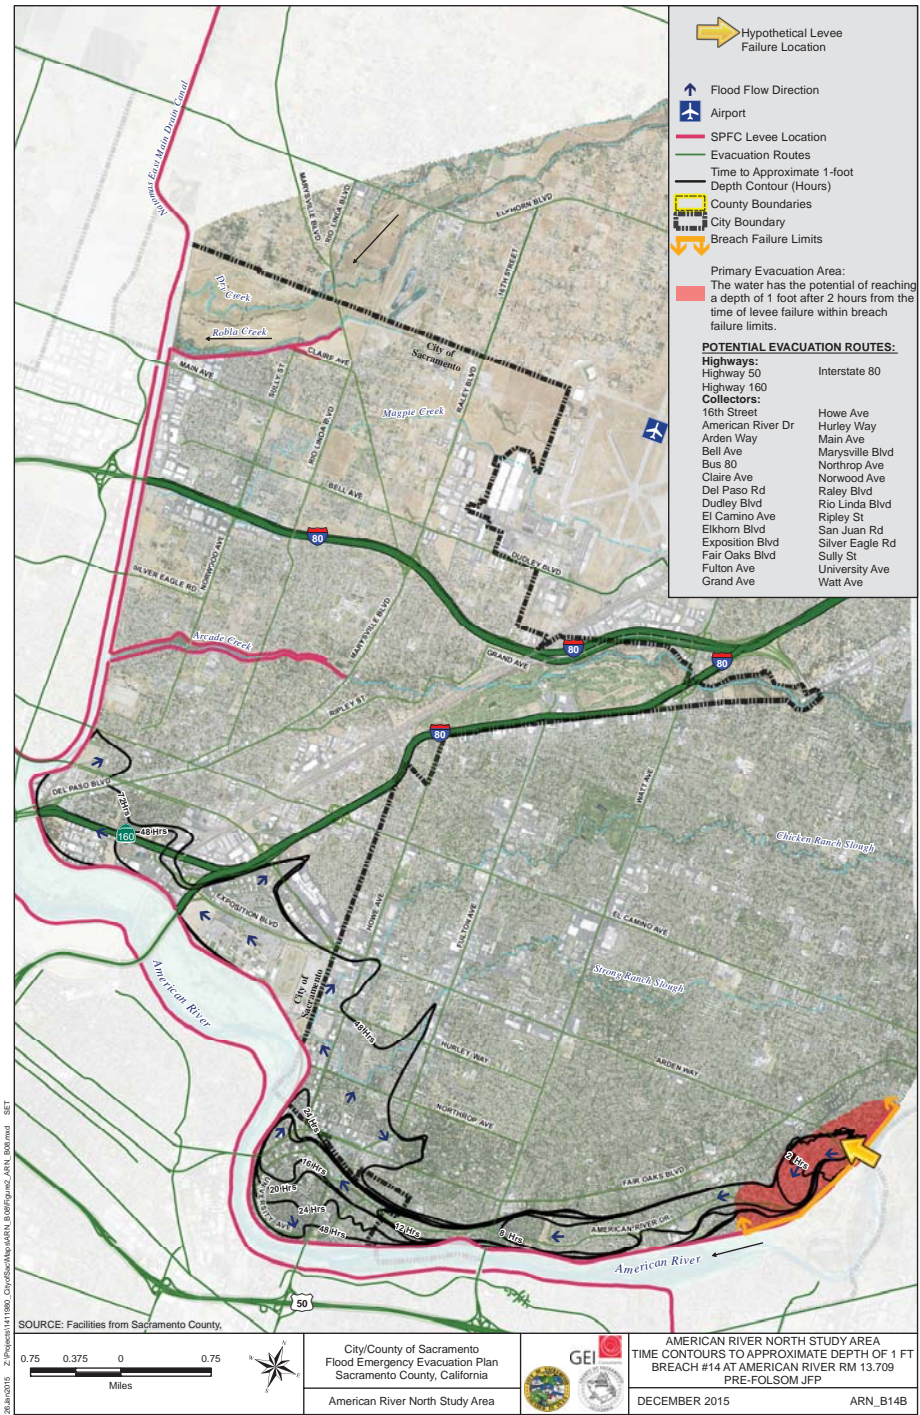

MAXIMUM FLOOD DEPTH MAP

TIME CONTOURS IN HOURS TO APPROXIMATE DEPTH OF ONE FOOT

FLOOD INUNDATION TIME IN HOURS FOR EVACUATION ROUTES

RECOMMENDED EVACUATION ROUTES