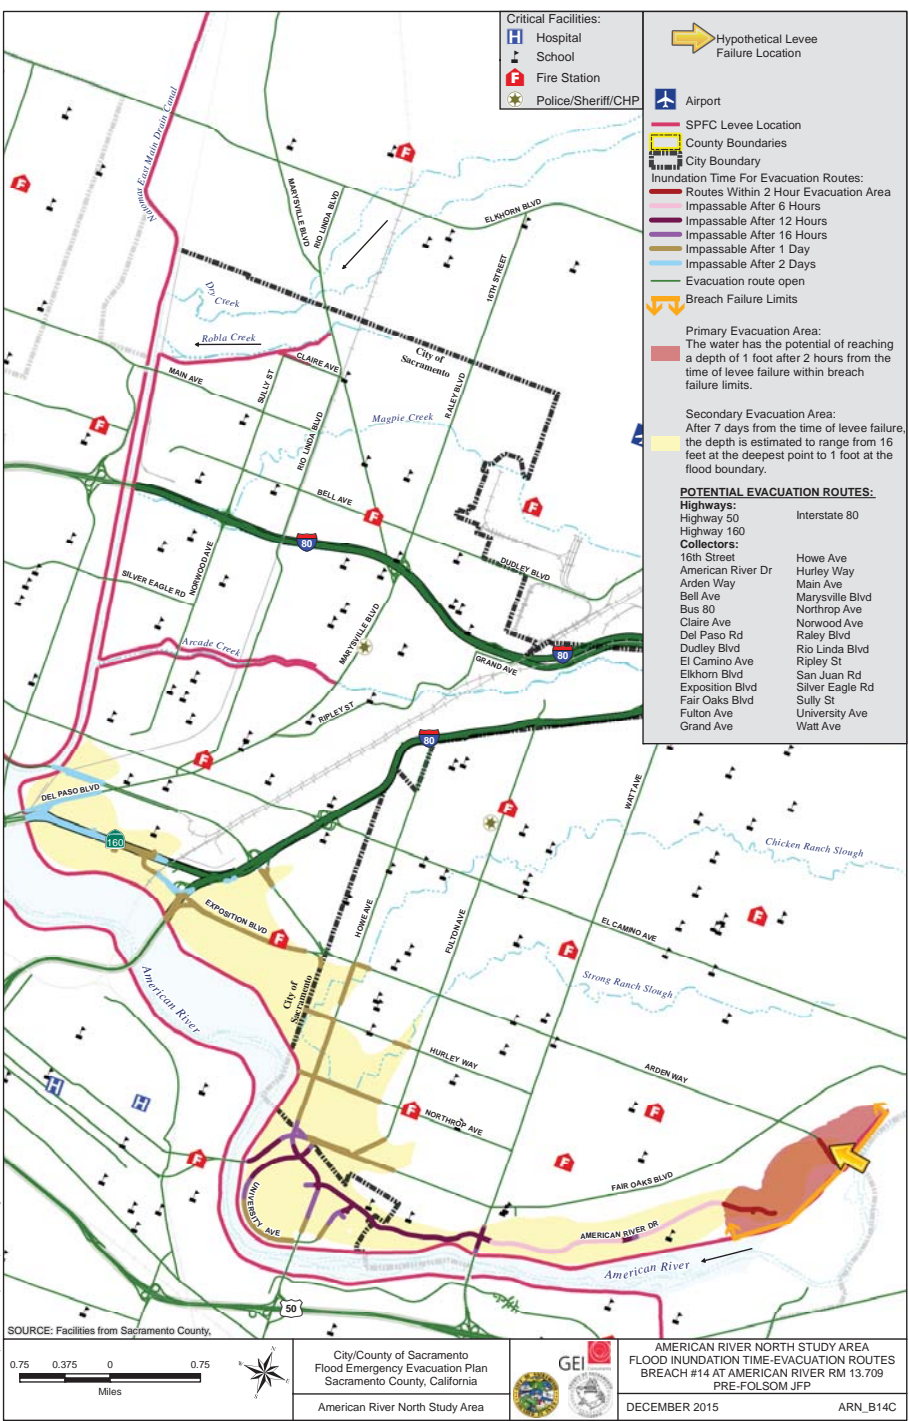

MAXIMUM FLOOD DEPTH MAP

TIME CONTOURS IN HOURS TO APPROXIMATE DEPTH OF ONE FOOT

FLOOD INUNDATION TIME IN HOURS FOR EVACUATION ROUTES

RECOMMENDED EVACUATION ROUTES