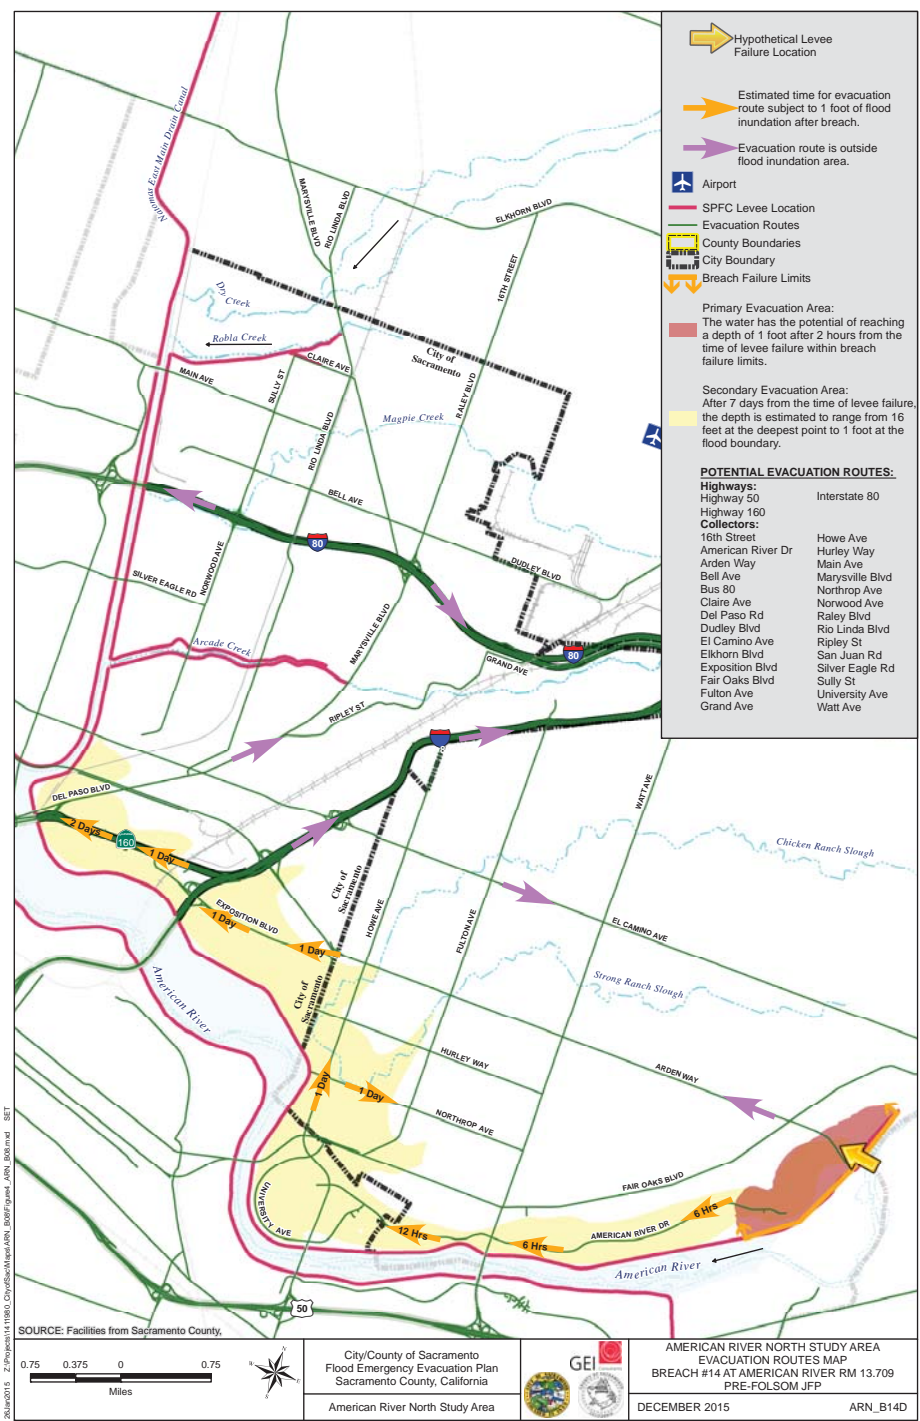

MAXIMUM FLOOD DEPTH MAP

TIME CONTOURS IN HOURS TO APPROXIMATE DEPTH OF ONE FOOT

FLOOD INUNDATION TIME IN HOURS FOR EVACUATION ROUTES

RECOMMENDED EVACUATION ROUTES