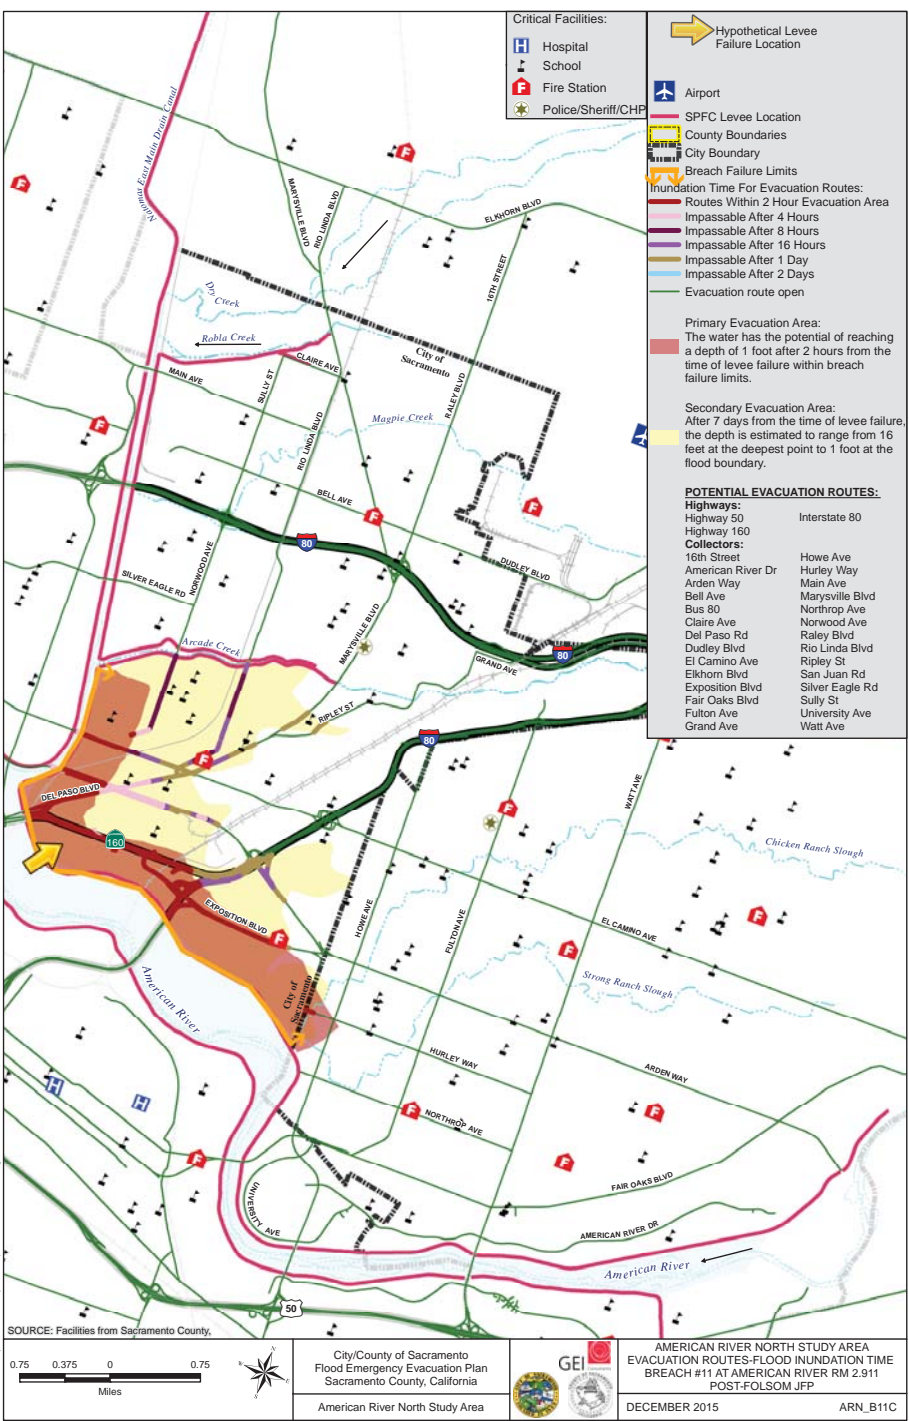

MAXIMUM FLOOD DEPTH MAP

TIME CONTOURS IN HOURS TO APPROXIMATE DEPTH OF ONE FOOT

FLOOD INUNDATION TIME IN HOURS FOR EVACUATION ROUTES

RECOMMENDED EVACUATION ROUTES