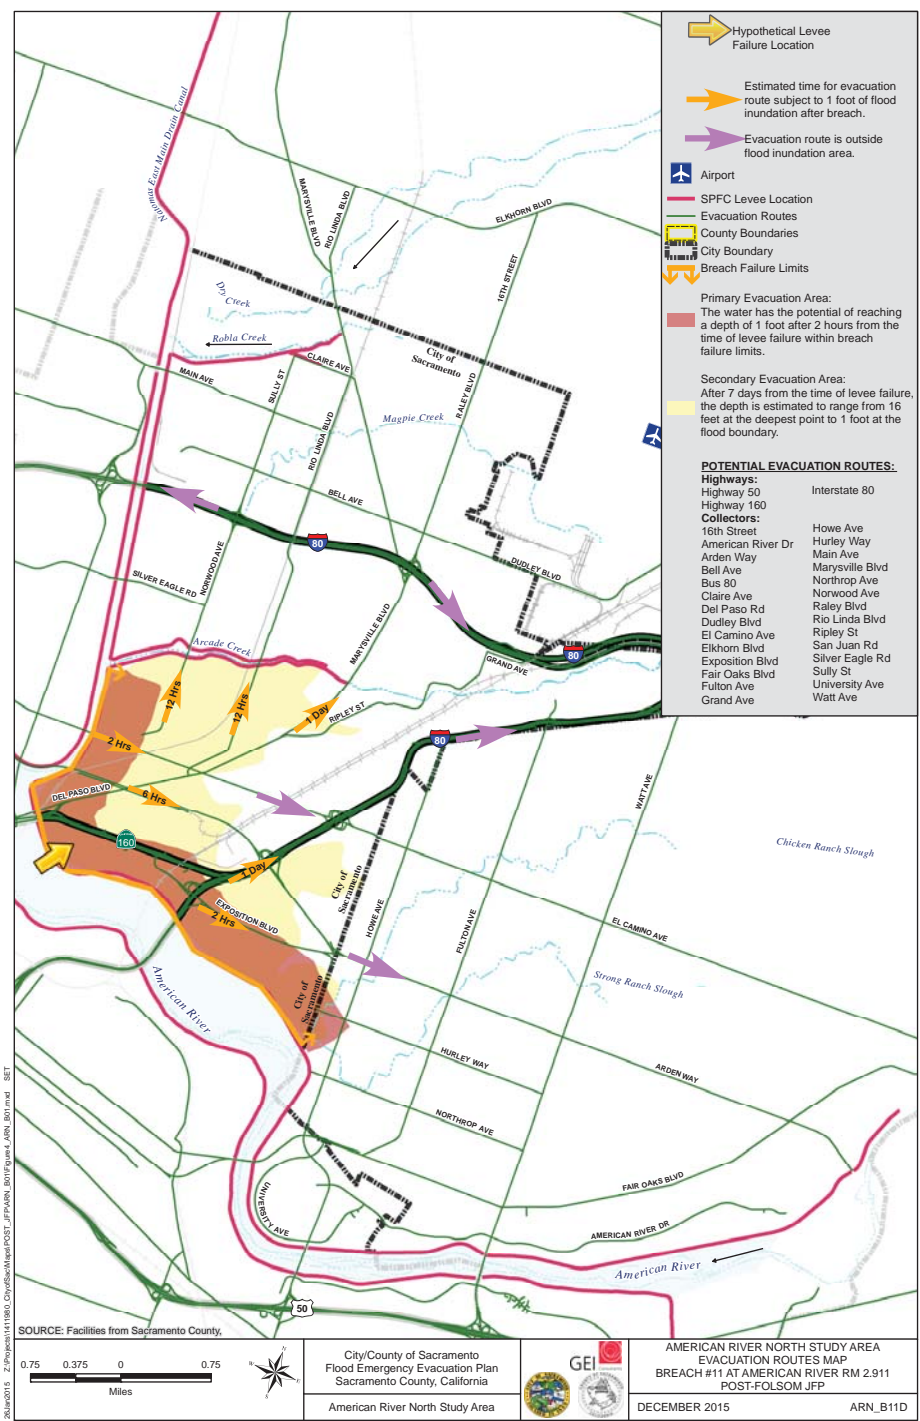

MAXIMUM FLOOD DEPTH MAP

TIME CONTOURS IN HOURS TO APPROXIMATE DEPTH OF ONE FOOT

FLOOD INUNDATION TIME IN HOURS FOR EVACUATION ROUTES

RECOMMENDED EVACUATION ROUTES