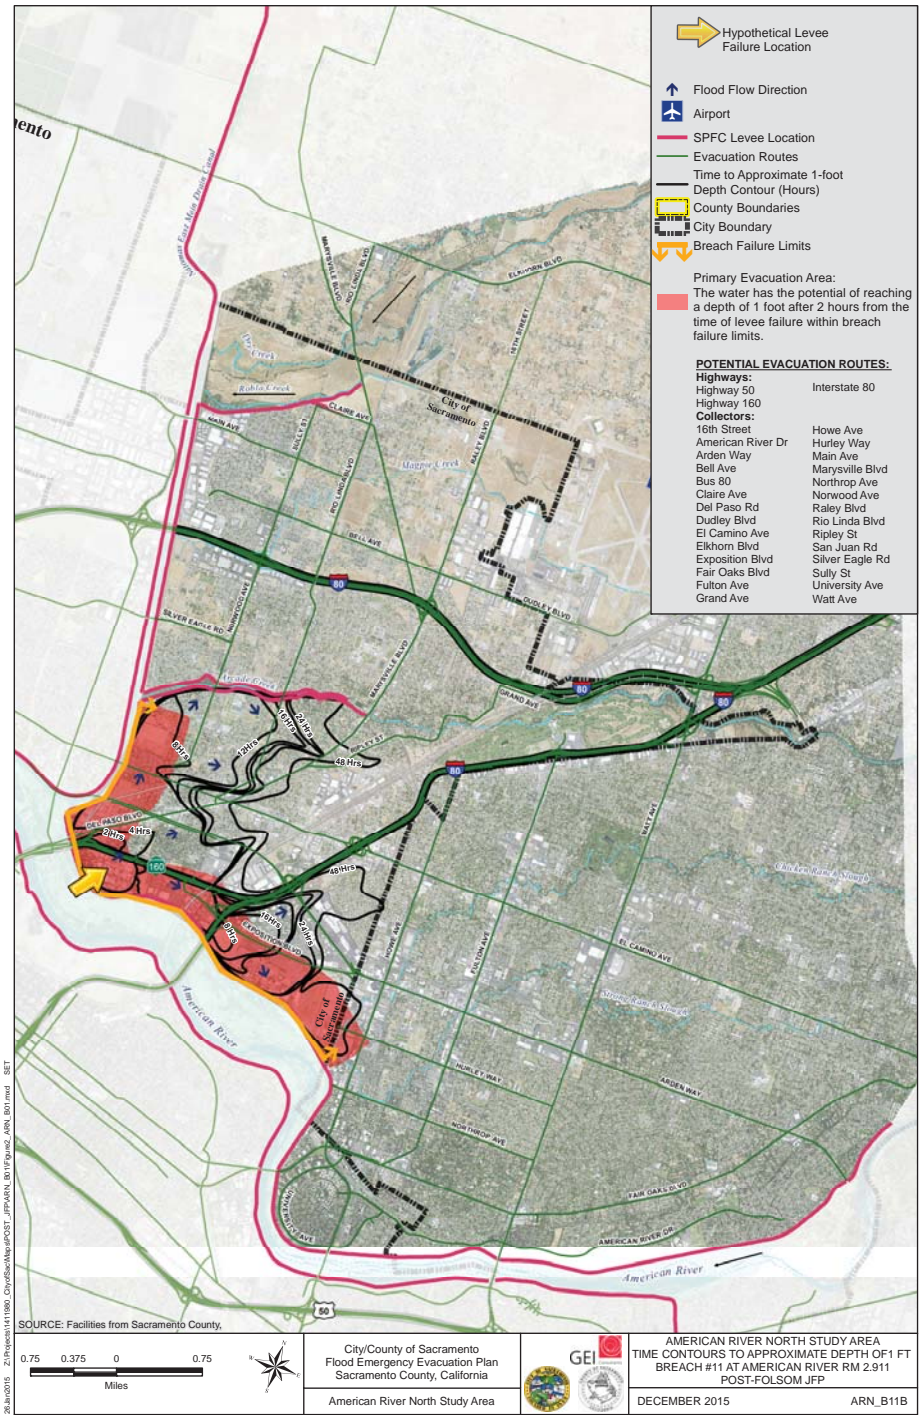

MAXIMUM FLOOD DEPTH MAP

TIME CONTOURS IN HOURS TO APPROXIMATE DEPTH OF ONE FOOT

FLOOD INUNDATION TIME IN HOURS FOR EVACUATION ROUTES

RECOMMENDED EVACUATION ROUTES