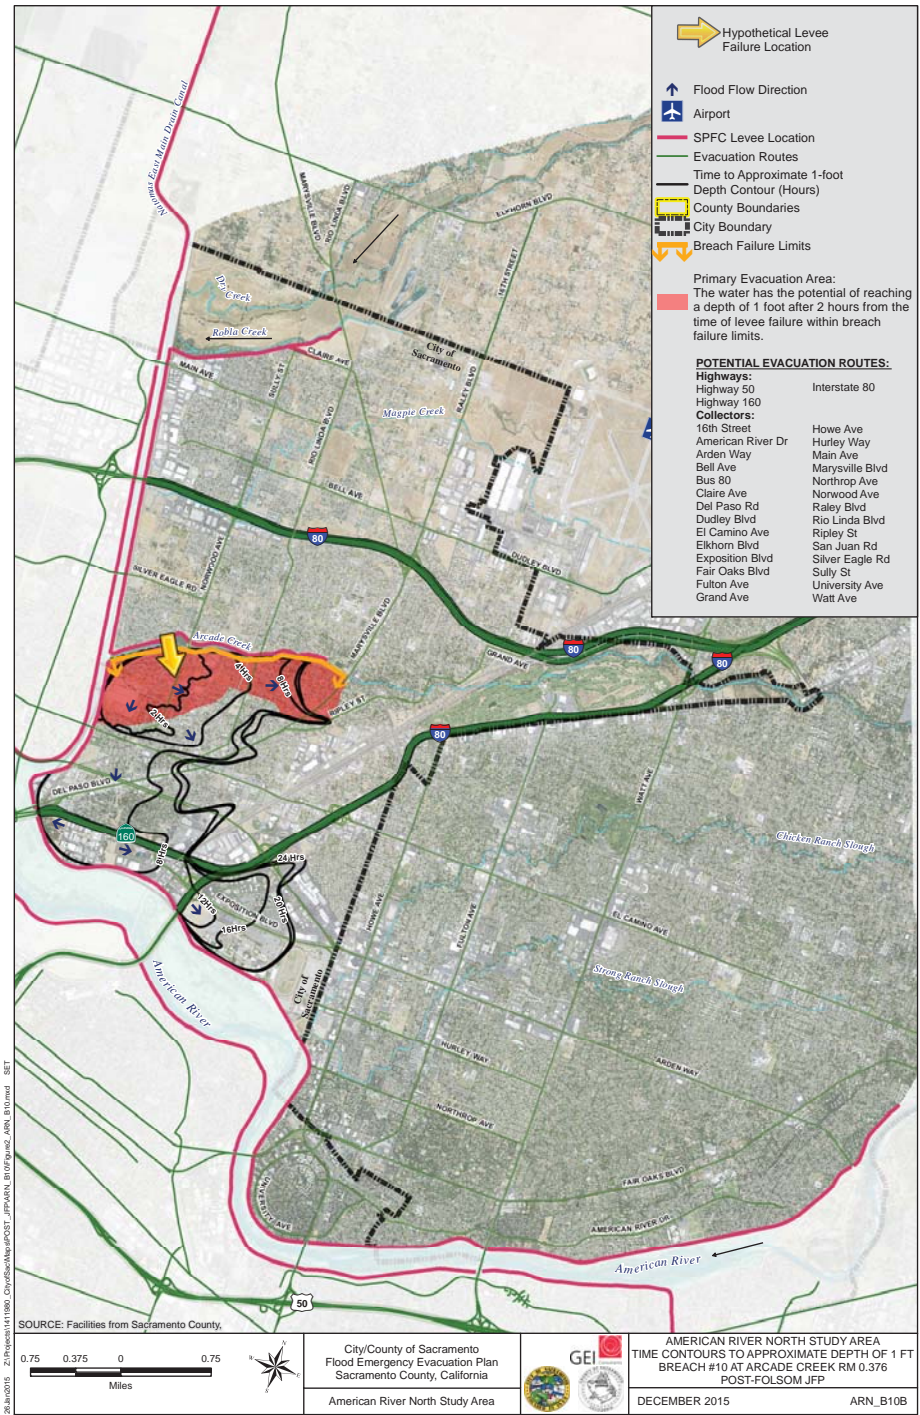

MAXIMUM FLOOD DEPTH MAP

TIME CONTOURS IN HOURS TO APPROXIMATE DEPTH OF ONE FOOT

FLOOD INUNDATION TIME IN HOURS FOR EVACUATION ROUTES

RECOMMENDED EVACUATION ROUTES