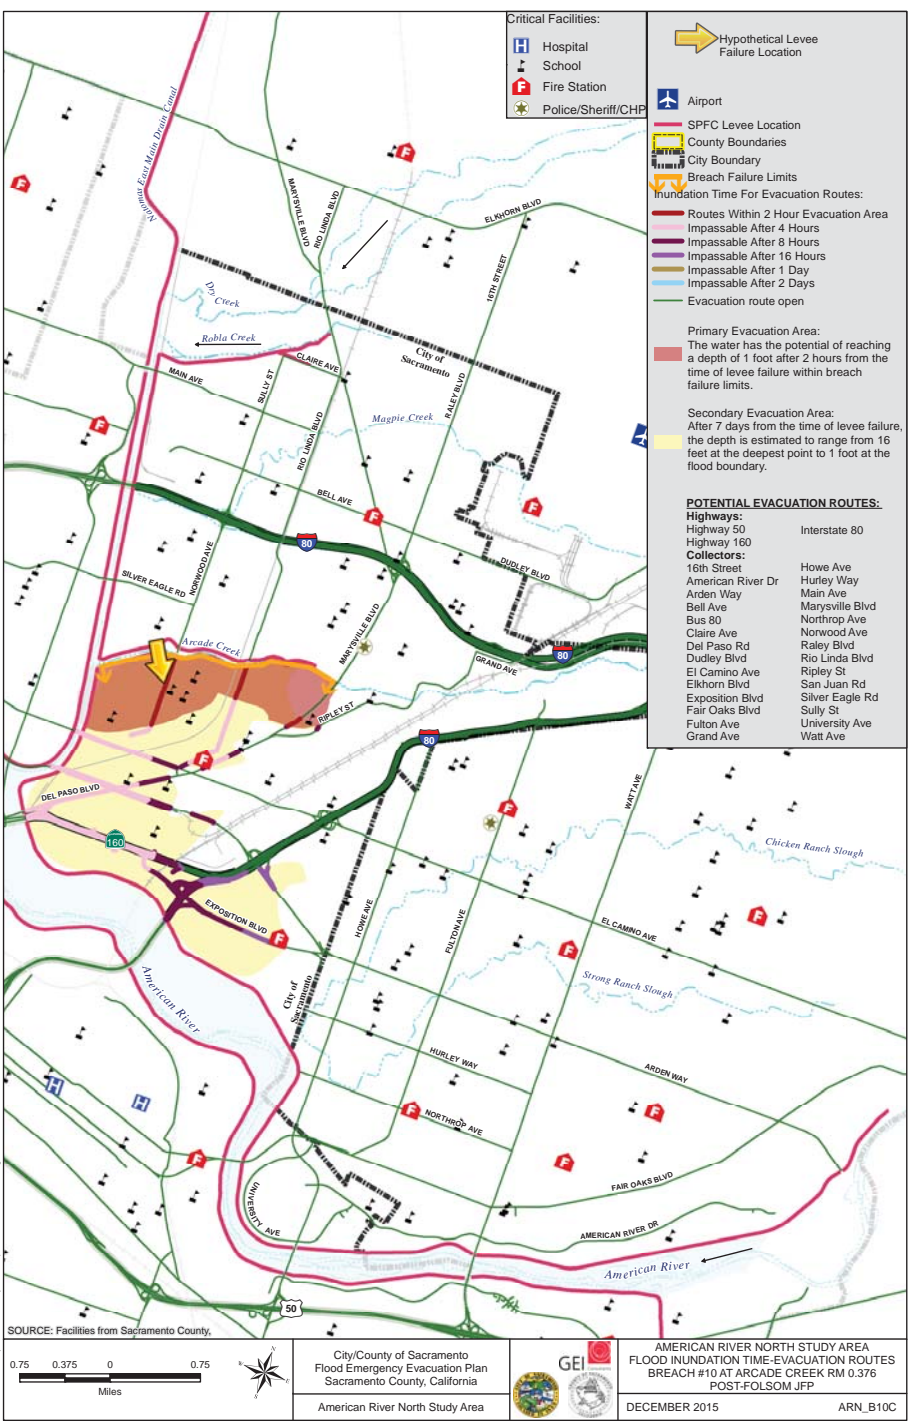

MAXIMUM FLOOD DEPTH MAP

TIME CONTOURS IN HOURS TO APPROXIMATE DEPTH OF ONE FOOT

FLOOD INUNDATION TIME IN HOURS FOR EVACUATION ROUTES

RECOMMENDED EVACUATION ROUTES