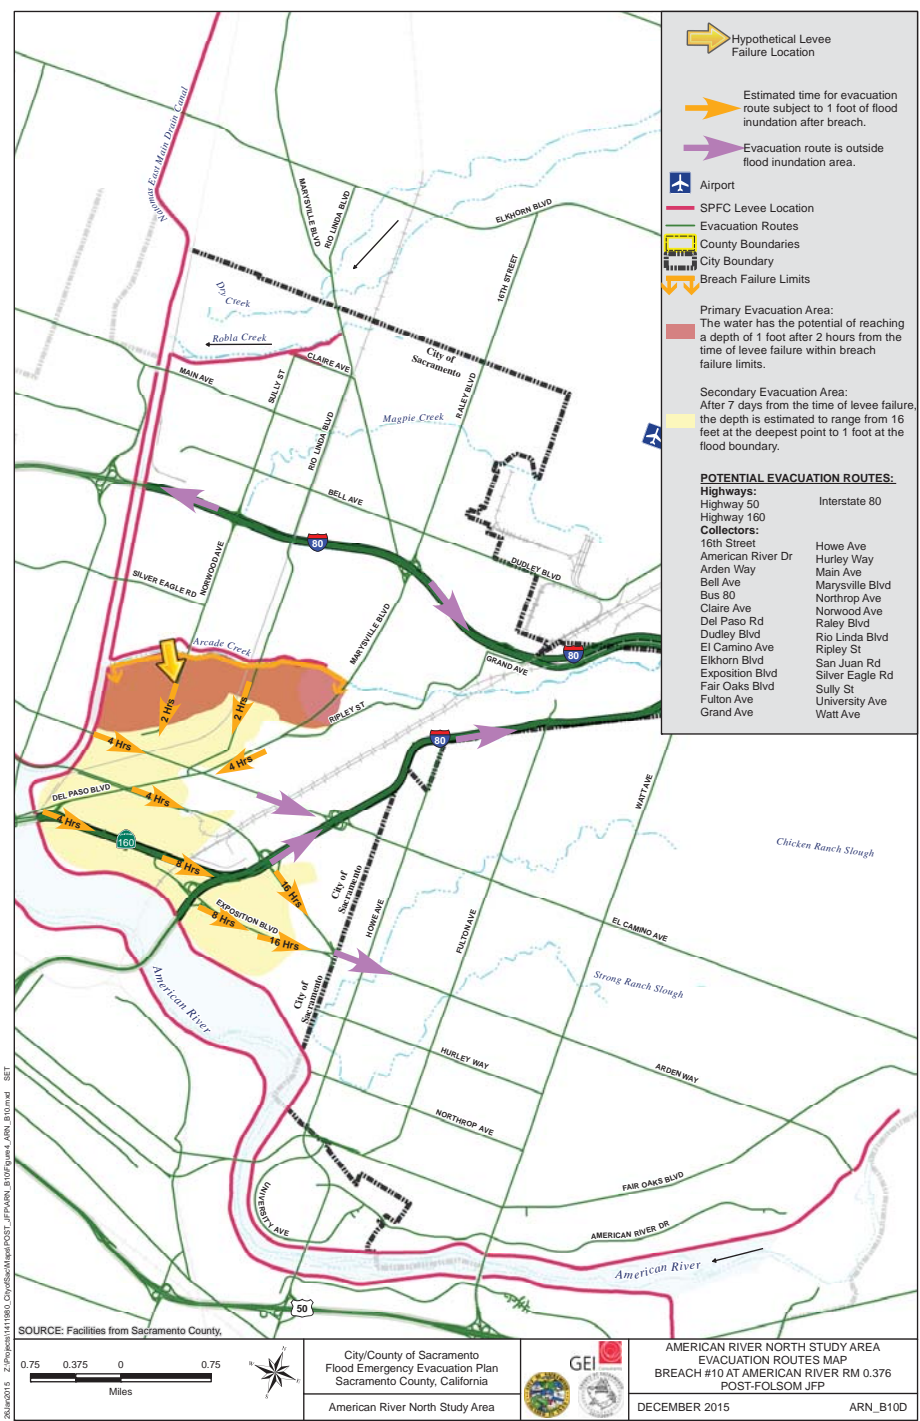

MAXIMUM FLOOD DEPTH MAP

TIME CONTOURS IN HOURS TO APPROXIMATE DEPTH OF ONE FOOT

FLOOD INUNDATION TIME IN HOURS FOR EVACUATION ROUTES

RECOMMENDED EVACUATION ROUTES