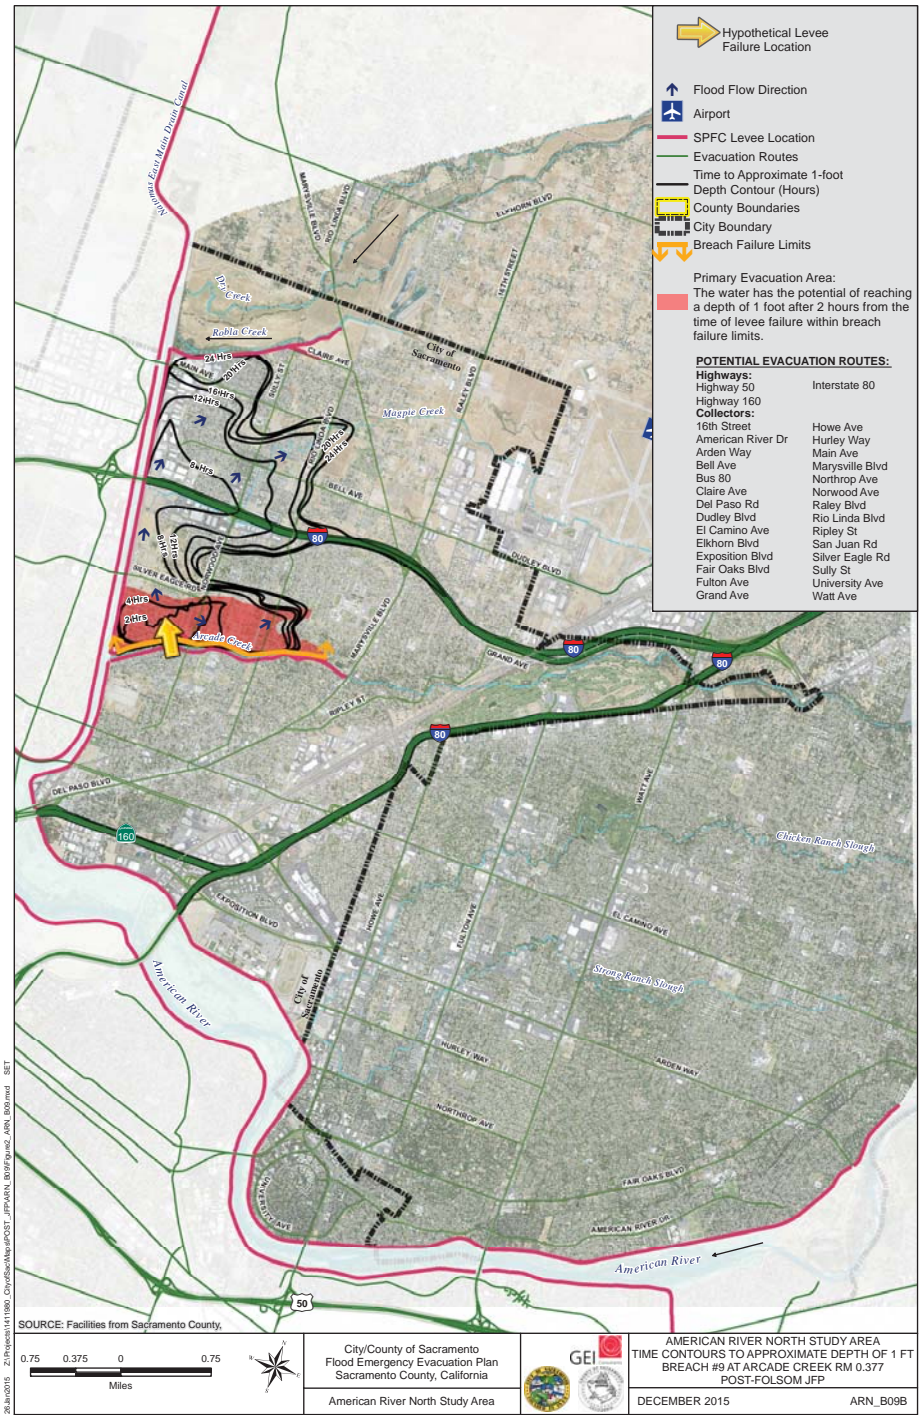

MAXIMUM FLOOD DEPTH MAP

TIME CONTOURS IN HOURS TO APPROXIMATE DEPTH OF ONE FOOT

FLOOD INUNDATION TIME IN HOURS FOR EVACUATION ROUTES

RECOMMENDED EVACUATION ROUTES