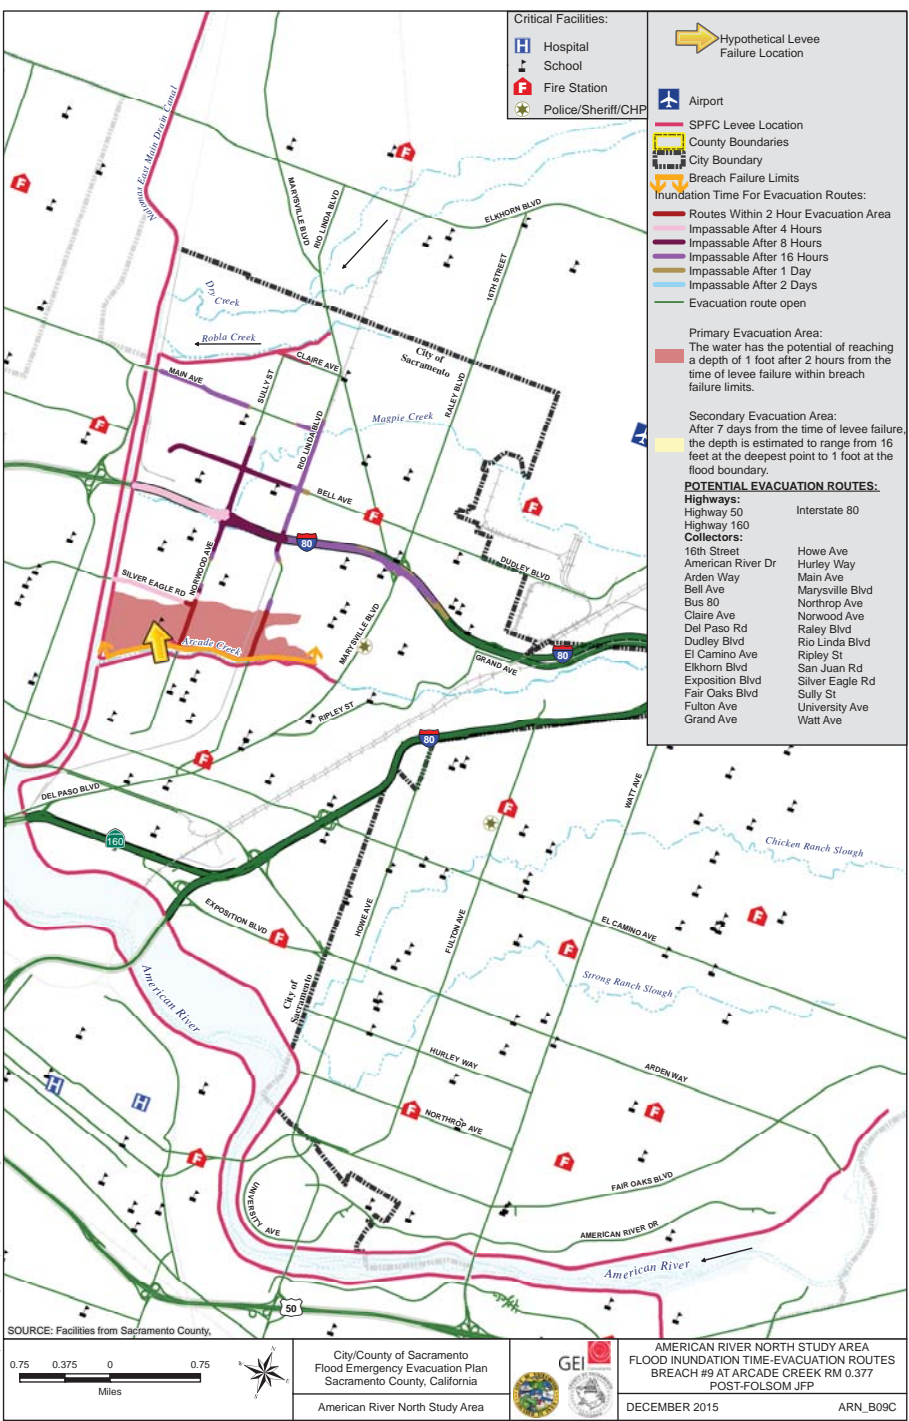

MAXIMUM FLOOD DEPTH MAP

TIME CONTOURS IN HOURS TO APPROXIMATE DEPTH OF ONE FOOT

FLOOD INUNDATION TIME IN HOURS FOR EVACUATION ROUTES

RECOMMENDED EVACUATION ROUTES