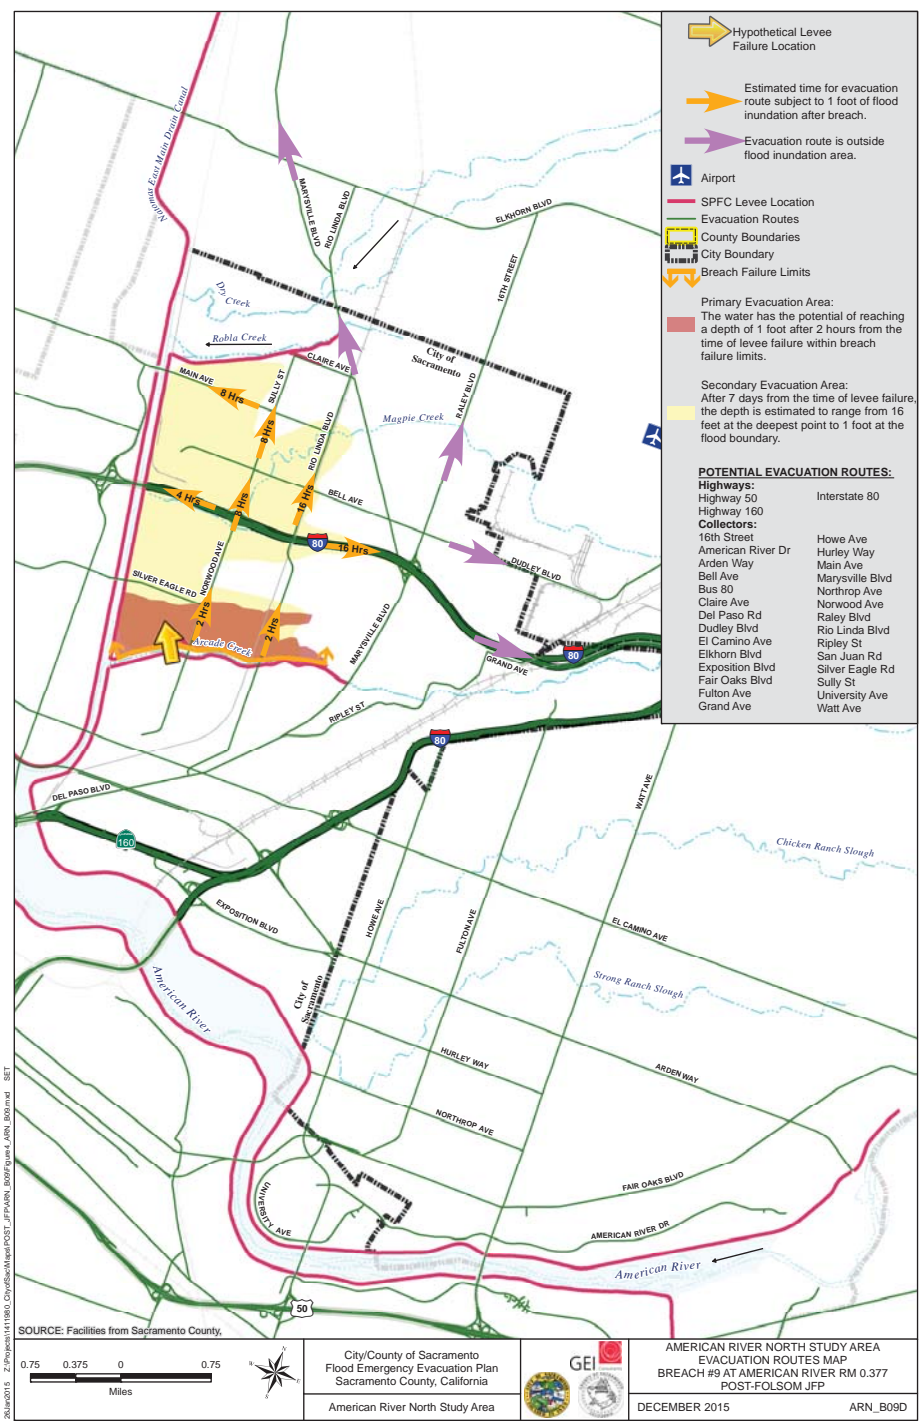

MAXIMUM FLOOD DEPTH MAP

TIME CONTOURS IN HOURS TO APPROXIMATE DEPTH OF ONE FOOT

FLOOD INUNDATION TIME IN HOURS FOR EVACUATION ROUTES

RECOMMENDED EVACUATION ROUTES