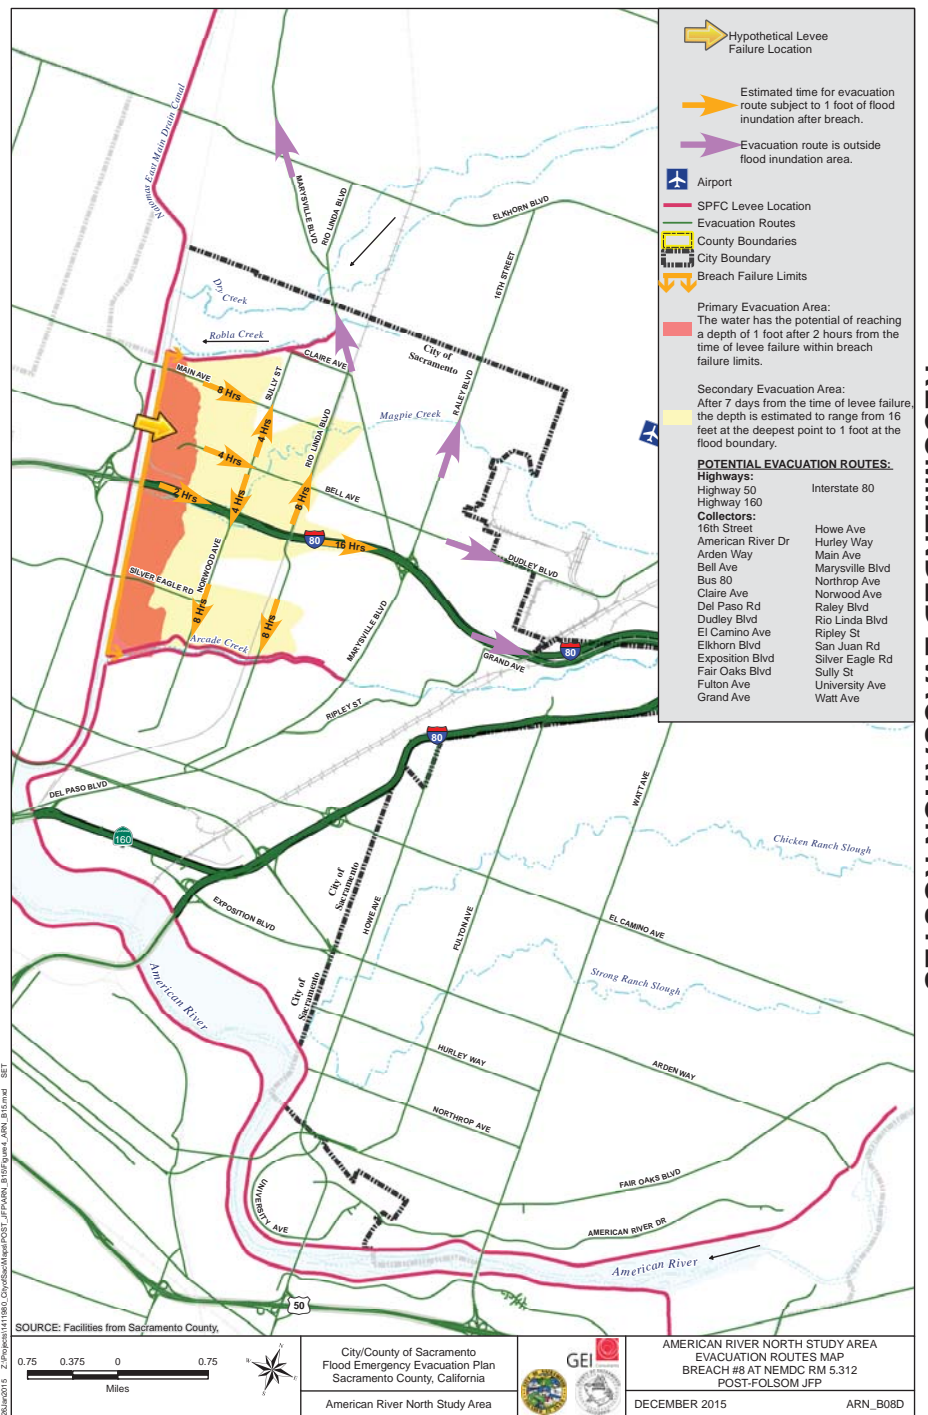

MAXIMUM FLOOD DEPTH MAP

TIME CONTOURS IN HOURS TO APPROXIMATE DEPTH OF ONE FOOT

FLOOD INUNDATION TIME IN HOURS FOR EVACUATION ROUTES

RECOMMENDED EVACUATION ROUTES