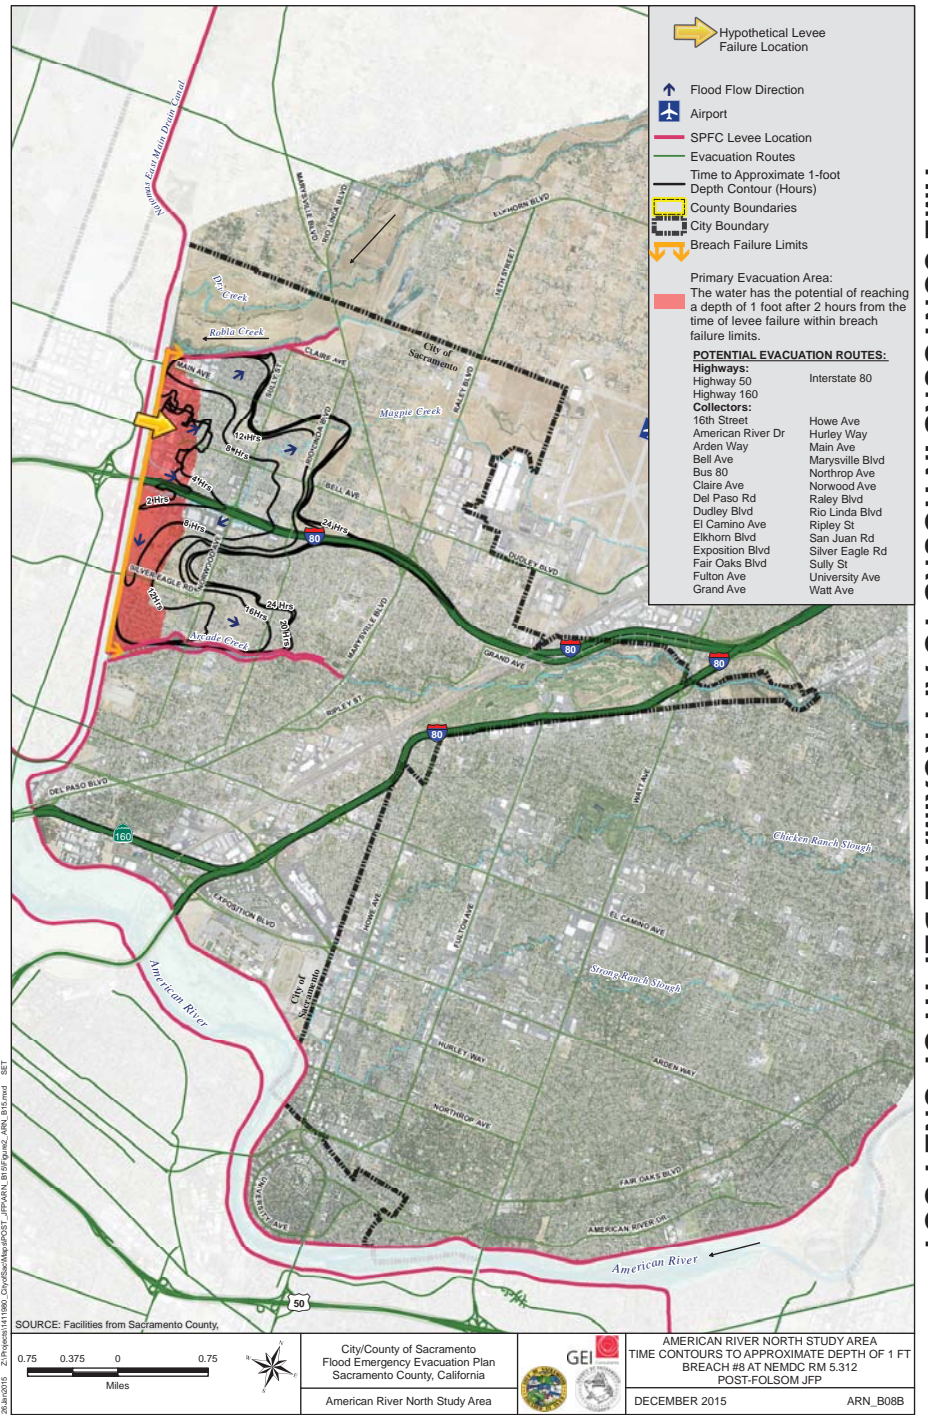

MAXIMUM FLOOD DEPTH MAP

TIME CONTOURS IN HOURS TO APPROXIMATE DEPTH OF ONE FOOT

FLOOD INUNDATION TIME IN HOURS FOR EVACUATION ROUTES

RECOMMENDED EVACUATION ROUTES