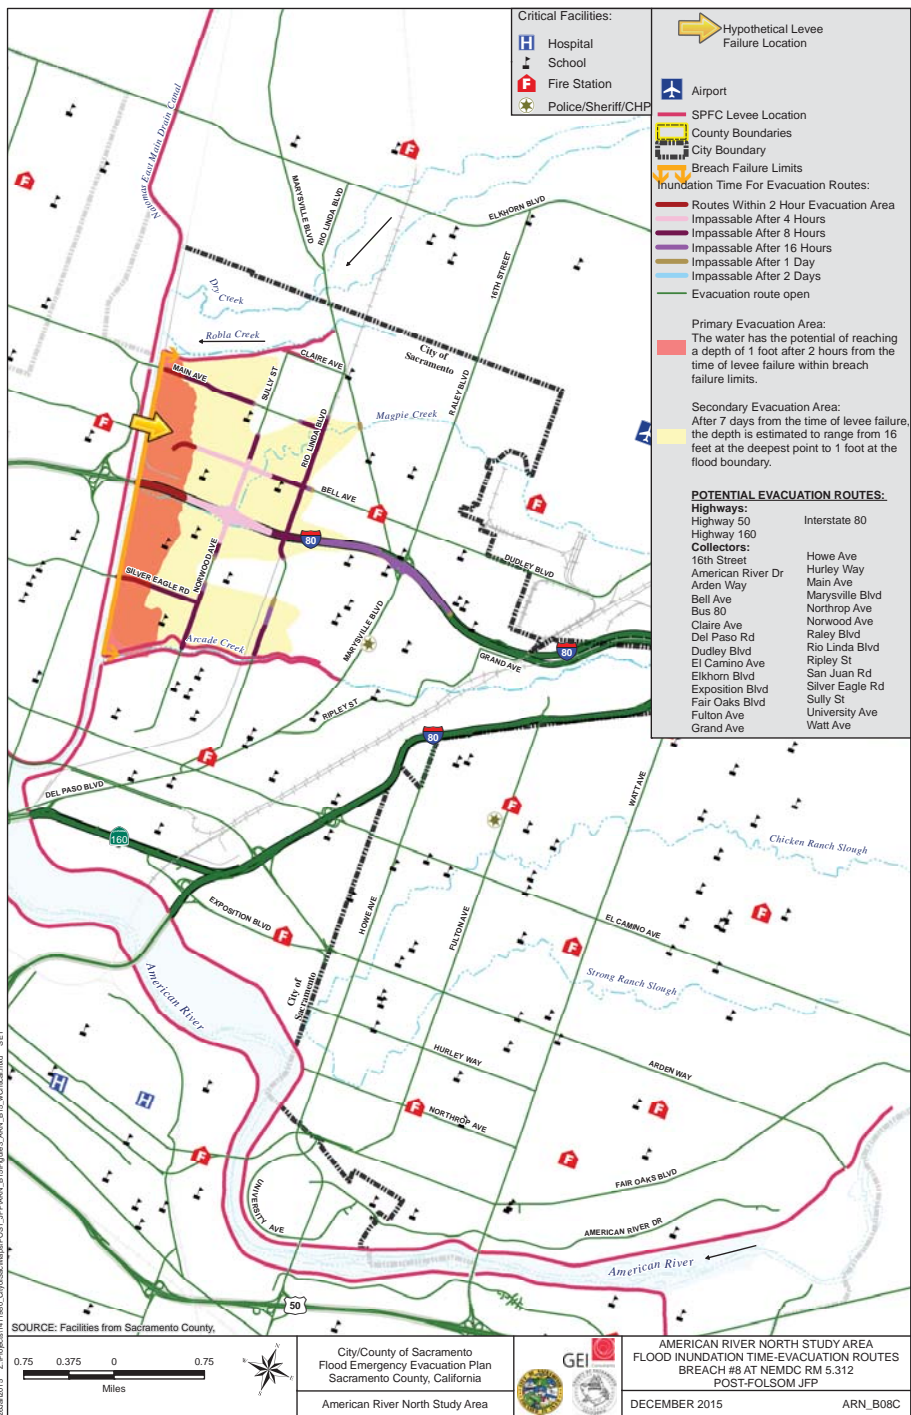

MAXIMUM FLOOD DEPTH MAP

TIME CONTOURS IN HOURS TO APPROXIMATE DEPTH OF ONE FOOT

FLOOD INUNDATION TIME IN HOURS FOR EVACUATION ROUTES

RECOMMENDED EVACUATION ROUTES