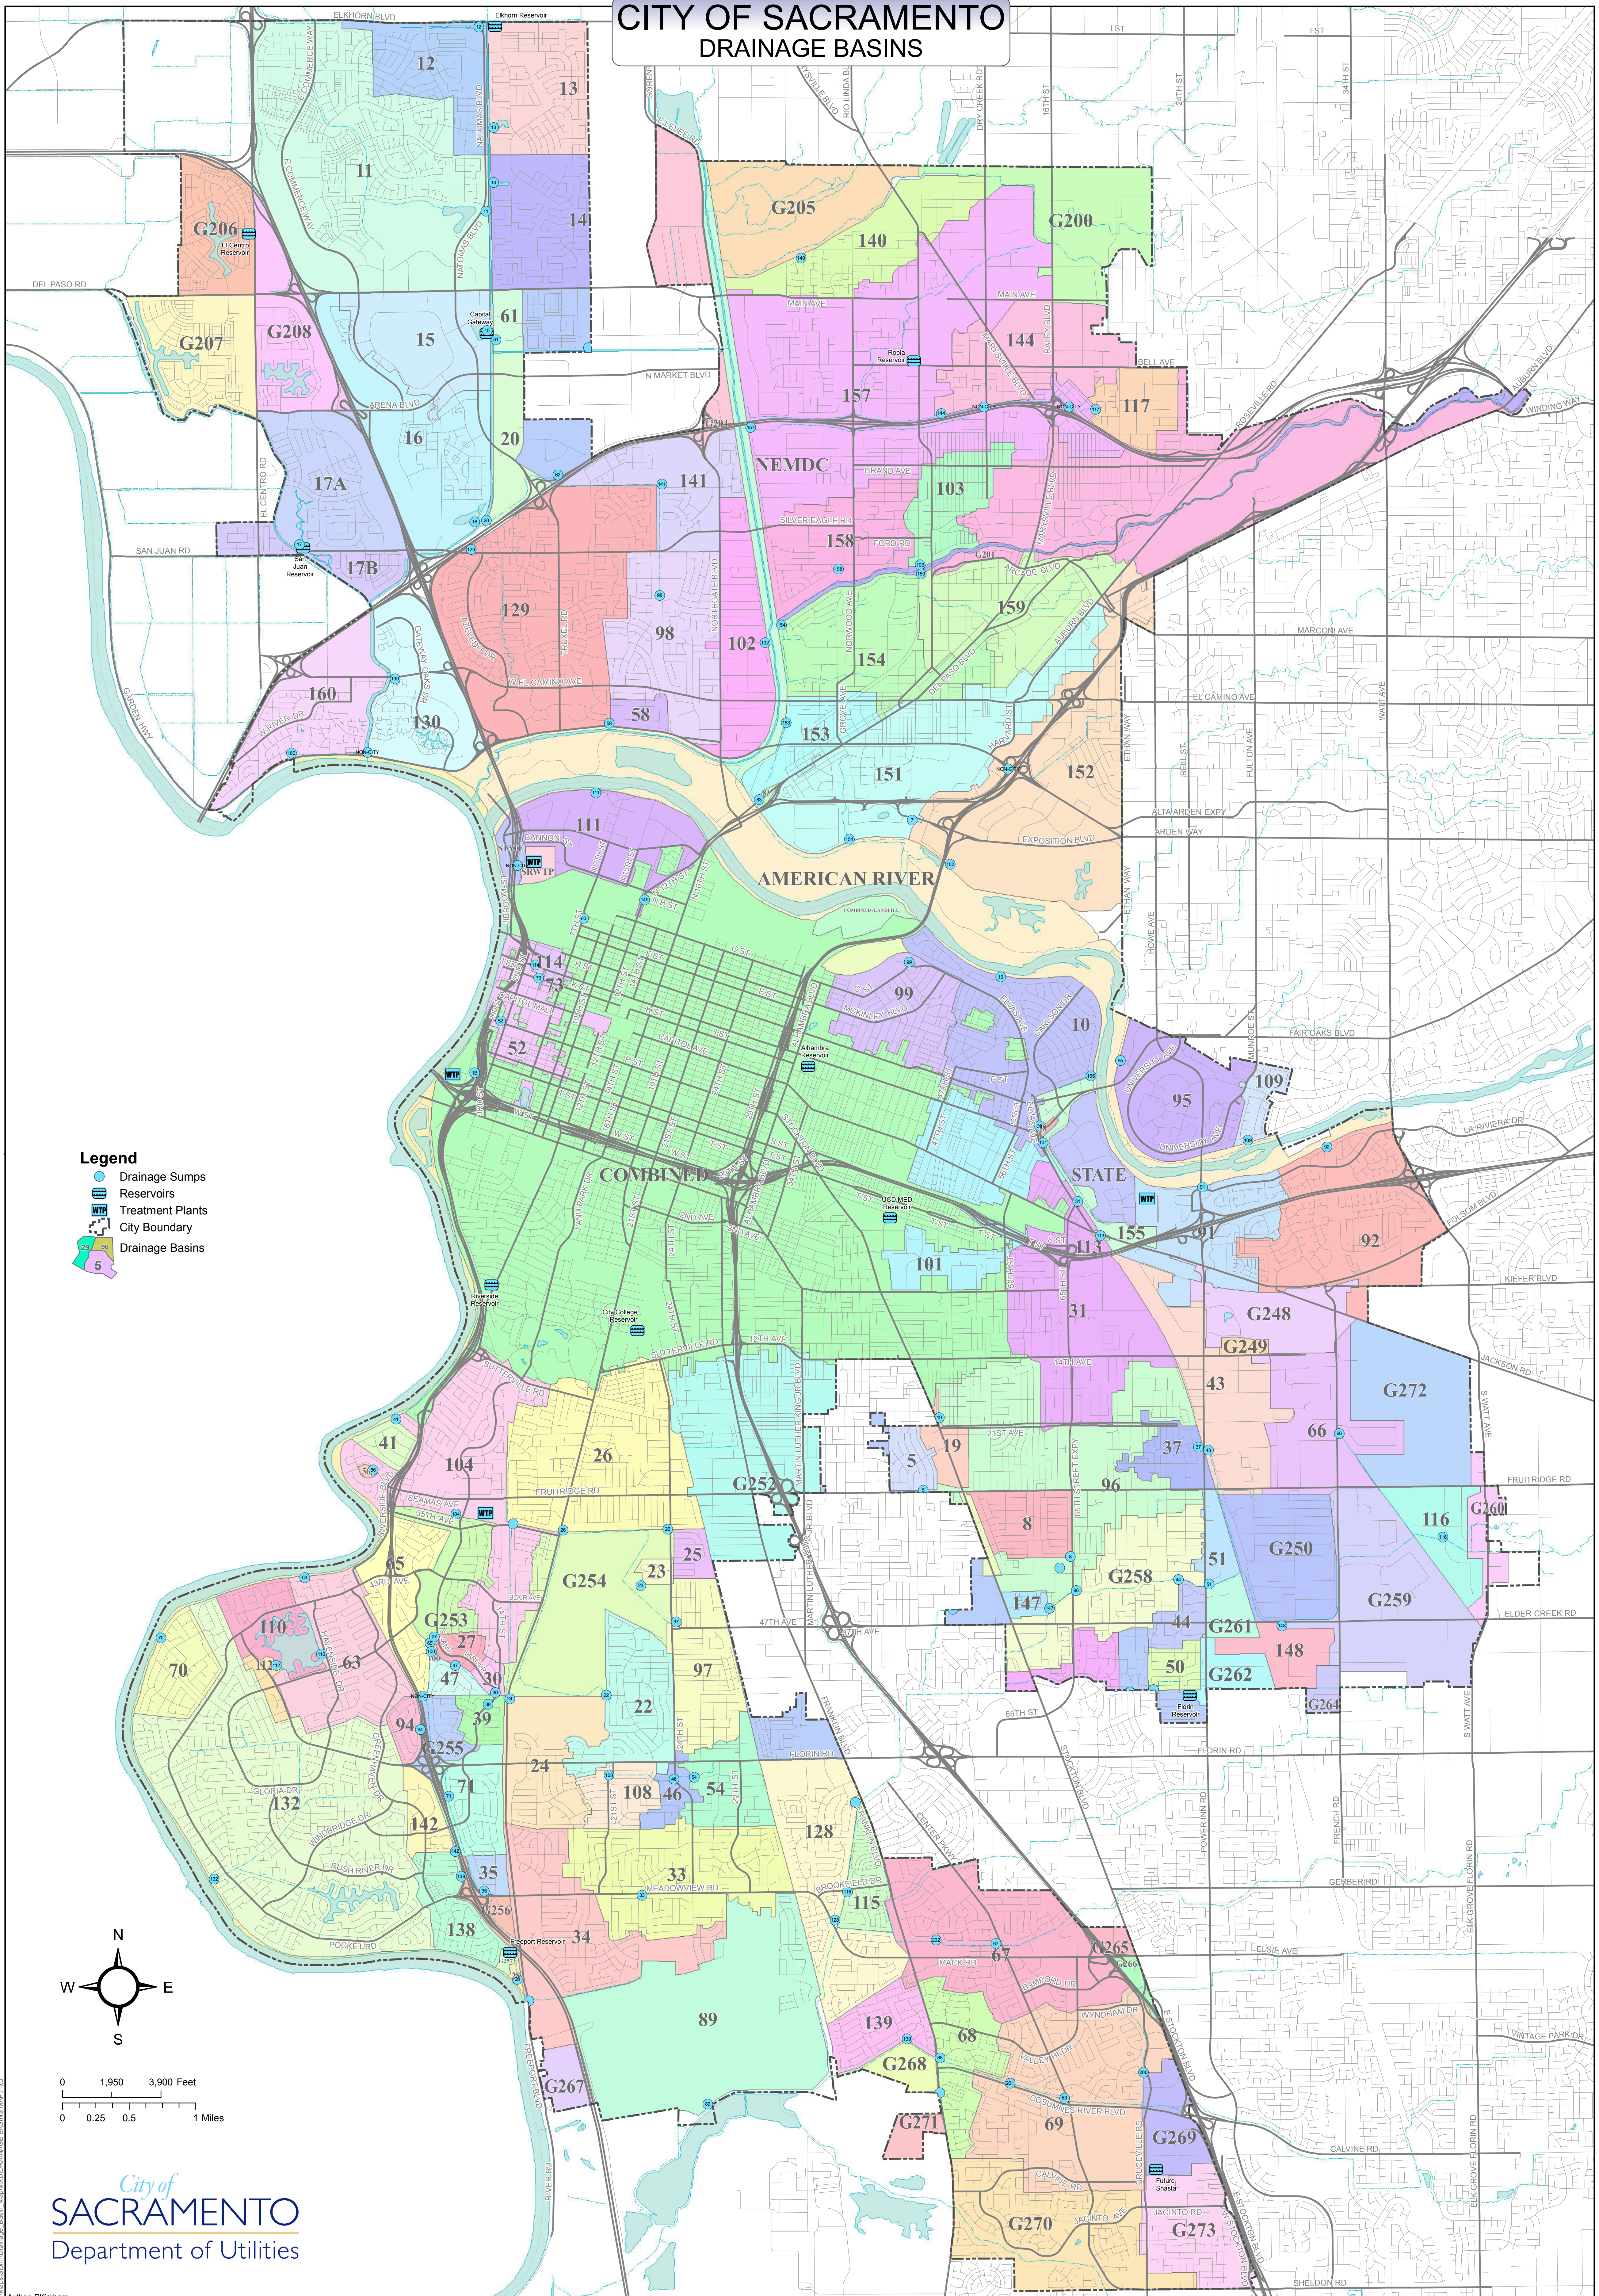

CITY OF SACRAMENTO DRAINAGE BASINS

- Legend**
- Drainage Sumps
 - Reservoirs
 - Treatment Plants
 - City Boundary
 - Drainage Basins