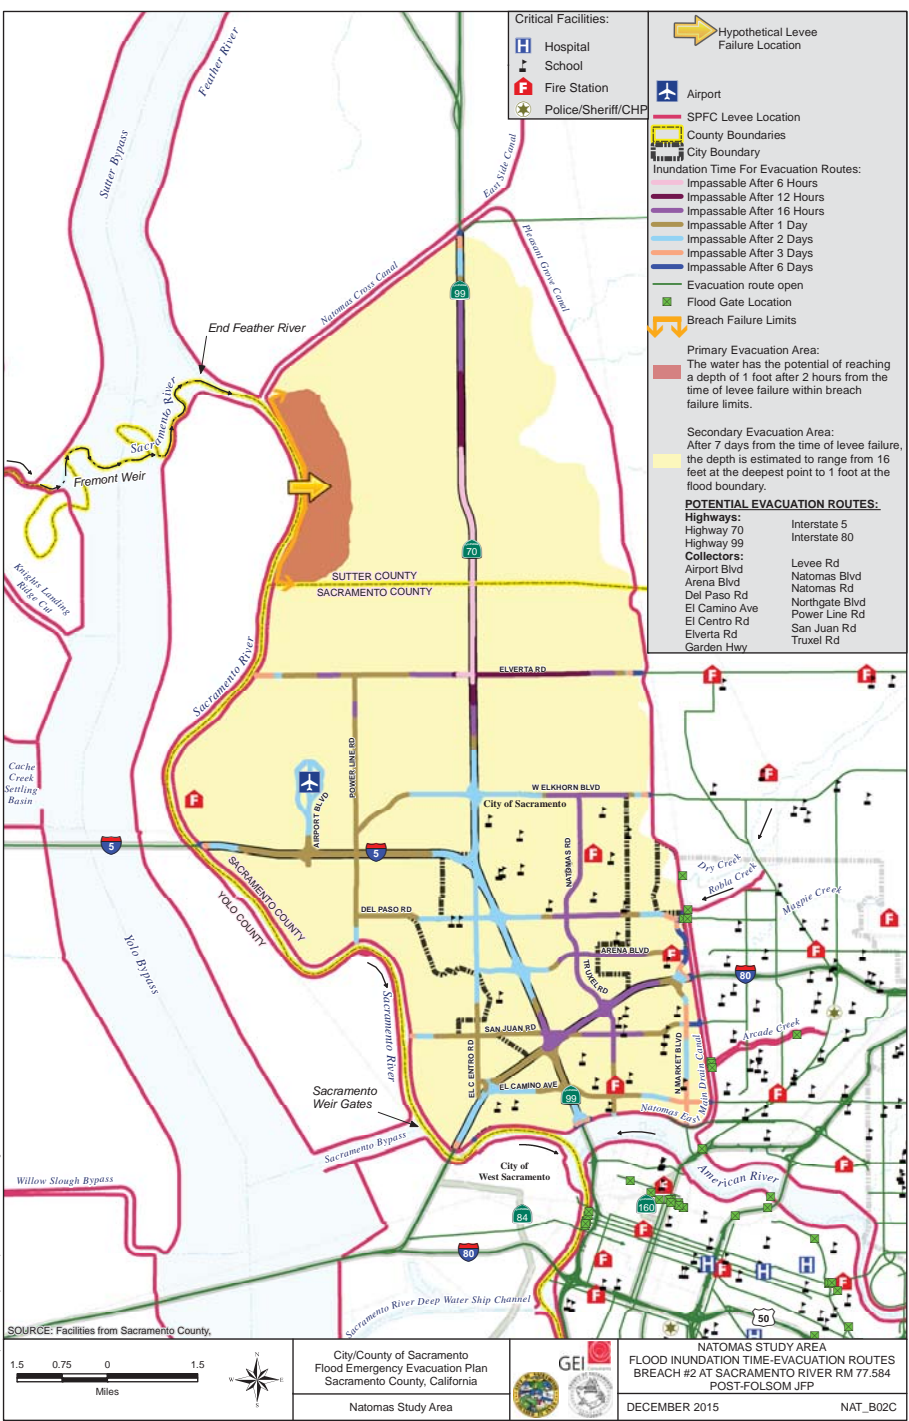

MAXIMUM FLOOD DEPTH MAP

TIME CONTOURS IN HOURS TO APPROXIMATE DEPTH OF ONE FOOT

FLOOD INUNDATION TIME IN HOURS FOR EVACUATION ROUTES

RECOMMENDED EVACUATION ROUTES