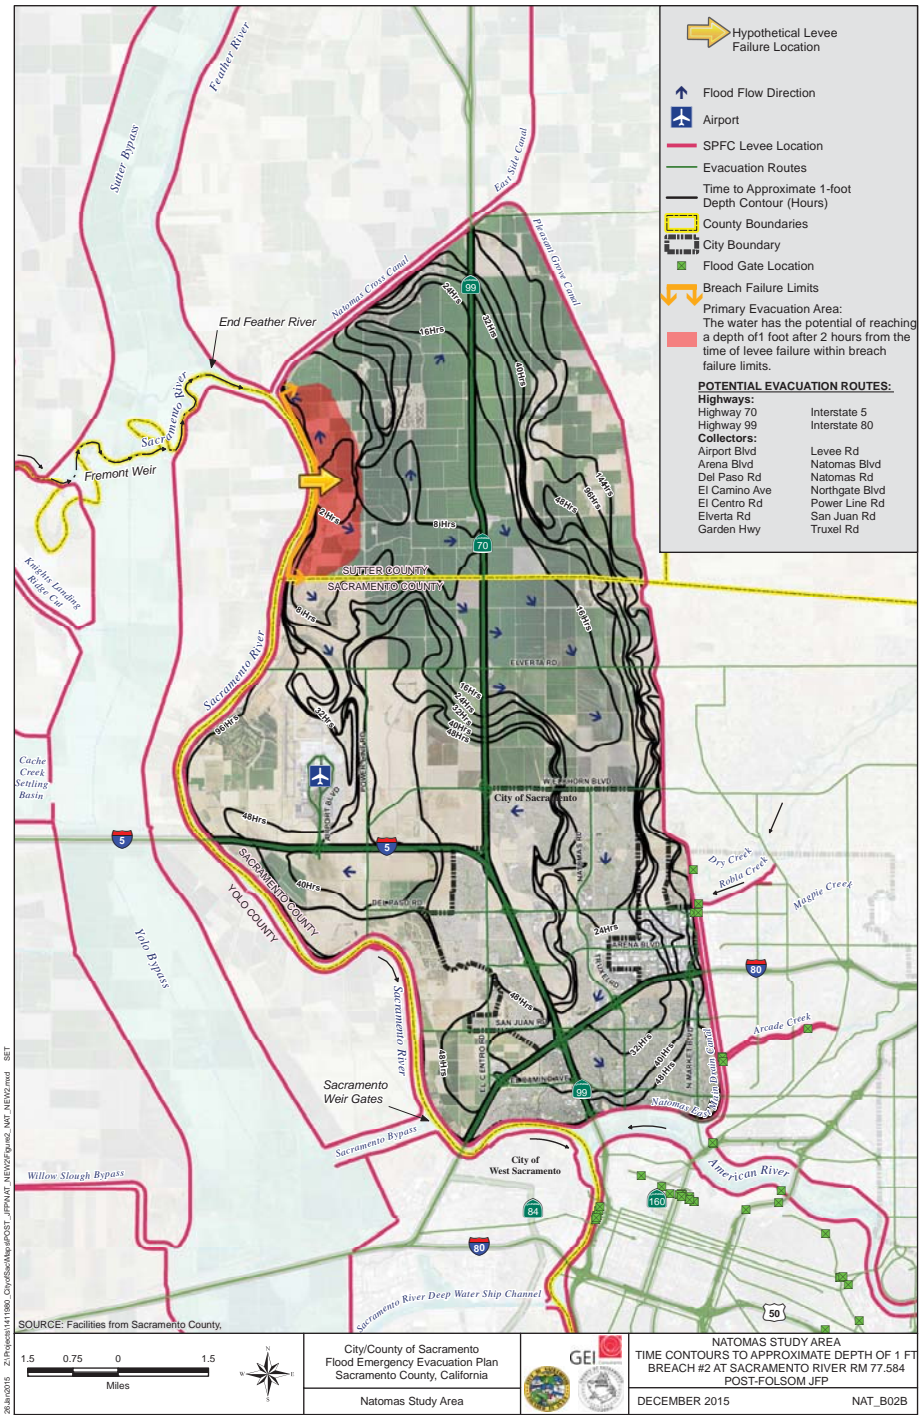

MAXIMUM FLOOD DEPTH MAP

TIME CONTOURS IN HOURS TO APPROXIMATE DEPTH OF ONE FOOT

FLOOD INUNDATION TIME IN HOURS FOR EVACUATION ROUTES

RECOMMENDED EVACUATION ROUTES