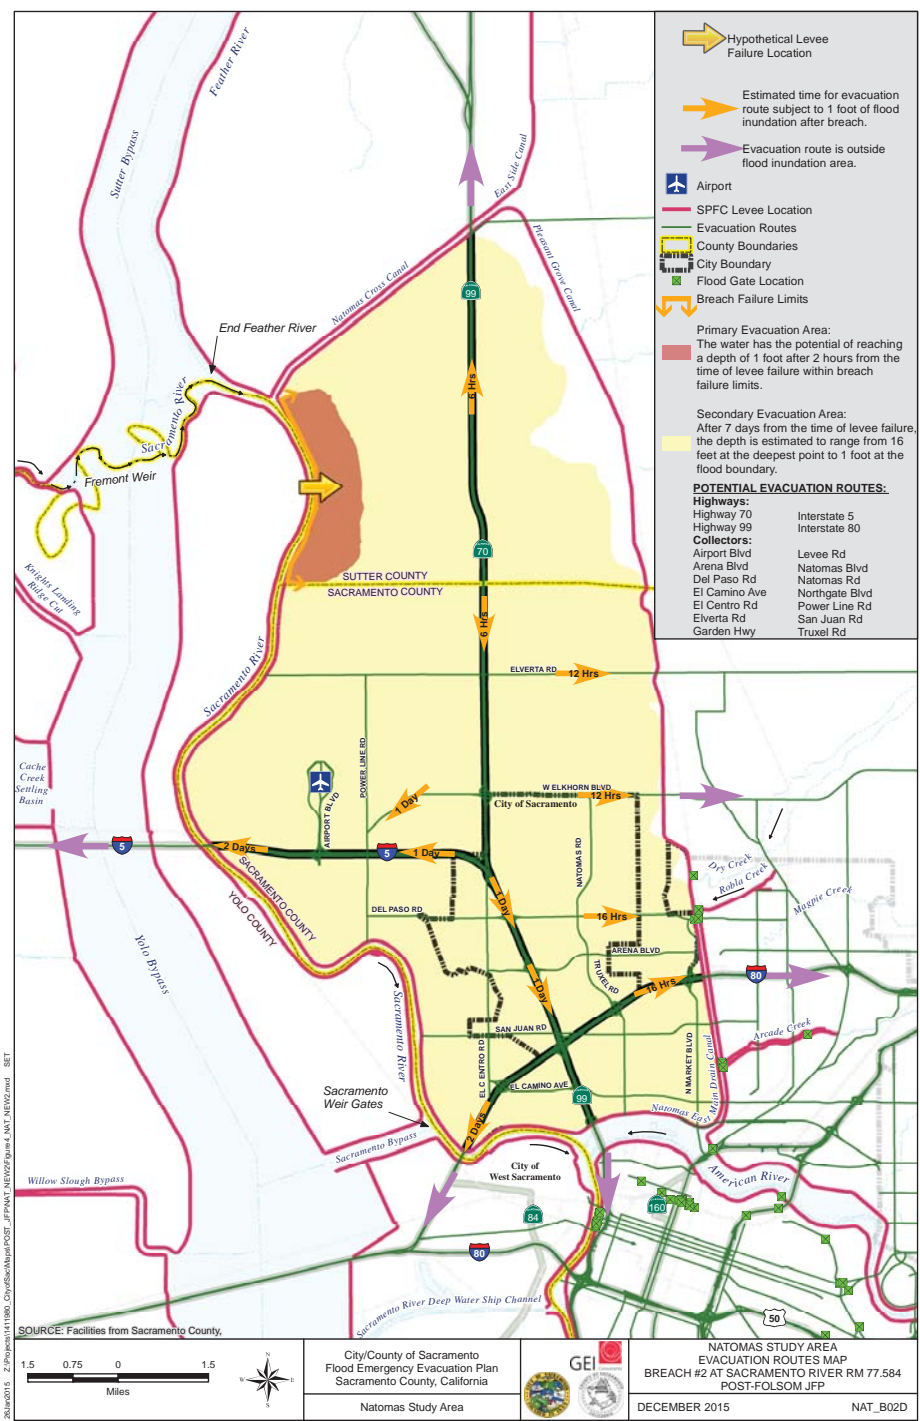

MAXIMUM FLOOD DEPTH MAP

TIME CONTOURS IN HOURS TO APPROXIMATE DEPTH OF ONE FOOT

FLOOD INUNDATION TIME IN HOURS FOR EVACUATION ROUTES

RECOMMENDED EVACUATION ROUTES