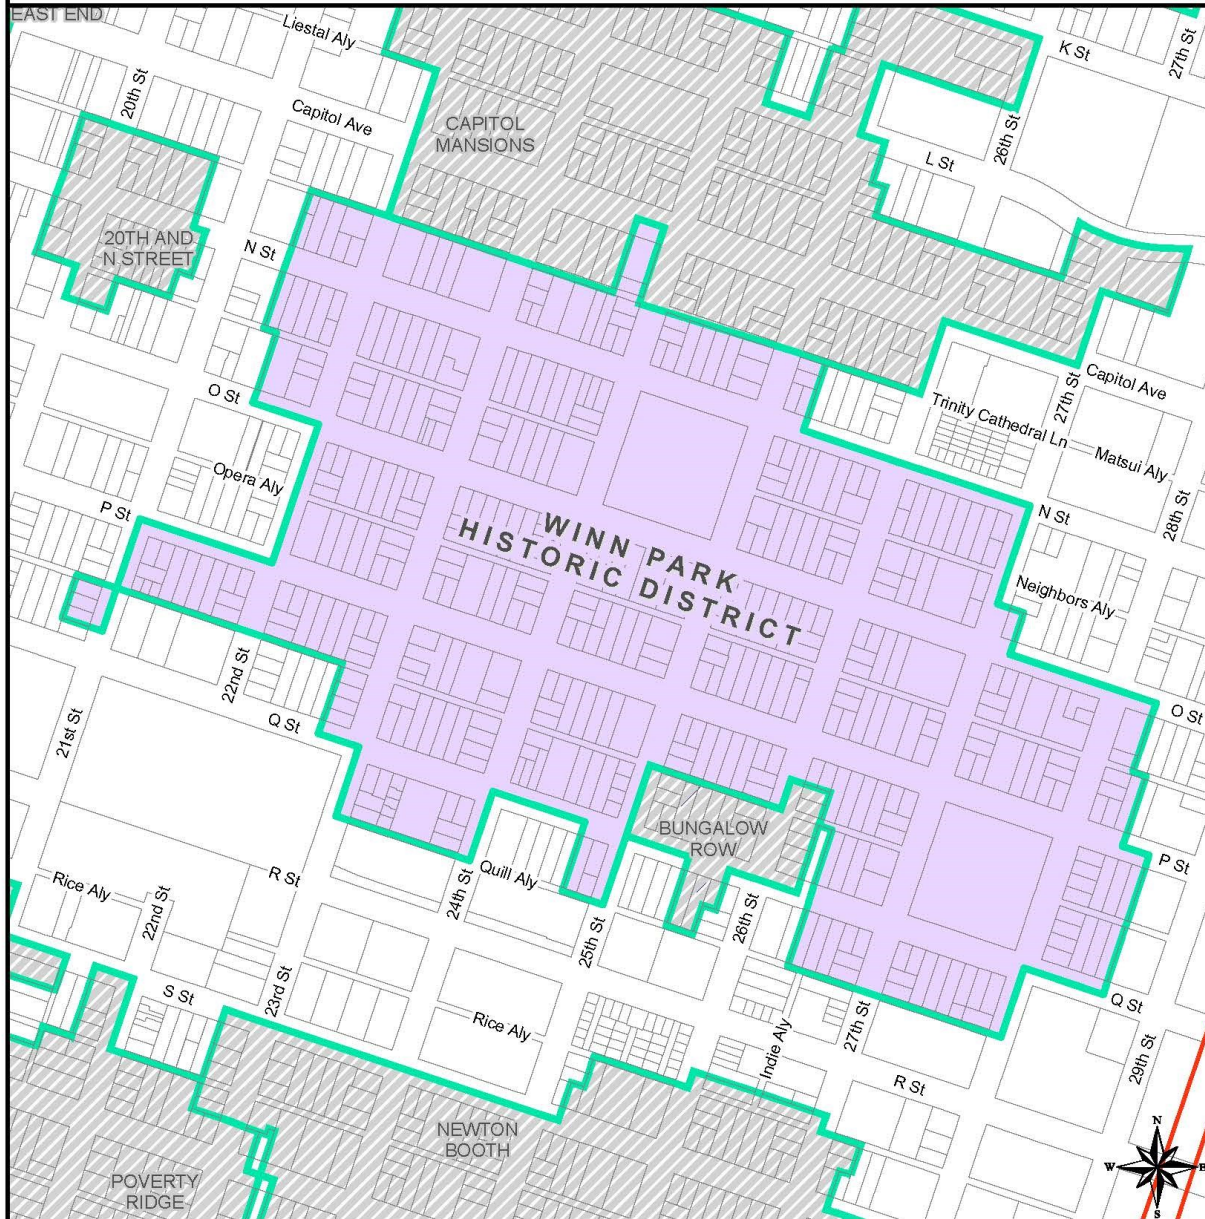

City of Sacramento Historic Resources

Geographic Information System

Winn Park Historic District

Ordinance # 2004-009 March 23rd, 2004
Boundaries Revised: Ordinance 2018-0011 April 10th, 2018

0 125 250 375 500
Feet

- Parcel
- Winn Park
- Other Historic District