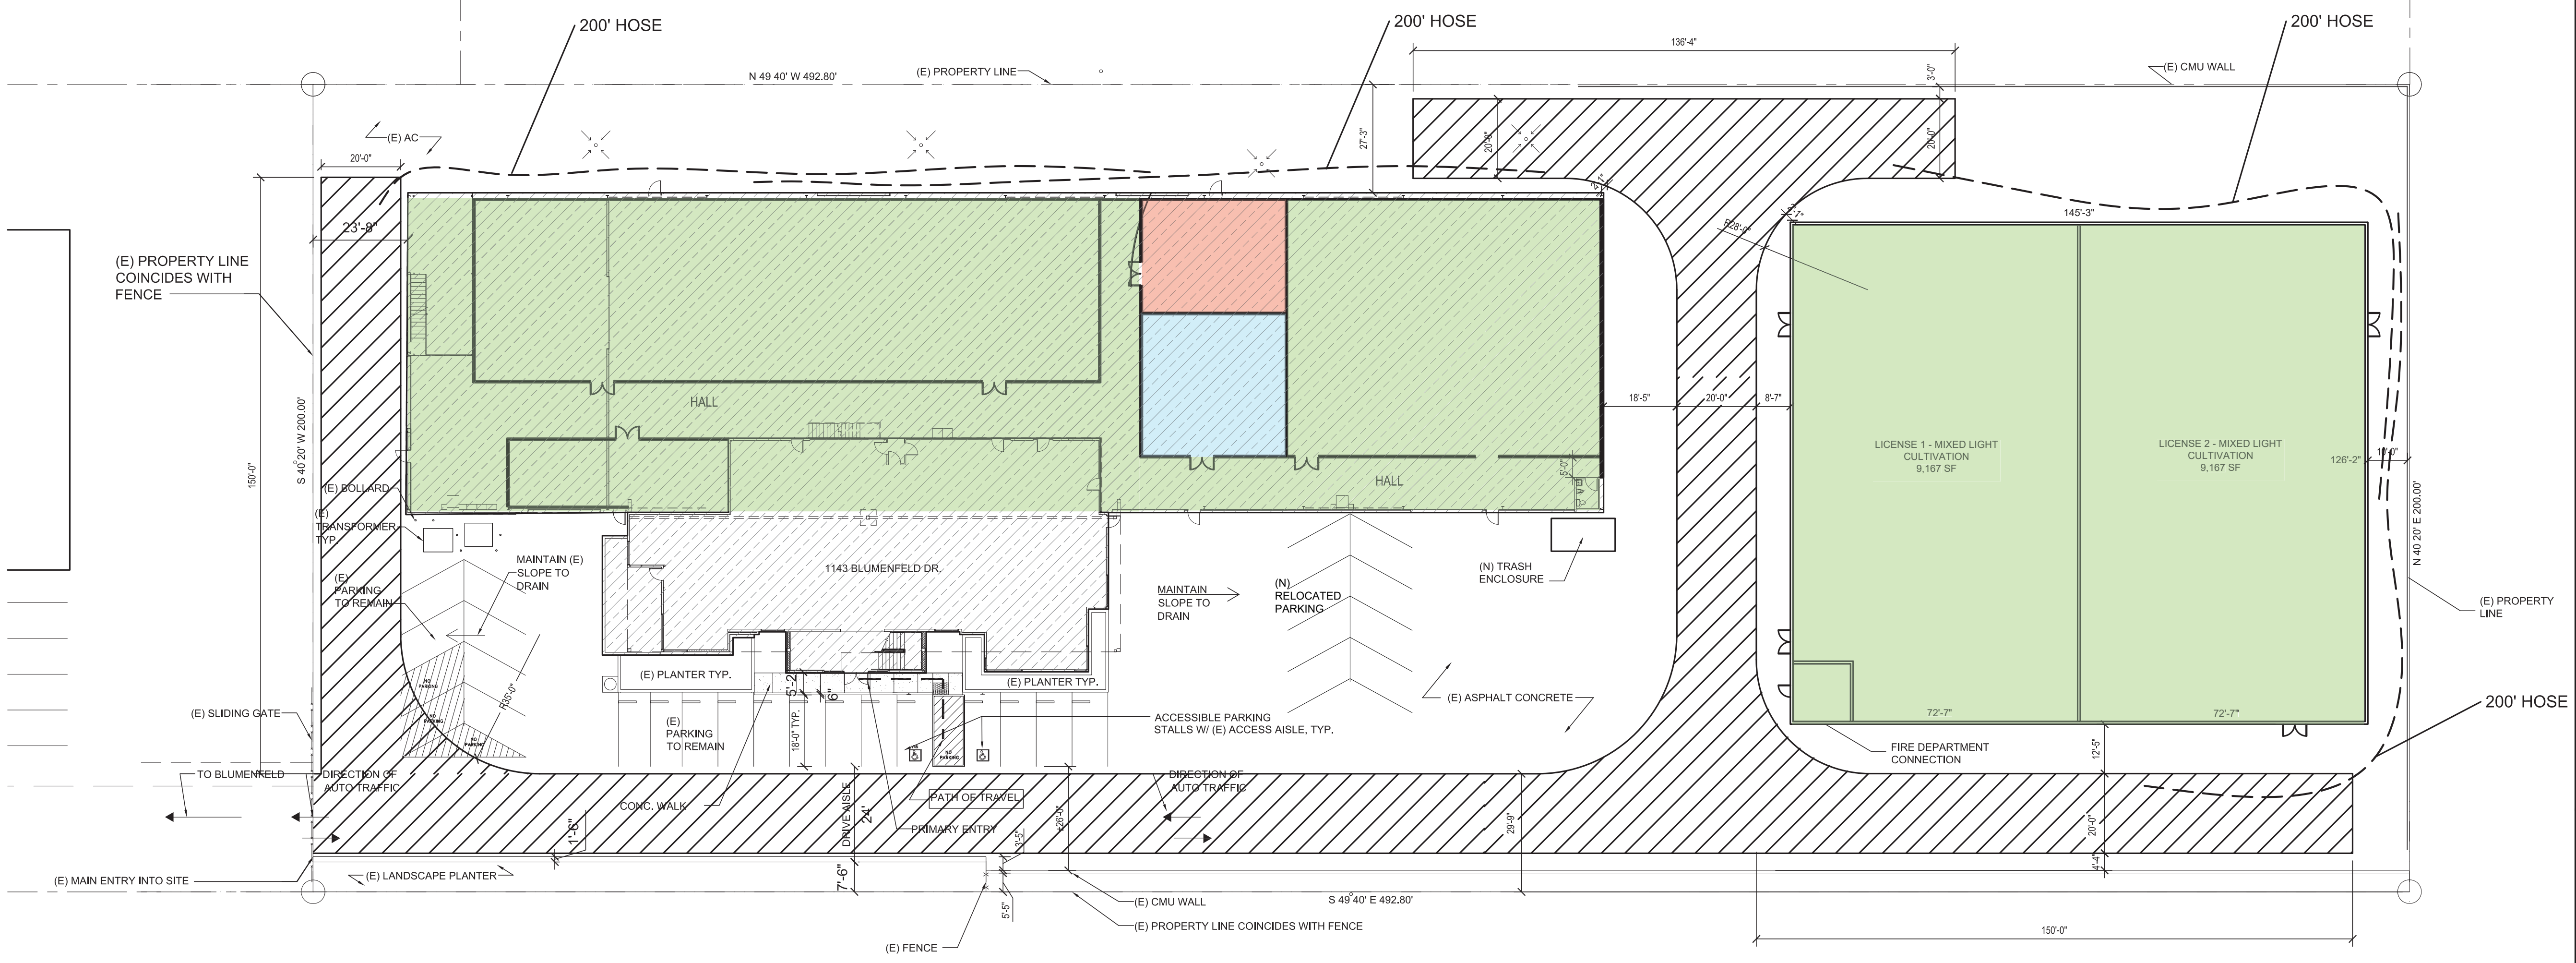

USE ENTITLEMENT	SQUARE FEET
CULTIVATION	40,069
NURSERY	7,143
VEGETATIVE / IMMATURE	5,066
FLOWERING / MATURE	18,334
ANCILLARY / HALLWAY	9,526
MANUFACTURING	1,020
DISTRIBUTION	1,278
TOTAL PRODUCTION	42,367

MIXED-LIGHT CULTIVATION AREA	SQUARE FEET
MIXED-LIGHT STRUCTURE 1	9,167
MIXED-LIGHT STRUCTURE 2	9,167
TOTAL CULTIVATION AREA	18,334

PROPOSED SITE PLAN
1143 BLUMENFELD DR.
1143 BLUMENFELD DR., SACRAMENTO, CA 95815

REVISIONS
01-25-2021 PERMIT SET

1 PROPOSED SITE PLAN
AS1.1 SCALE: 1" = 20'-0"

AS1.1