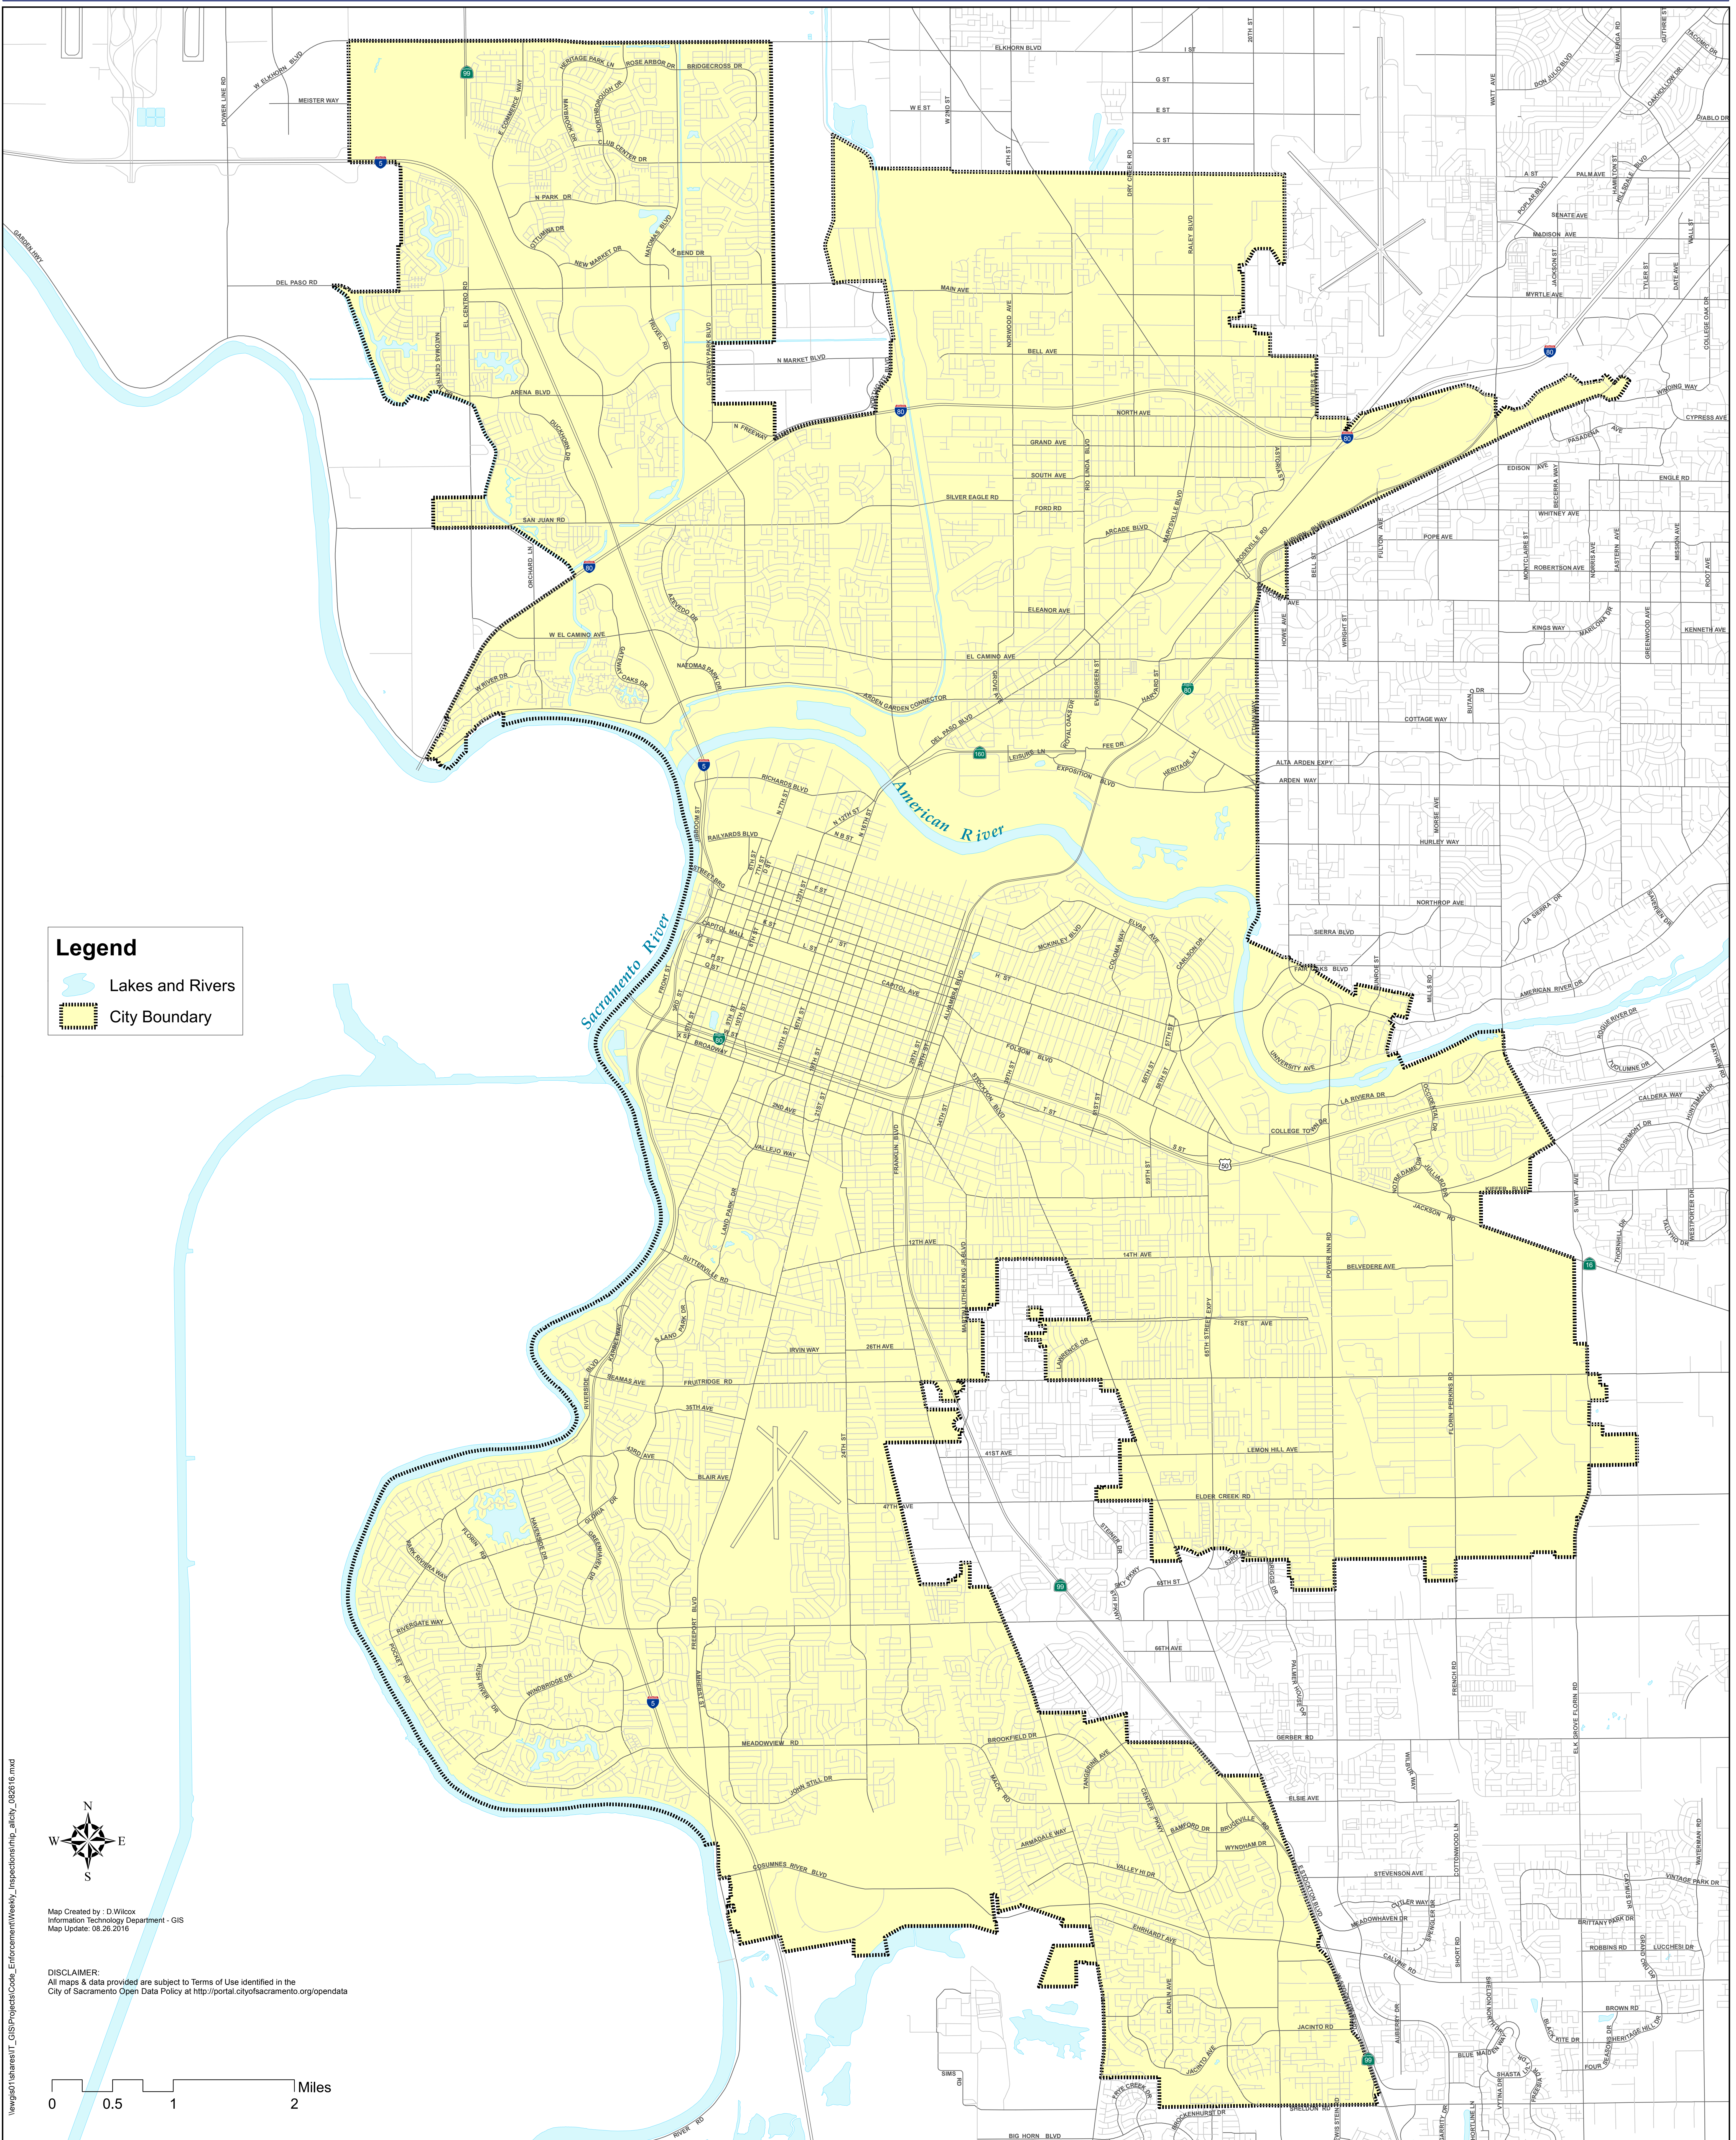

City of Sacramento Community Development Department/ Code Compliance Rental Housing Inspection Program

Legend

- Lakes and Rivers
- City Boundary

0 0.5 1 2 Miles