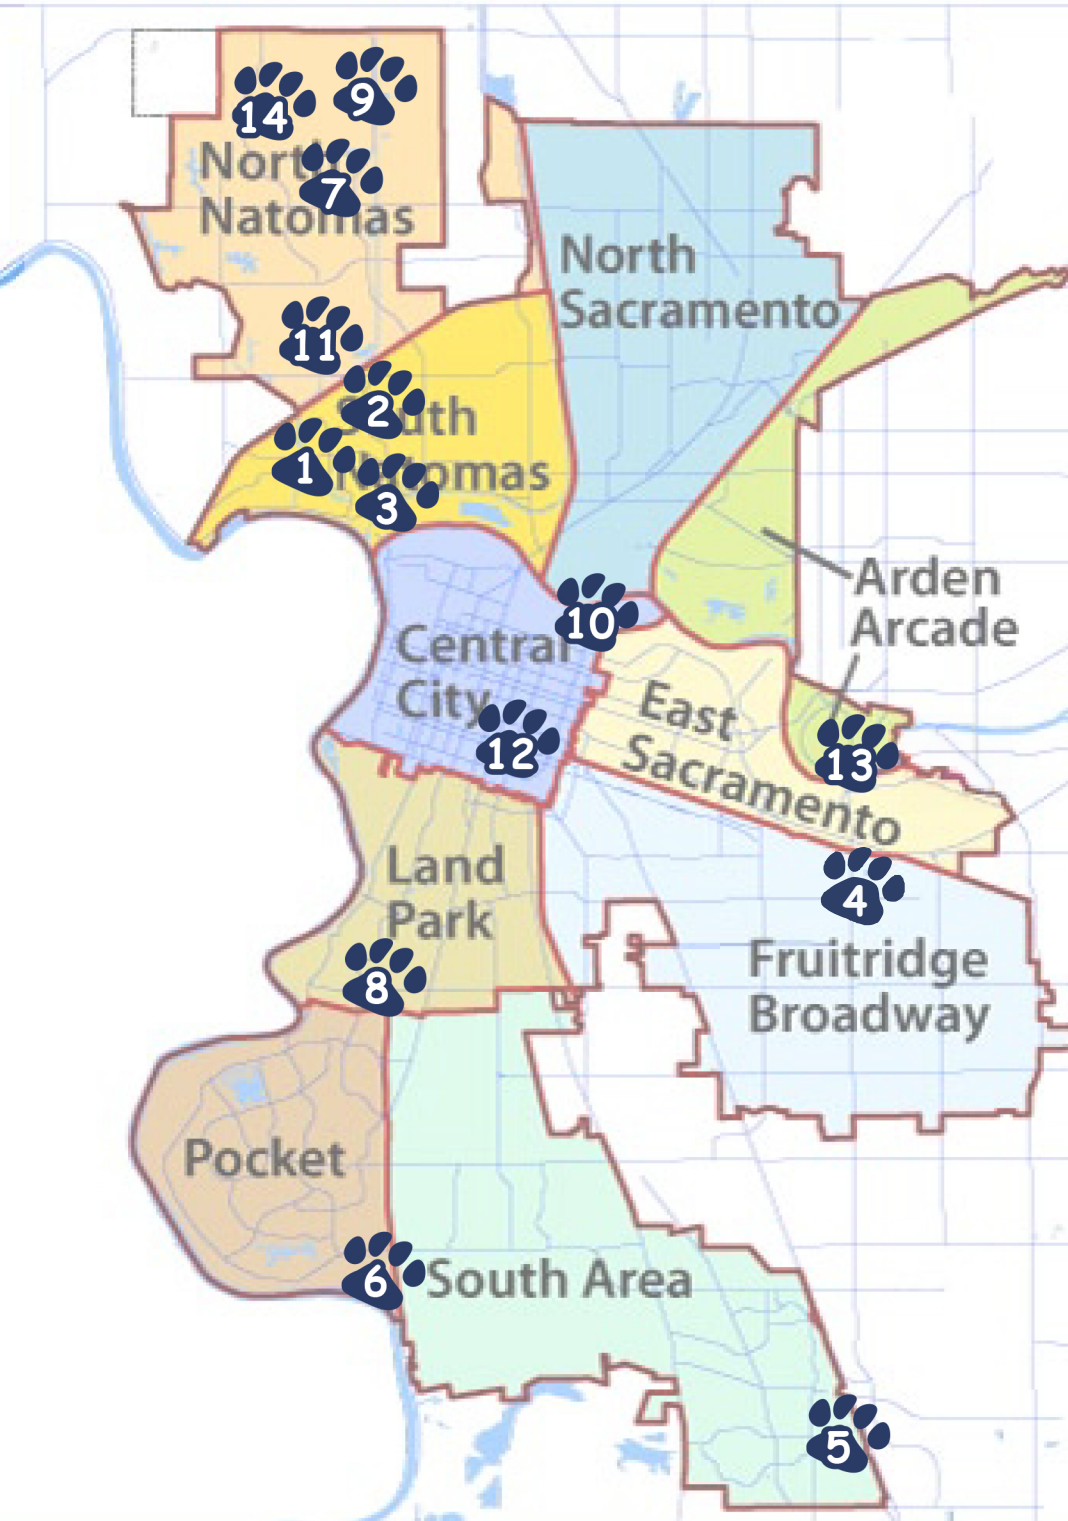

# Dog Park Map

1. **Barandas Dog Park**  
2805 Grasslands Drive
2. **Blackbird Park Dog Parks**  
3765 Hovnanian Drive
3. **Glenbrook Park**  
8500 La Riviera Drive
4. **Granite Regional Park**  
8200 Ramona Avenue
5. **Jacinto Creek Park**  
8600 West Stockton Boulevard
6. **Lynn Robie Dog Park**  
7895 Freeport Blvd.  
(at Bill Conlin Youth Sports Complex)
7. **North Natomas Regional Park**  
2501 New Market Drive
8. **Partner Park**  
5699 South Land Park Drive  
located behind Belle Cooledge  
Community Center
9. **Regency Community Park**  
5500 Honor Pkwy, North Natomas
10. **Sutter's Landing Park**  
20 28th Street
11. **Tanzanite Community Park**  
2220 Tanzanite Way
12. **Truitt Bark Park**  
1818 Q Street
13. **University Avenue Dog Park**  
1900 University Avenue
14. **Valley Oak Dog Park**  
2780 Mabry Drive